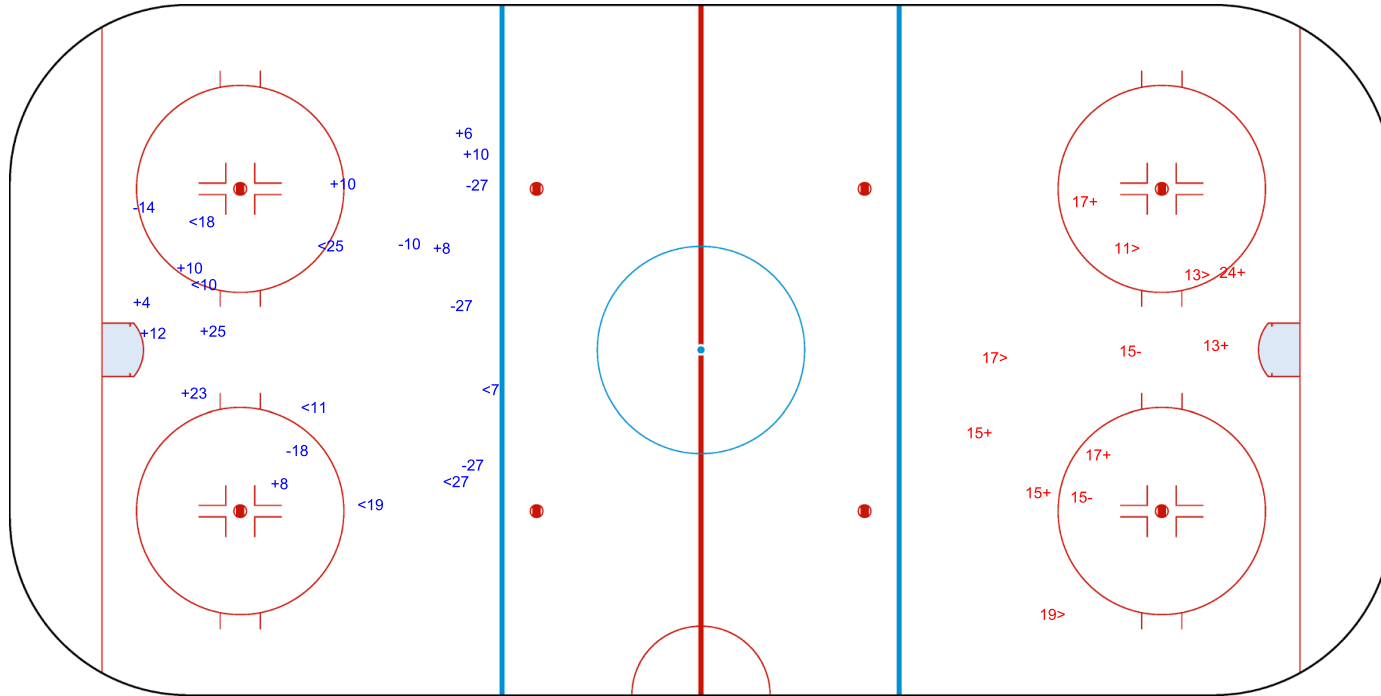

Shots by CHN

Goals (o): 0 SSG (+): 10
SSP (<): 7 SPG (-): 6

GK 25 of ESP

2nd Period

Shots by ESP

Goals (o): 0 SSG (+): 6
SSP (>): 4 SPG (-): 2

GK 30 of CHN

Shots by ESP