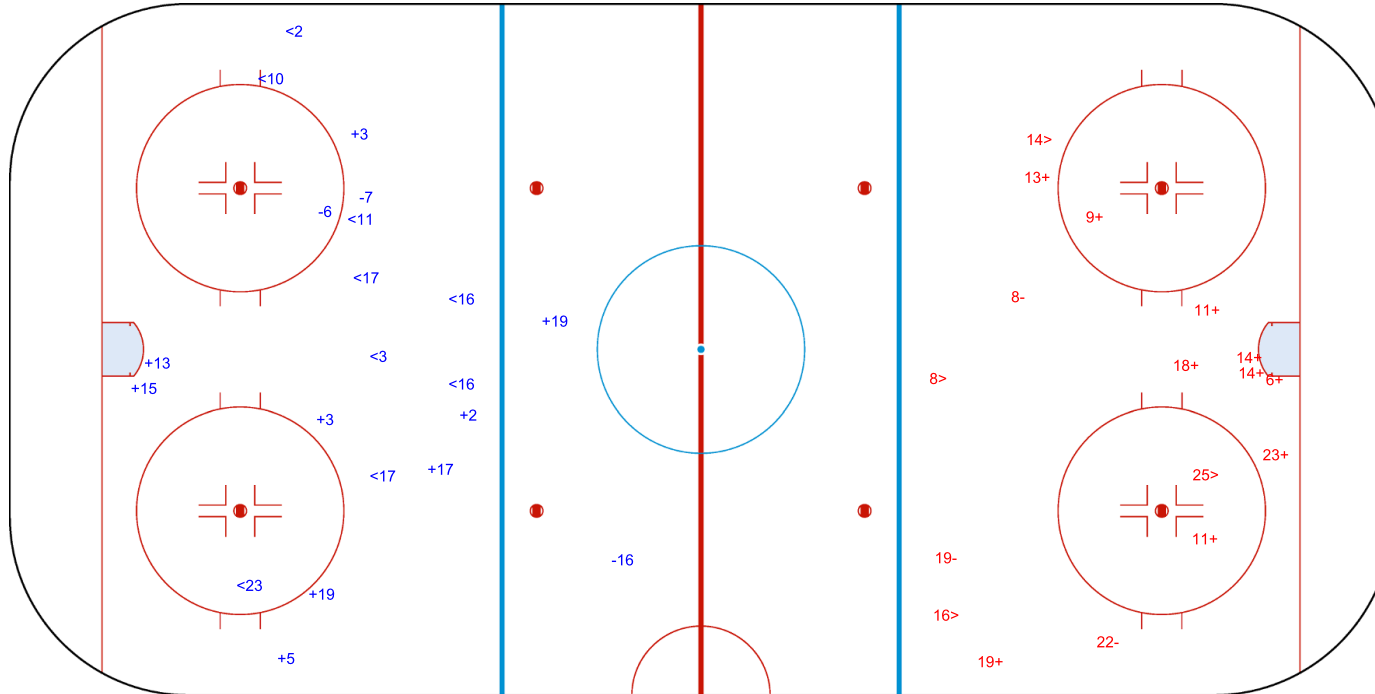

SHOT CHART
CHN - ESP

Shots by ESP
Goals (o): 0
SSP (<): 9

SSG (+): 9
SPG (-): 3

GK 30 of CHN

1st Period

Shots by CHN

Goals (o): 0
SSP (>): 4
SSG (+): 10
SPG (-): 3

GK 25 of ESP