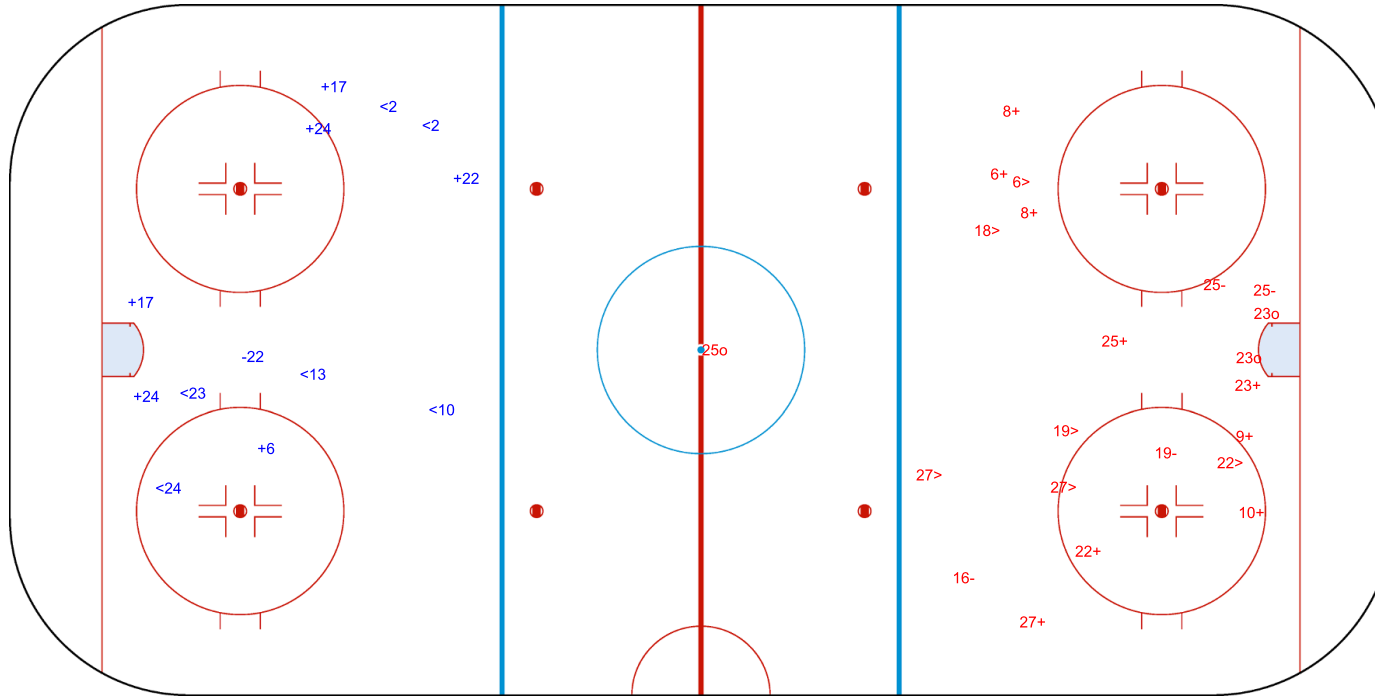

Shots by ESP

Goals (o): 0   SSG (+): 6
SSP (-): 6   SPG (-): 1

GK 30 of CHN

3rd Period

Shots by CHN

Goals (o): 3   SSG (+): 9
SSP (>): 6   SPG (-): 4

GK 25 of ESP

ENG

Legend:							
ENG	Empty net goal	GK	Goalkeeper	SPG	Shots past goal	SSG	Shots saved by goalkeeper
						SSP	Shots saved by player