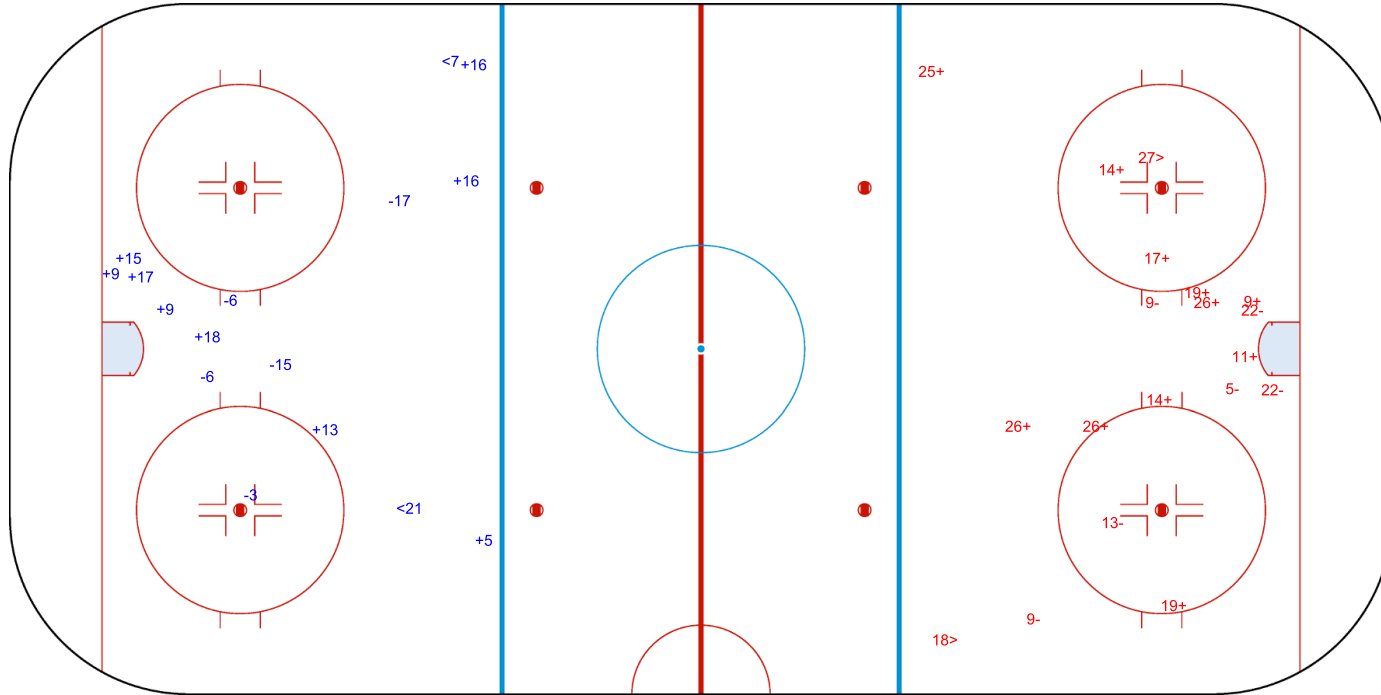

Goals (o): 0    SSG (+): 9  
SSP (<): 2    SPG (-): 5

GK 30 of NED

NED → 2nd Period ← ESP

Shots by NED

Goals (o): 0    SSG (+): 11  
SSP (>): 2    SPG (-): 6

GK 25 of ESP

Shots by NED

Goals (o): 0    SSG (+): 11  
SSP (-): 5    SPG (-): 7