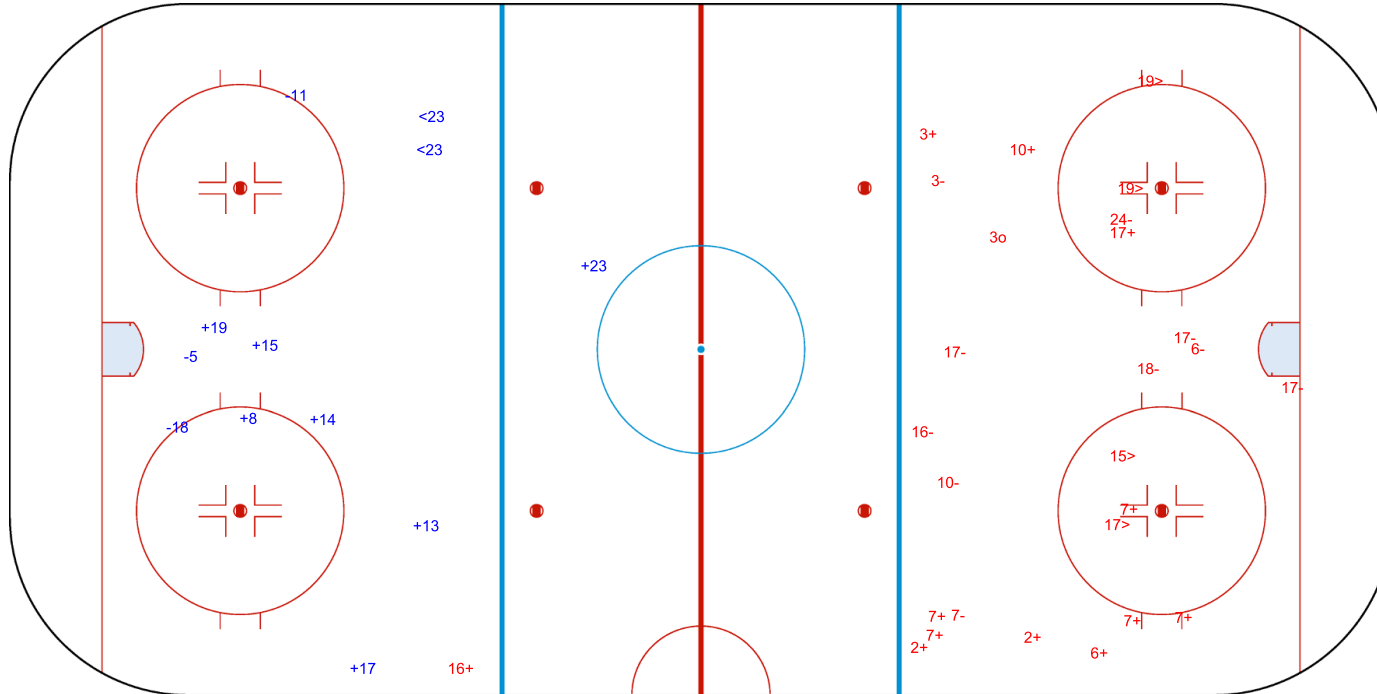

SHOT CHART  
ESP - NED

Shots by NED  
Goals (o): 0  
SSP (<): 2  
SSG (+): 7  
SPG (-): 3

GK 25 of ESP

1st Period

Shots by ESP  
Goals (o): 1  
SSP (>): 4  
SSG (+): 12  
SPG (-): 10

GK 30 of NED

Shots by ESP

Goals (o): 0    SSG (+): 9  
SSP (<): 2    SPG (-): 5

GK 30 of NED

NED → 2nd Period ← ESP

Shots by NED

Goals (o): 0    SSG (+): 11  
SSP (>): 2    SPG (-): 6

GK 25 of ESP

Shots by NED

Goals (o): 0    SSG (+): 11  
SSP (-): 5    SPG (-): 7