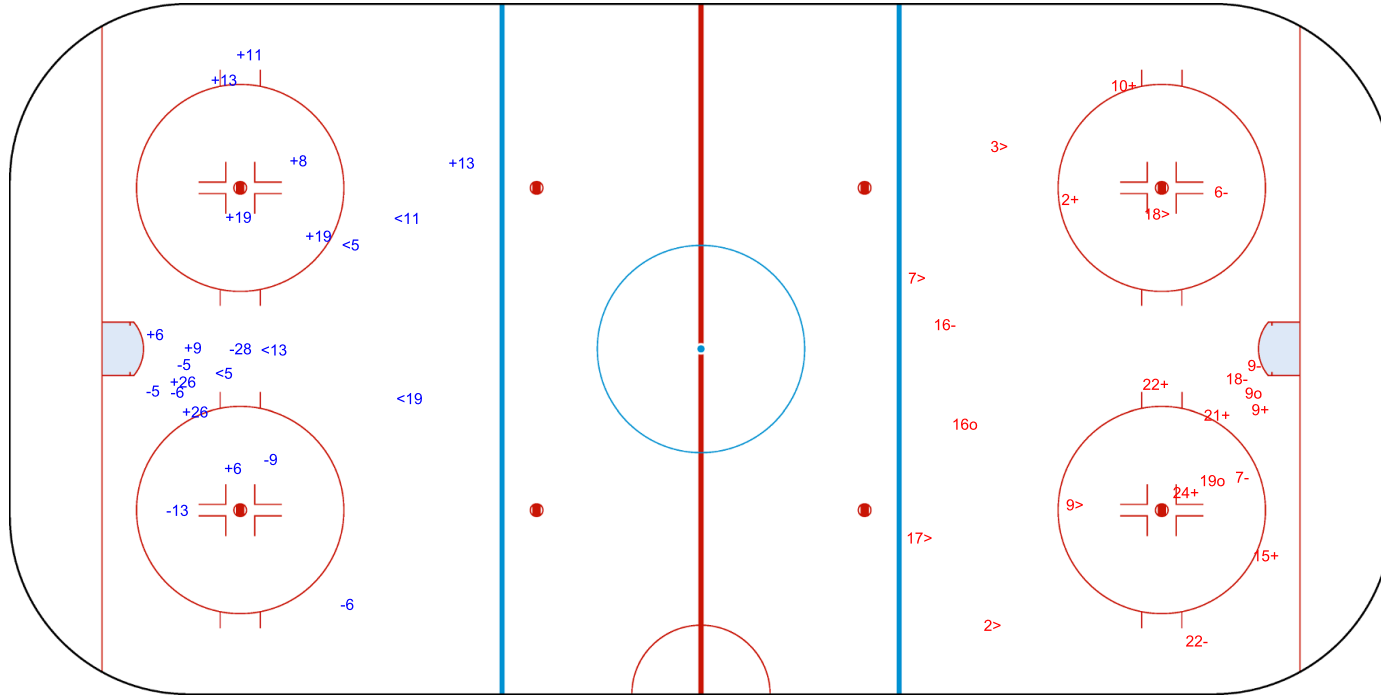

GK 25 of ESP

ESP → 3rd Period ← NED

Shots by ESP

Goals (o): 3    SSG (+): 7  
SSP (>): 6    SPG (-): 6

GK 30 of NED

Legend:	
<b>GK</b>	Goalkeeper
<b>SPG</b>	Shots past goal
<b>SSG</b>	Shots saved by goalkeeper
<b>SSP</b>	Shots saved by player