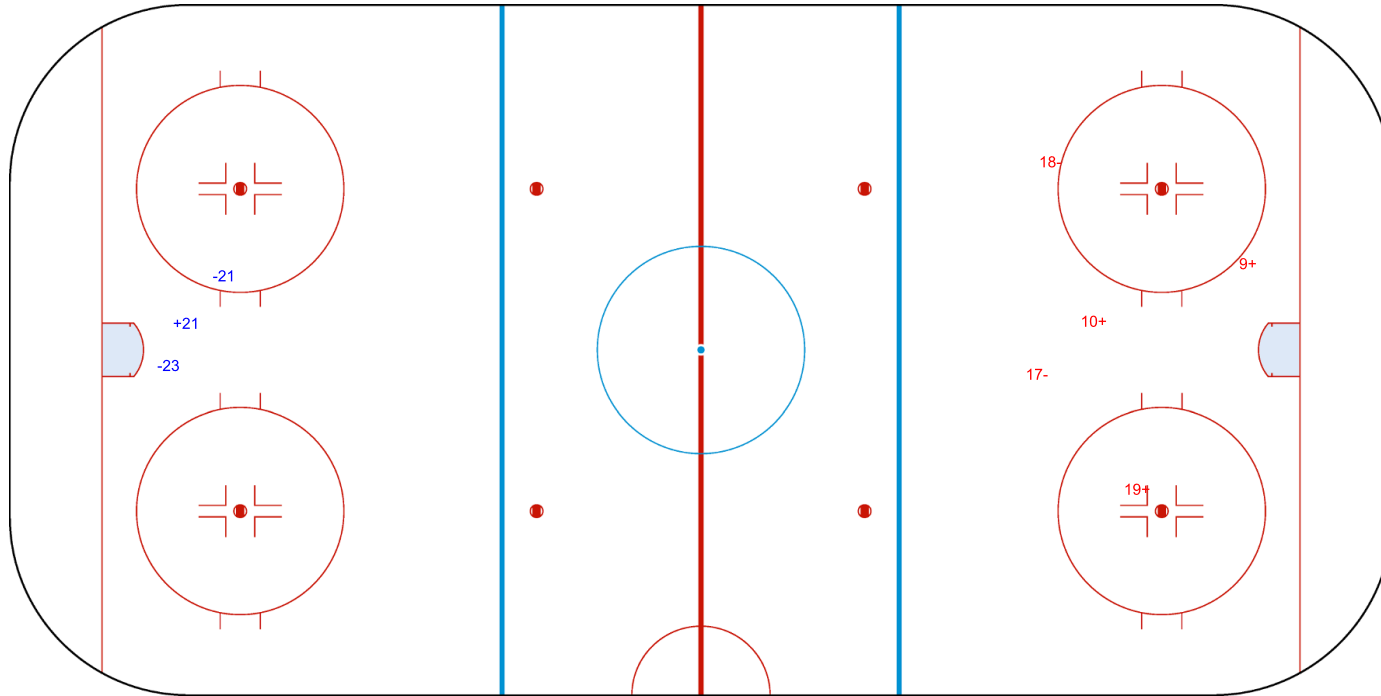

Shots by EST

Goals (o): 0

SSP (<): 0

SSG (+): 1

SPG (-): 2

GK 30 of CHN

Overtime

Shots by CHN

Goals (o): 0

SSP (>): 0

SSG (+): 3

SPG (-): 2

GK 30 of EST

Legend:

GK Goalkeeper

SPG Shots past goal

SSG Shots saved by goalkeeper

SSP Shots saved by player