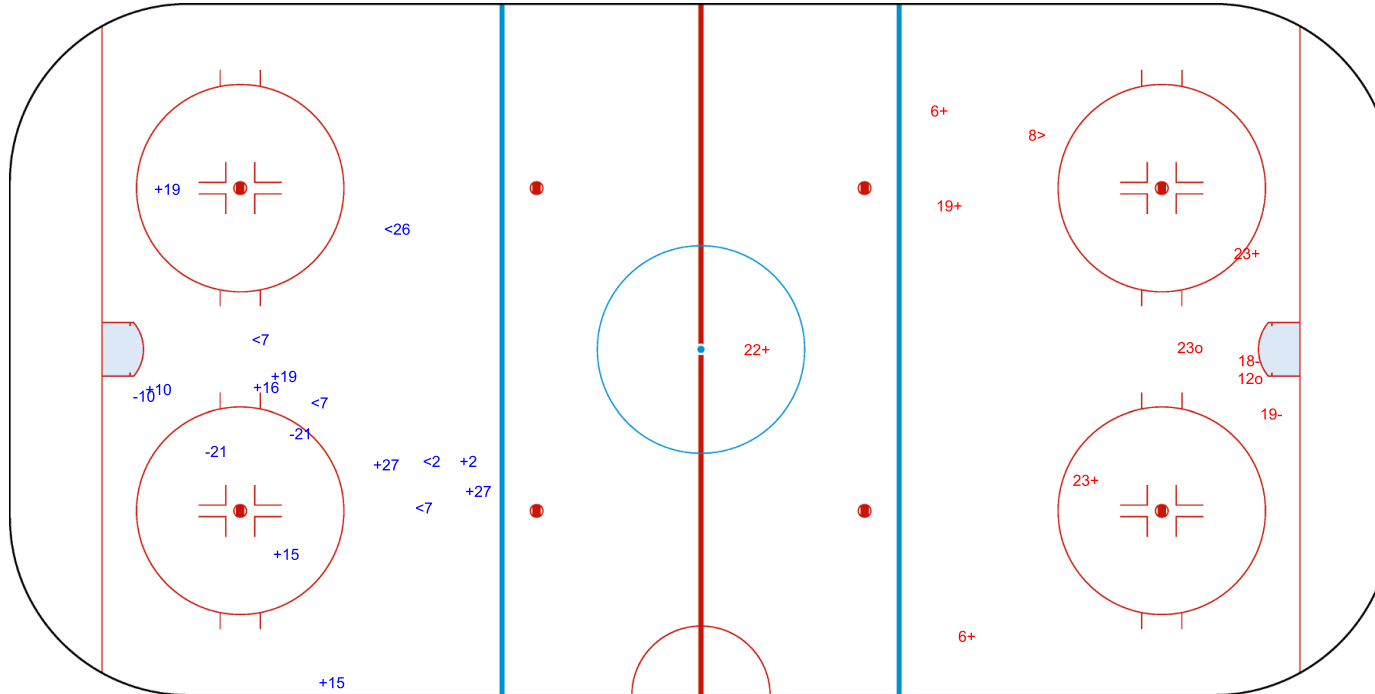

SHOT CHART
EST - CHN

Shots by EST
Goals (o): 0
SSP (<): 5
SSG (+): 9
SPG (-): 3

GK 30 of CHN

CHN → 1st Period ← EST

Shots by CHN
Goals (o): 2
SSP (>): 1
SSG (+): 6
SPG (-): 2

GK 30 of EST

Shots by EST
Goals (o): 2
SSP (<): 12

SSG (+): 15
SPG (-): 9

GK 30 of CHN

CHN → 3rd Period ← EST

Shots by CHN
Goals (o): 0
SSP (>): 2

SSG (+): 8
SPG (-): 1

GK 30 of EST

Shots by EST

Goals (o): 0