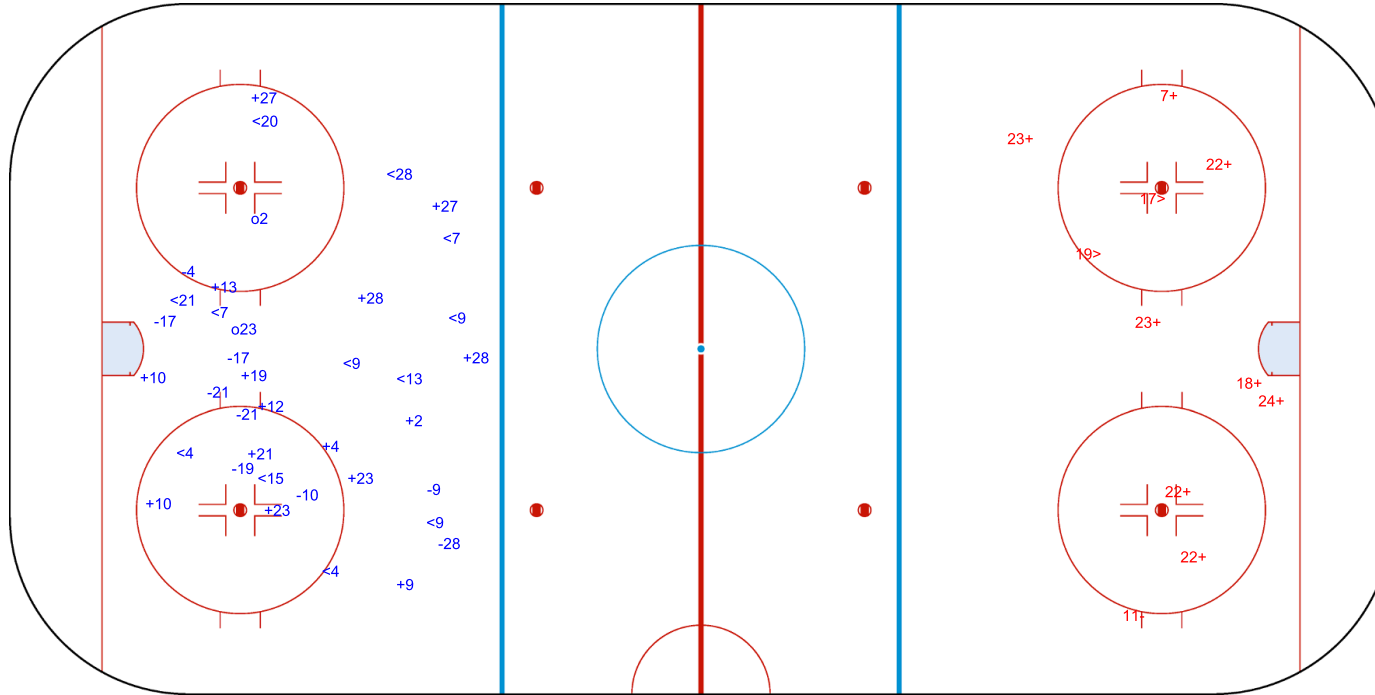

SHOT CHART
EST - CHN

Shots by EST
Goals (o): 0
SSP (<): 5
SSG (+): 9
SPG (-): 3

GK 30 of CHN

CHN → 1st Period ← EST

Shots by CHN
Goals (o): 2
SSP (>): 1
SSG (+): 6
SPG (-): 2

GK 30 of EST

Shots by EST
Goals (o): 2
SSP (<): 12

SSG (+): 15
SPG (-): 9

GK 30 of CHN

CHN → 3rd Period ← EST

Shots by CHN
Goals (o): 0
SSP (>): 2

SSG (+): 8
SPG (-): 1

GK 30 of EST

Shots by EST

Goals (o): 0