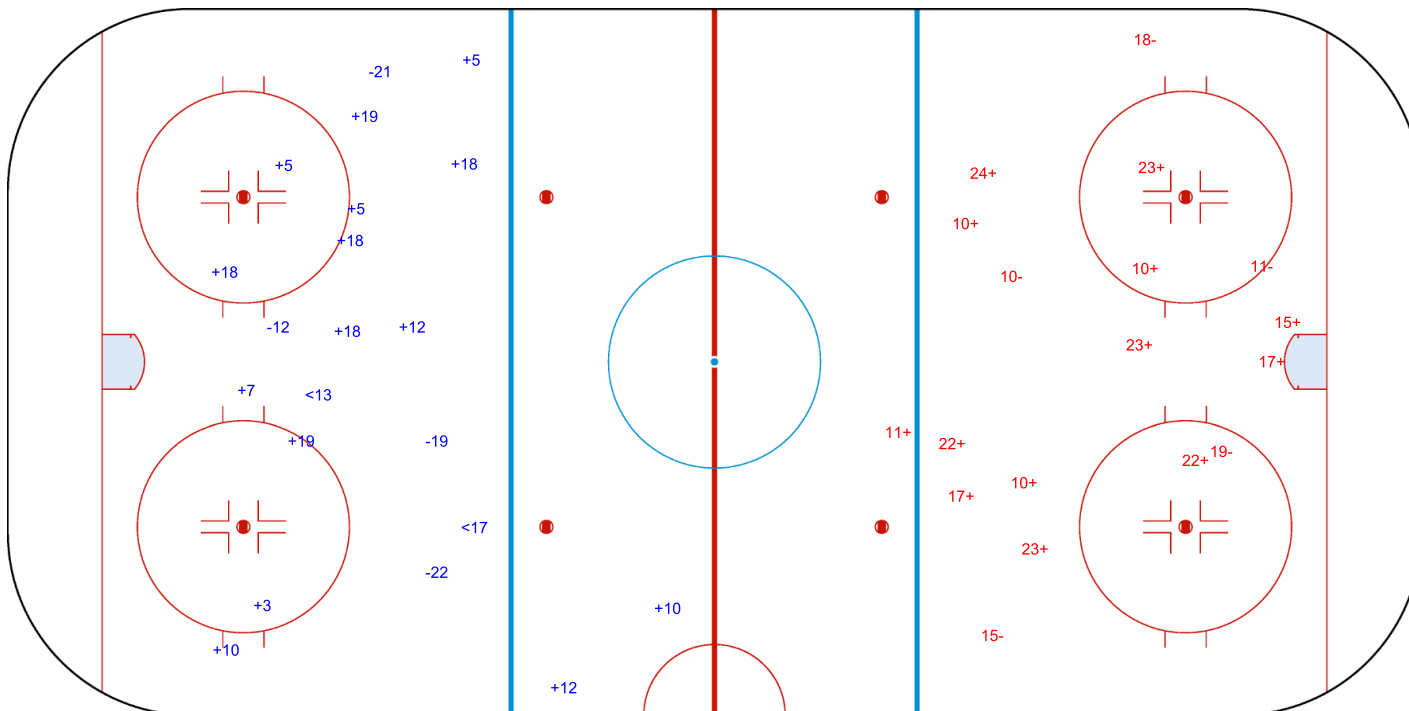

GK 20 of TUR

Shots by ISL

Goals (o): 0

SSP (<): 2

SSG (+): 15

SPG (-): 4

GK 20 of TUR

2nd Period