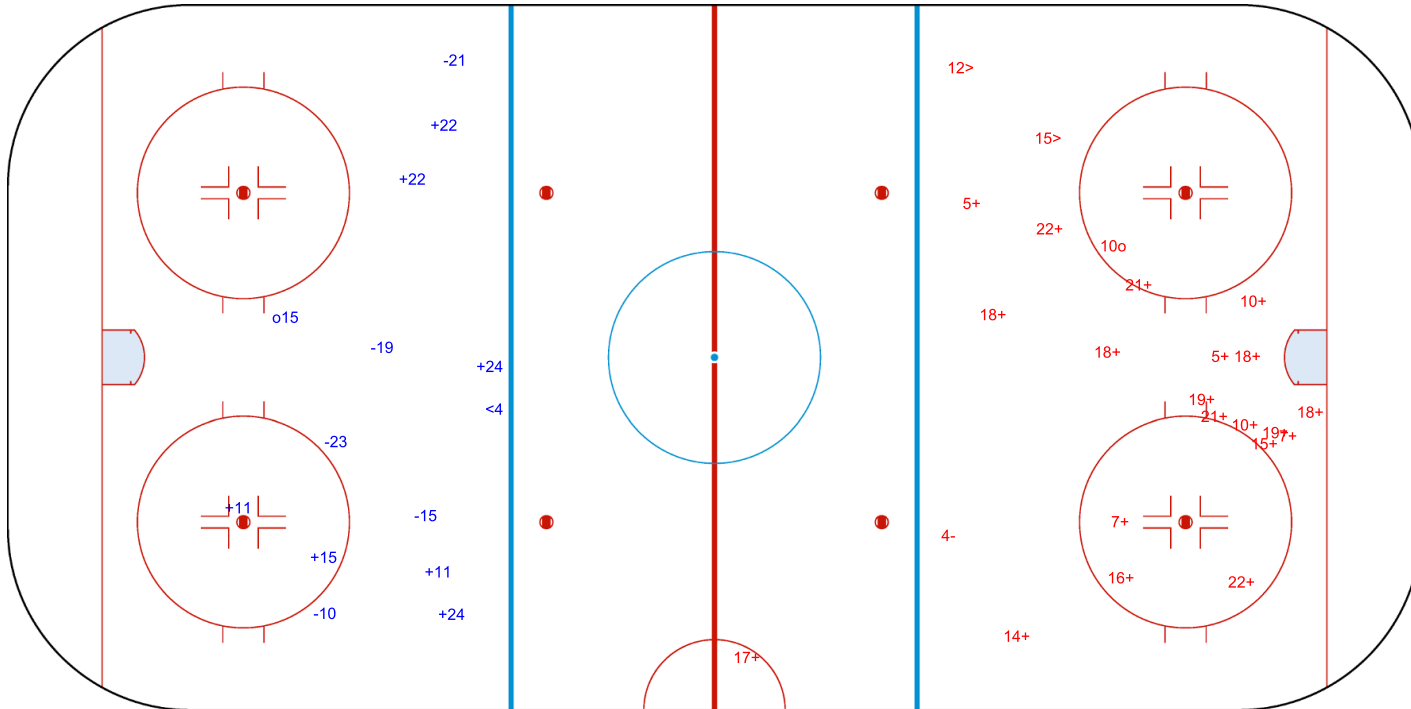

### SHOT CHART

TUR - ISL

1st Period

Shots by TUR

Goals (o): 1    SSG (+): 7  
SSP (<): 1    SPG (-): 5

GK 1 of ISL

Shots by ISL

Goals (o): 1    SSG (+): 20  
SSP (>): 2    SPG (-): 1

GK 20 of TUR

Shots by ISL

Goals (o): 0

SSP (<): 2

SSG (+): 15

SPG (-): 4

GK 20 of TUR

2nd Period