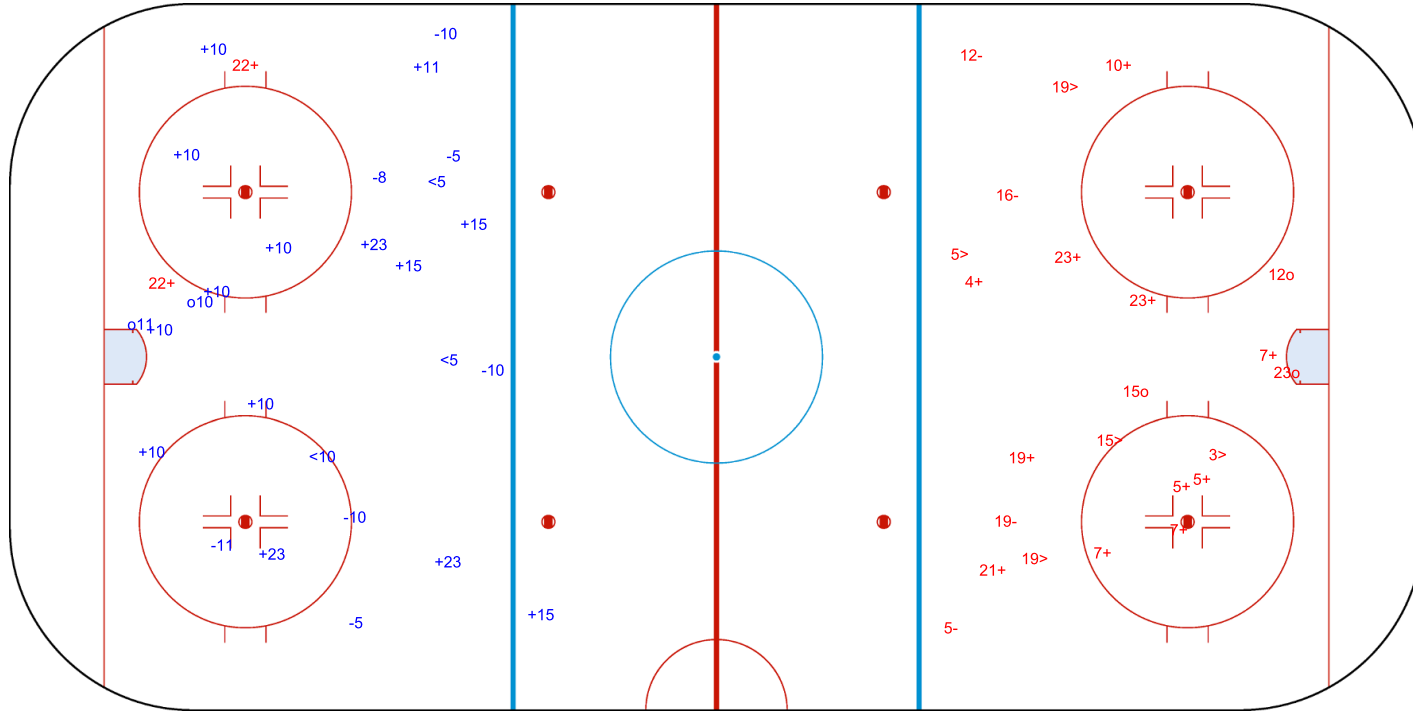

GK 1 of ISL

ISL → 3rd Period ← TUR

Shots by ISL

Goals (o): 3    SSG (+): 13  
SSP (>): 5    SPG (-): 4

GK 20 of TUR

Legend:	
<b>GK</b>	Goalkeeper
<b>SPG</b>	Shots past goal
<b>SSG</b>	Shots saved by goalkeeper
<b>SSP</b>	Shots saved by player