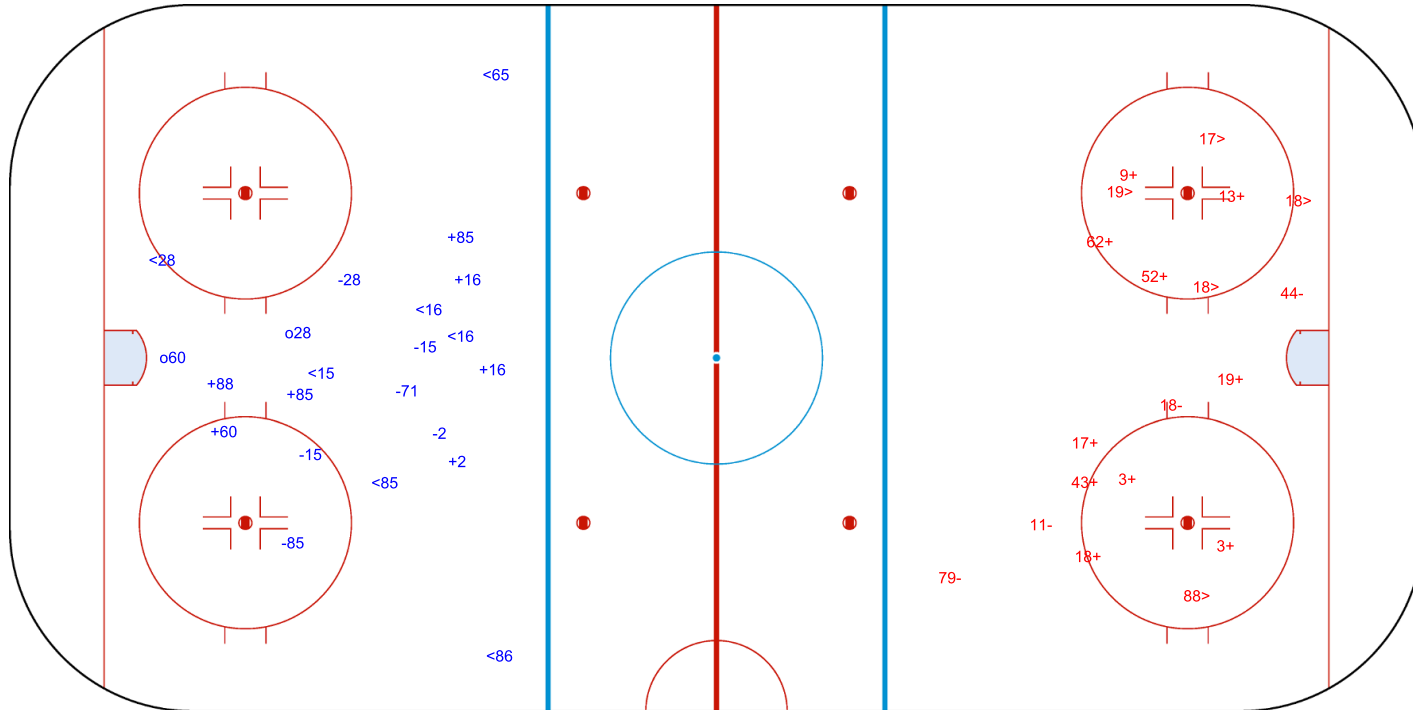

GK 30 of CZE

CZE

Period: 2

SUI

Shots by CZE
 Goals (o): 0
 SSP (>): 5
 SSG (+): 10
 SPG (-): 4

GK 63 of SUI

Shots by CZE

Goals (o): 1

SSP (<): 4

SSG (+): 6

SPG (-): 1

GK 63 of SUI

Period: 3

Shots by SUI

Goals (o): 2

SSP (>): 3