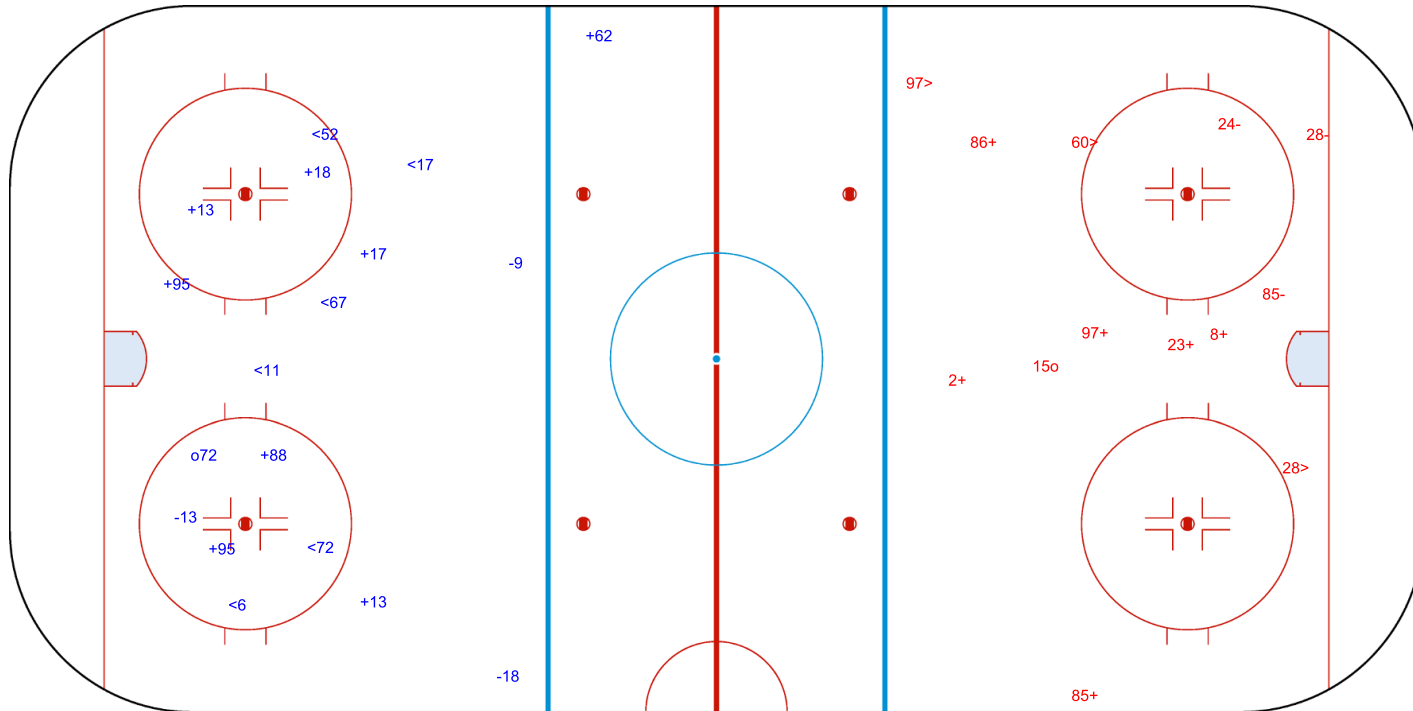

SHOT CHART
CZE - SUI

Shots by CZE
Goals (o): 1 SSG (+): 8
SSP (<): 6 SPG (-): 3

GK 63 of SUI

SUI Period: 1 CZE

Shots by SUI
Goals (o): 1 SSG (+): 6
SSP (>): 3 SPG (-): 3

GK 30 of CZE

Shots by SUI
 Goals (o): 2
 SSP (<): 7
 SSG (+): 7
 SPG (-): 6