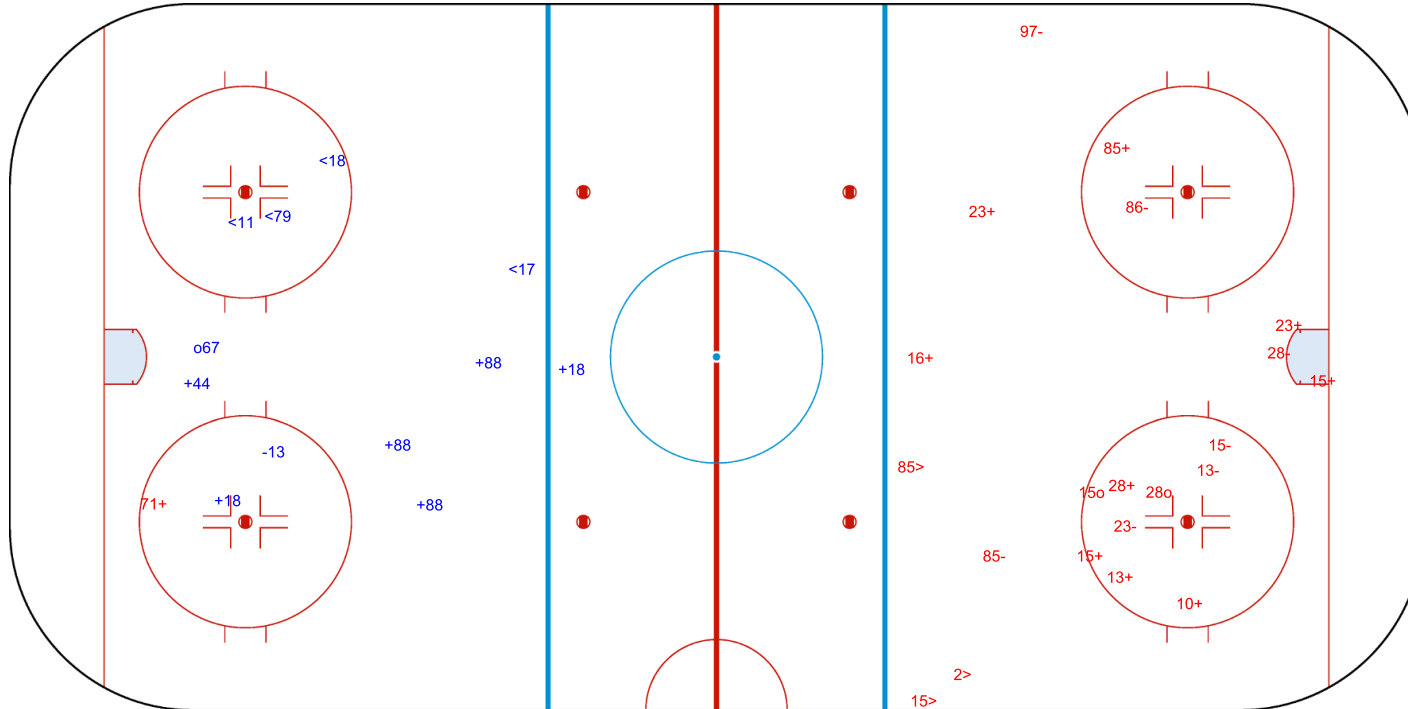

SSP (<): 4

SSG (+): 6

SPG (-): 1

GK 63 of SUI

Period: 3

Shots by SUI

Goals (o): 2

SSP (>): 3