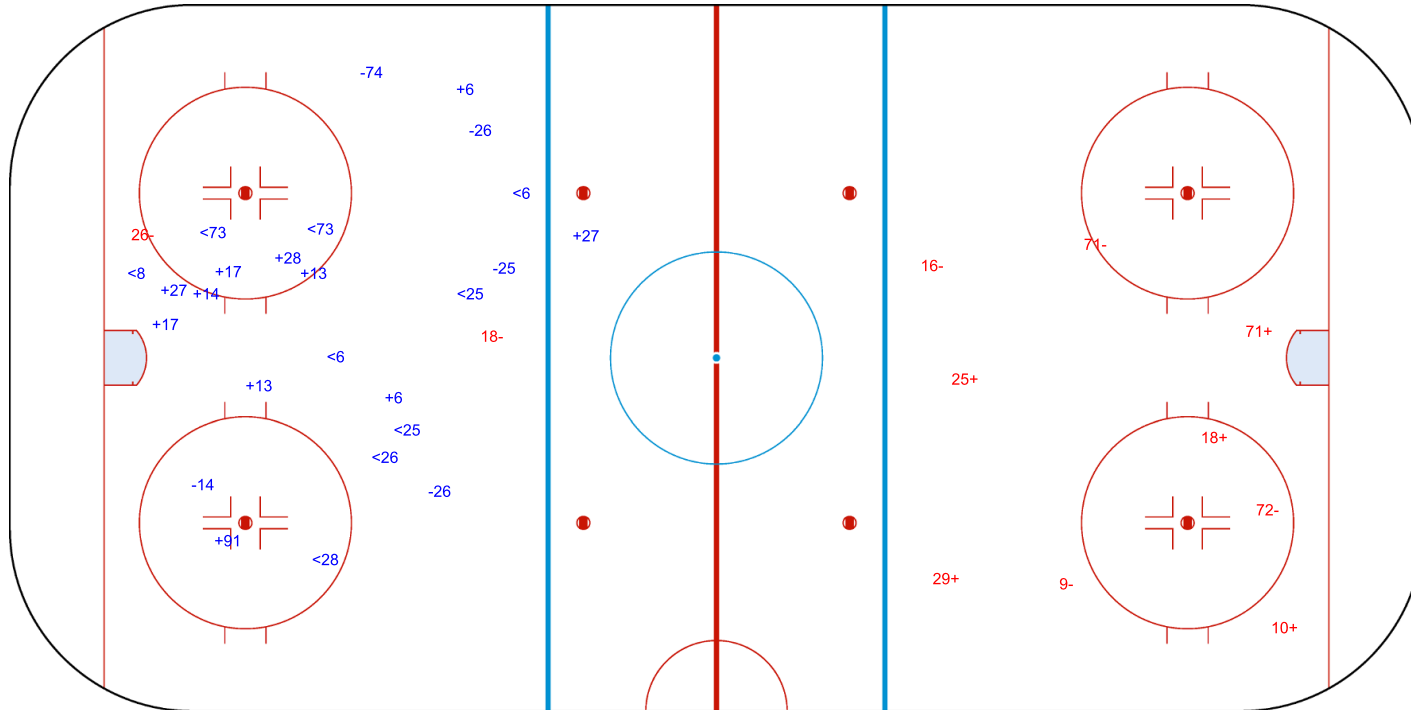

Shots by CAN
Goals (o): 0
SSP (<): 9
SSG (+): 11
SPG (-): 5

GK 80 of LAT

Period: 3

Shots by LAT
Goals (o): 0
SSP (>): 0
SSG (+): 5
SPG (-): 6

GK 35 of CAN

Legend:		
GK	Goalkeeper	
SPG	Shots past goal	
SSG	Shots saved by goalkeeper	
SSP	Shots saved by player