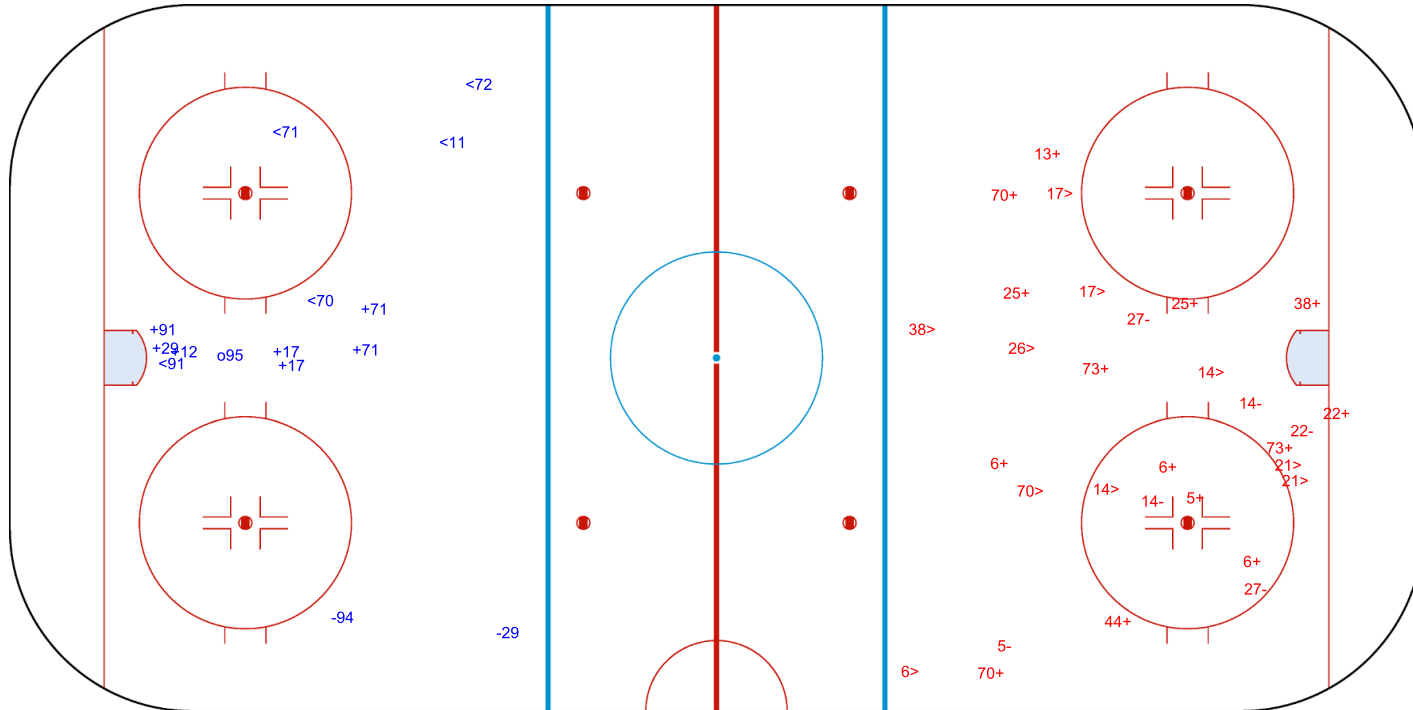

SHOT CHART
CAN - LAT

Shots by CAN
Goals (o): 0
SSP (<): 4
SSG (+): 13
SPG (-): 3

GK 80 of LAT

LAT → Period: 1 ← CAN

Shots by LAT
Goals (o): 1
SSP (>): 5
SSG (+): 3
SPG (-): 4

GK 35 of CAN

Shots by LAT
Goals (o): 1
SSP (<): 5
SSG (+): 7
SPG (-): 2

CAN → Period: 2 ← LAT

Shots by CAN
Goals (o): 0
SSP (>): 10
SSG (+): 14
SPG (-): 6

o95
GK 35 of CAN

GK 80 of LAT

Shots by CAN
Goals (o): 0
SSP (<): 9
SSG (+): 11
SPG (-): 5

GK 80 of LAT

Period: 3

Shots by LAT
Goals (o): 0
SSP (>): 0
SSG (+): 5
SPG (-): 6