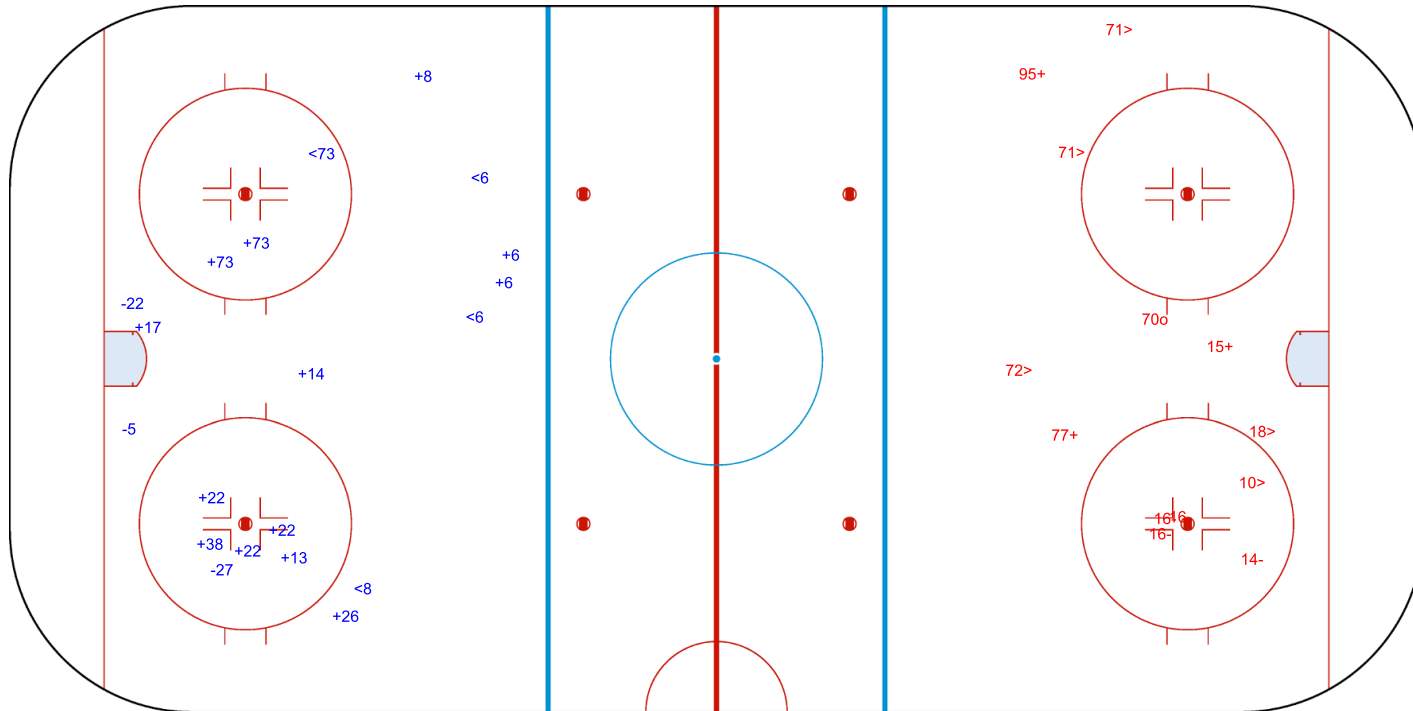

SHOT CHART
CAN - LAT

Shots by CAN
Goals (o): 0
SSP (<): 4
SSG (+): 13
SPG (-): 3

GK 80 of LAT

LAT → Period: 1 ← CAN

Shots by LAT
Goals (o): 1
SSP (>): 5
SSG (+): 3
SPG (-): 4

GK 35 of CAN

Shots by LAT
Goals (o): 1
SSP (<): 5
SSG (+): 7
SPG (-): 2

CAN → Period: 2 ← LAT

Shots by CAN
Goals (o): 0
SSP (>): 10
SSG (+): 14
SPG (-): 6

o95
GK 35 of CAN

GK 80 of LAT

Shots by CAN
Goals (o): 0
SSP (<): 9
SSG (+): 11
SPG (-): 5

GK 80 of LAT

Period: 3

Shots by LAT
Goals (o): 0
SSP (>): 0
SSG (+): 5
SPG (-): 6