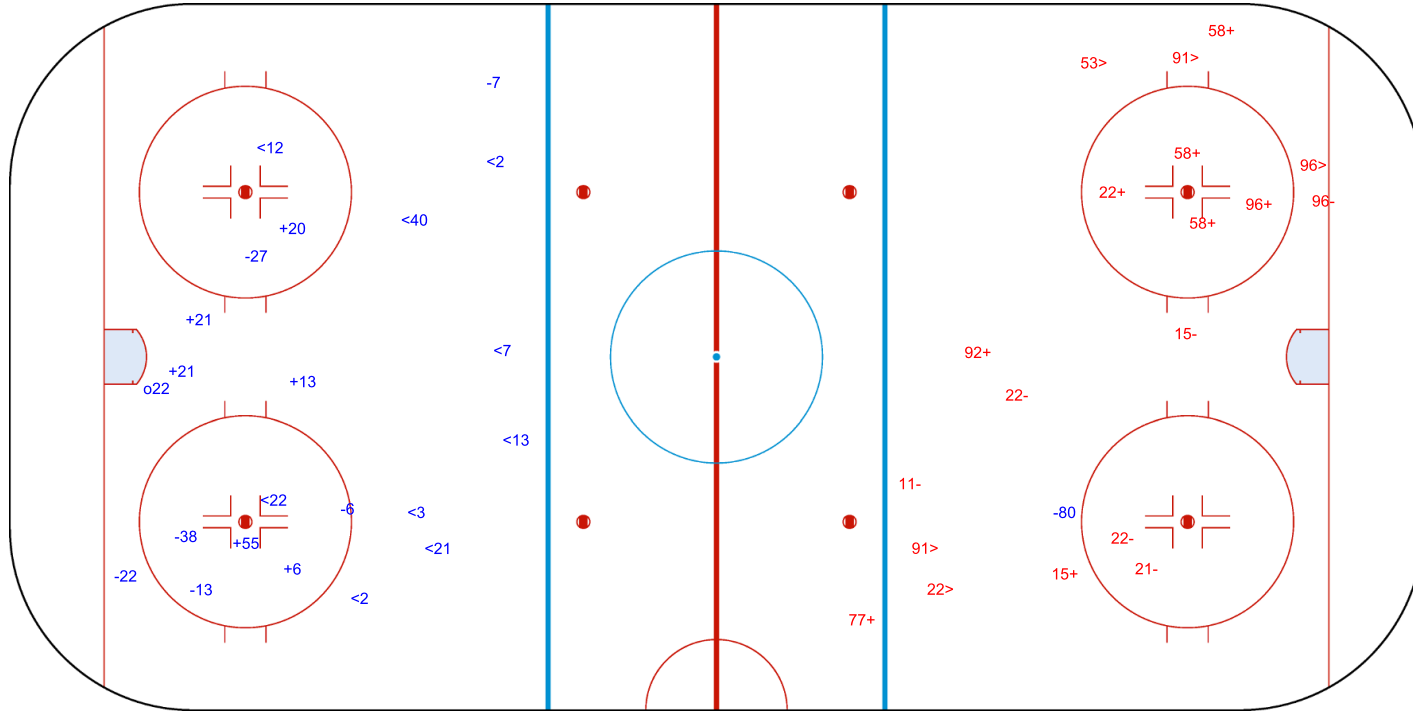

GK 35 of GER

Period: 3

Shots by GER
Goals (o): 0 SSG (+): 8
SSP (>): 5 SPG (-): 6

GK 45 of FIN

Legend:		
GK	Goalkeeper	
SPG	Shots past goal	
SSG	Shots saved by goalkeeper	
SSP	Shots saved by player	