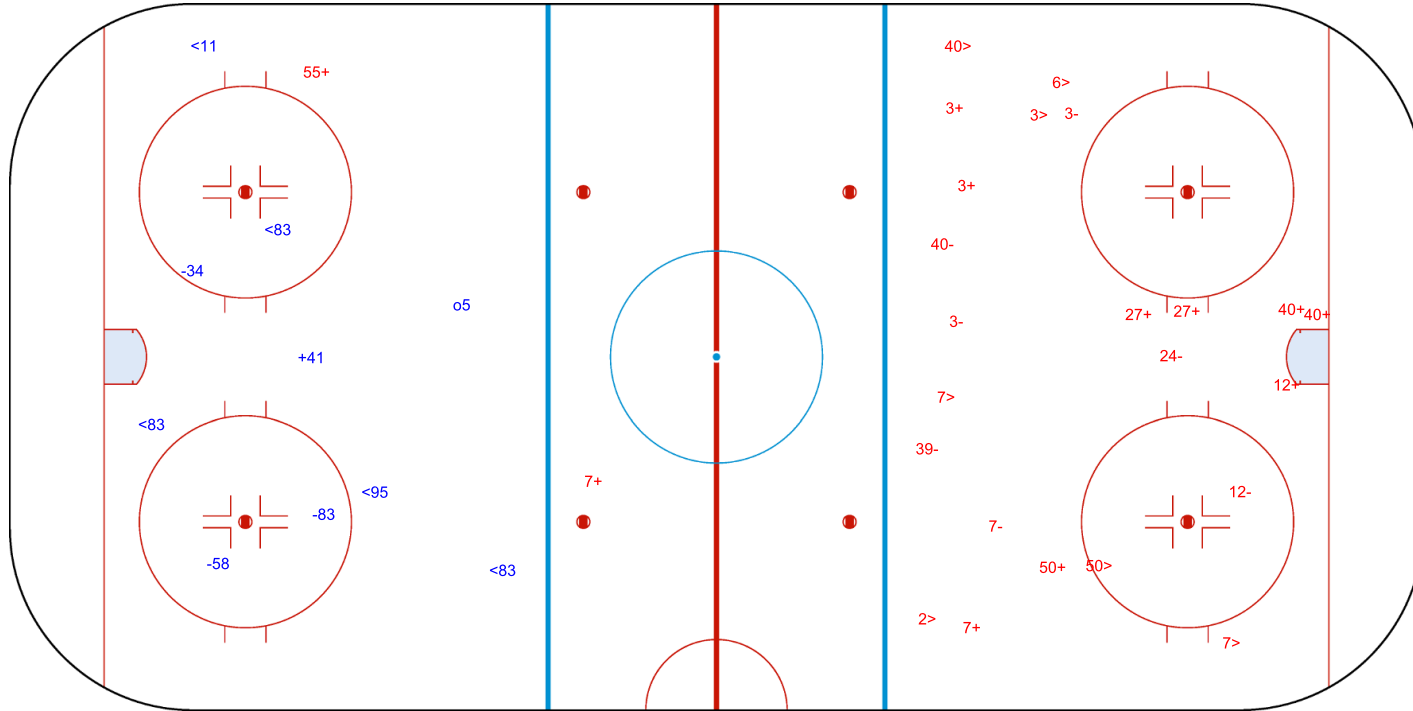

GK 45 of FIN

FIN

Period: 2

GER

Shots by FIN

Goals (o): 0 SSG (+): 11
 SSP (>): 7 SPG (-): 7

GK 35 of GER

Shots by FIN
Goals (o): 1 SSG (+): 6
SSP (<): 9 SPG (-): 7