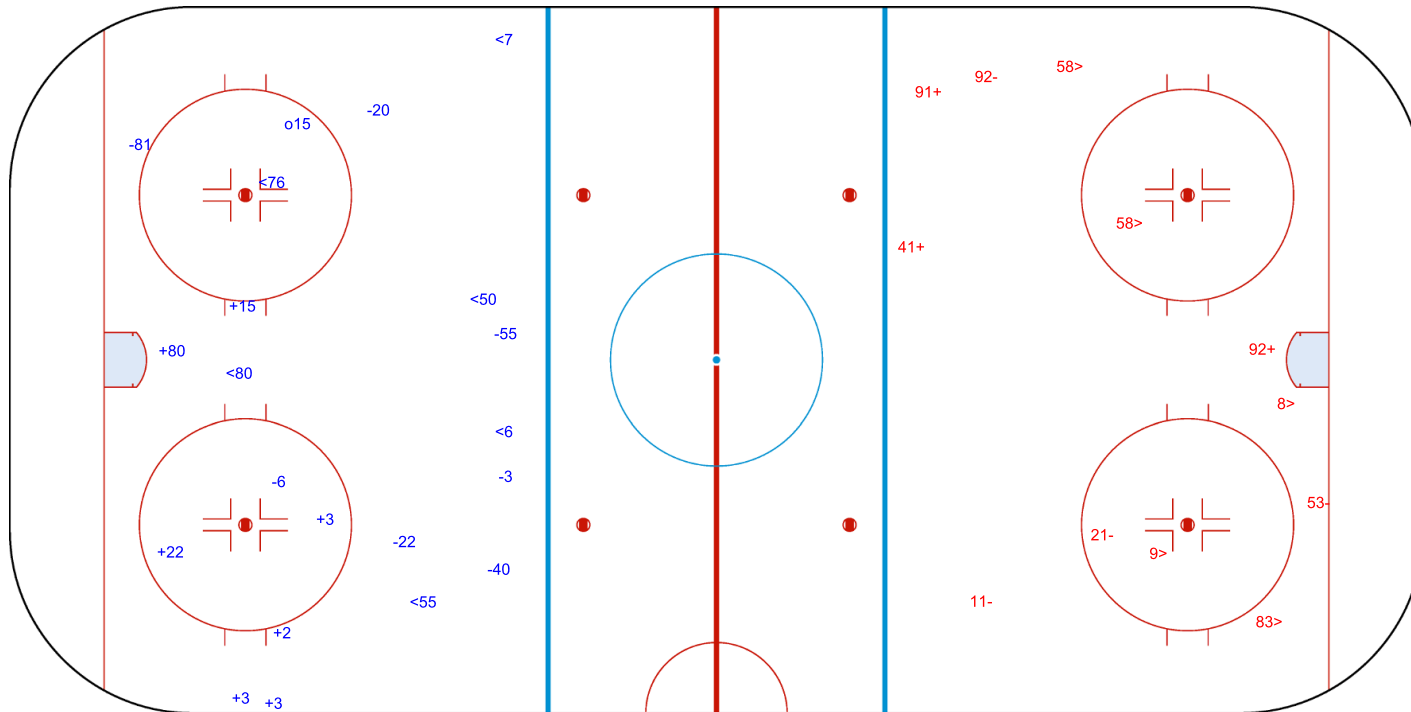

SHOT CHART
GER - FIN

Shots by FIN
Goals (o): 1
SSG (+): 7
SSP (<): 6
SPG (-): 7

GK 35 of GER

Period: 1

Shots by GER
Goals (o): 0
SSG (>): 5
SSP (>): 5
SPG (-): 4

GK 45 of FIN

Shots by GER

Goals (o): 1 SSG (+): 1
 SSP (<): 5 SPG (-): 3