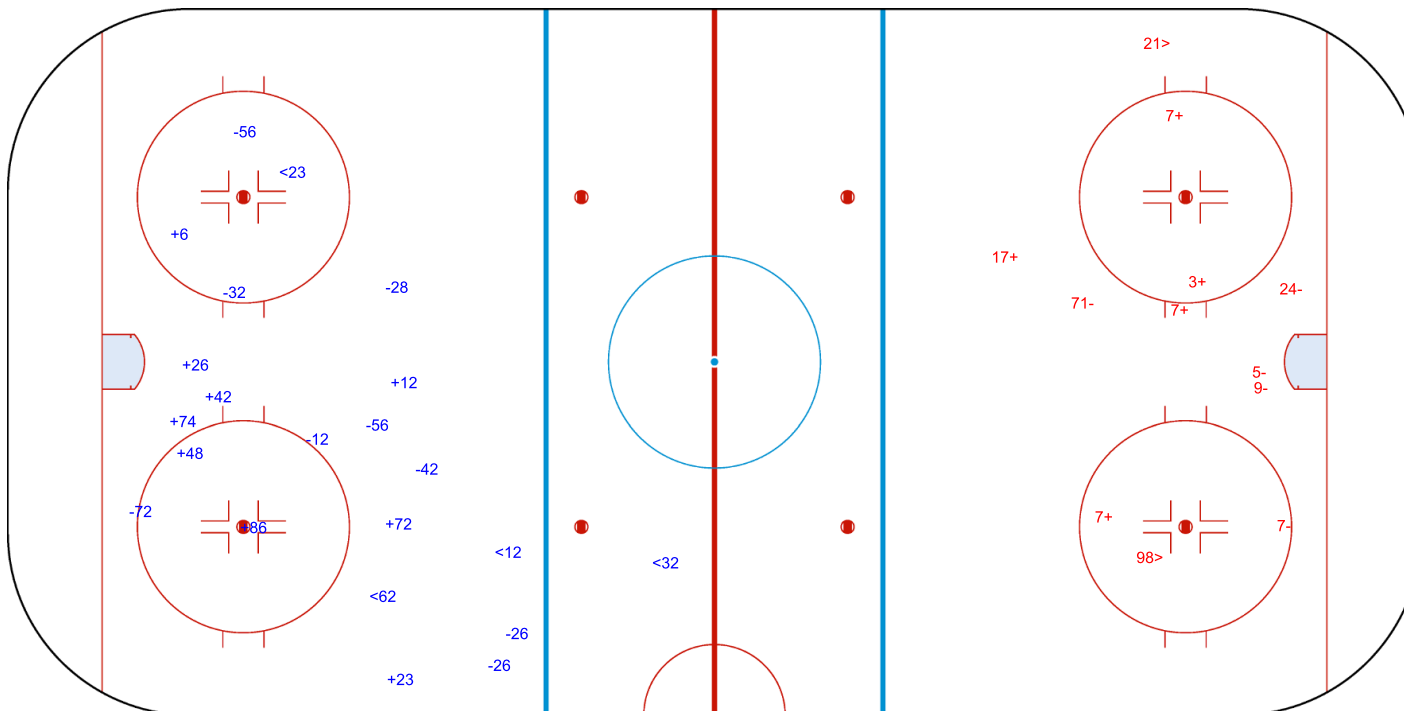

Shots by SWE

Goals (o): 0 SSG (+): 9
SSP (<): 4 SPG (-): 9

GK 29 of AUT

AUT → 3rd Period ← SWE

Shots by AUT

Goals (o): 0 SSG (+): 5
SSP (>): 2 SPG (-): 5

GK 63 of SWE

| Legend: | |
|------------|---------------------------|
| GK | Goalkeeper |
| SPG | Shots past goal |
| SSG | Shots saved by goalkeeper |
| SSP | Shots saved by player |