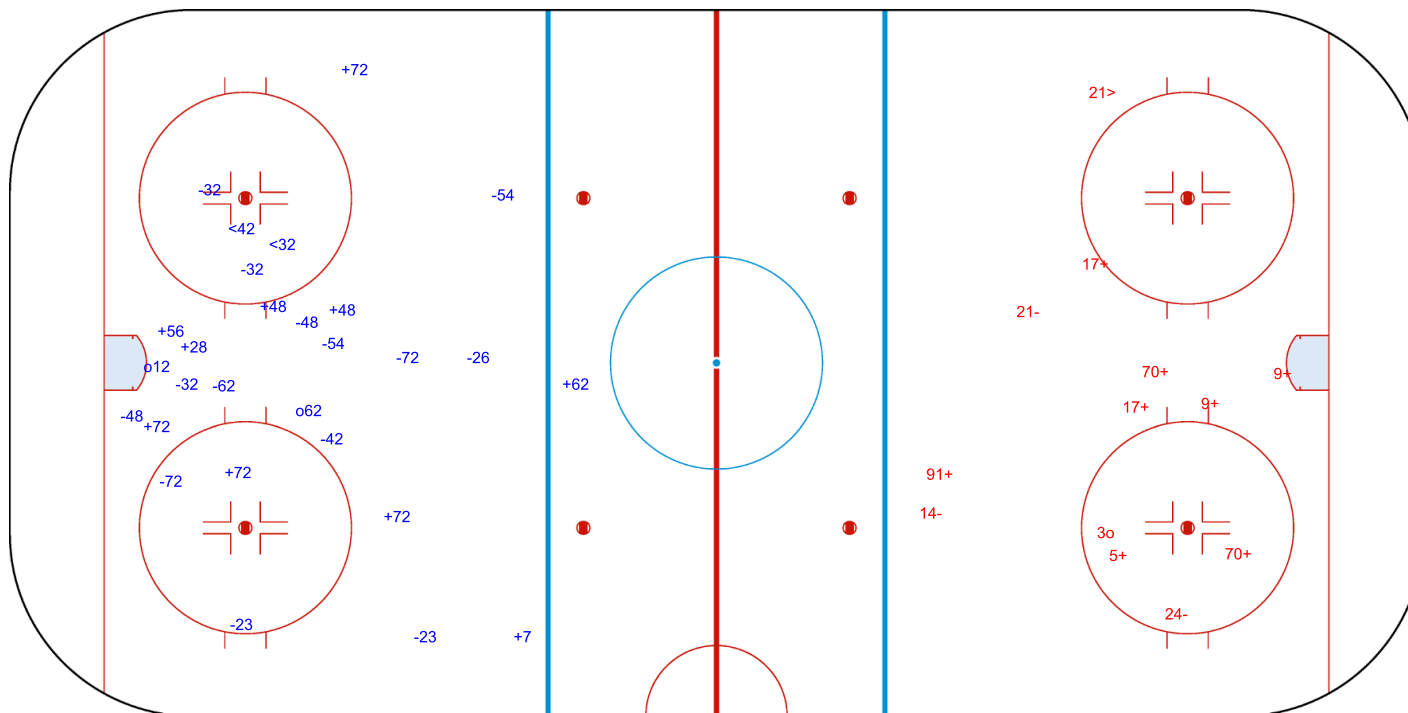

SHOT CHART
SWE - AUT

Shots by SWE
Goals (o): 2
SSP (<): 2
SSG (+): 10
SPG (-): 14

GK 29 of AUT

AUT → 1st Period ← SWE

Shots by AUT
Goals (o): 1
SSP (>): 1
SSG (+): 8
SPG (-): 3

GK 63 of SWE

Shots by AUT

Goals (o): 0 SSG (+): 6