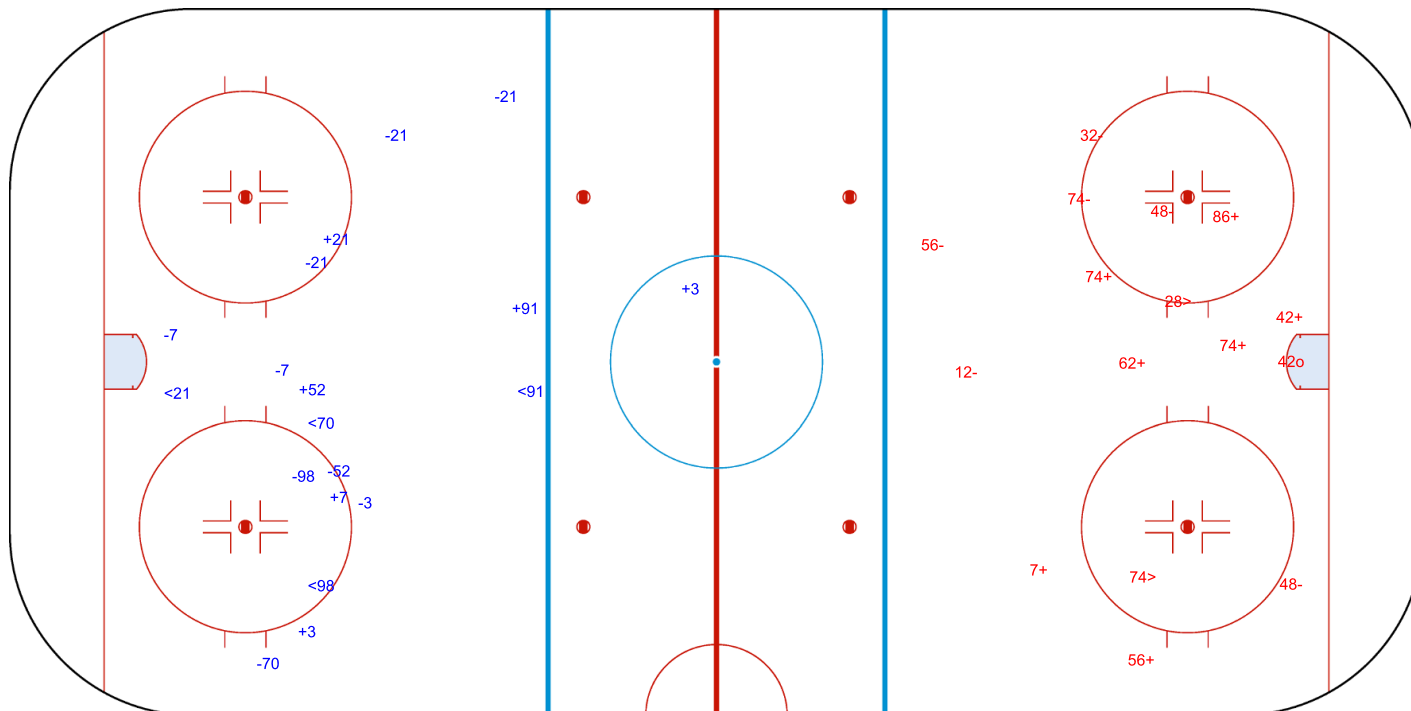

Shots by AUT

Goals (o): 0   SSG (+): 6

SSP (<): 4   SPG (-): 9

GK 63 of SWE

2nd Period

Shots by SWE

Goals (o): 1   SSG (+): 7

SSP (>): 2   SPG (-): 6

o42

GK 29 of AUT