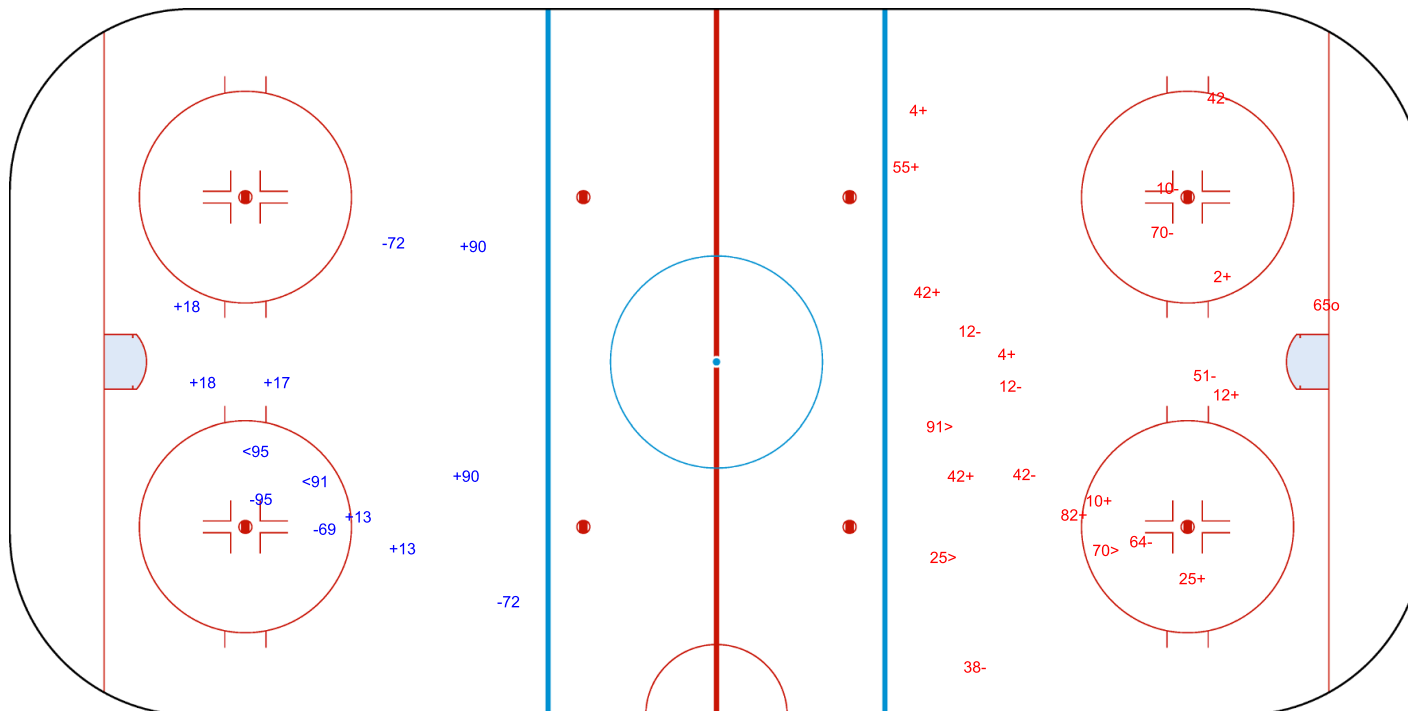

SHOT CHART

LAT - FIN

1st Period

Shots by FIN
Goals (o): 0
SSP (<): 2
SSG (+): 2
SPG (-): 4

Shots by LAT
Goals (o): 1
SSP (>): 4
SSG (+): 3
SPG (-): 2

GK 80 of LAT

GK 29 of FIN

Shots by LAT
Goals (o): 0
SSP (<): 2
SSG (+): 7
SPG (-): 4

GK 29 of FIN

FIN → 2nd Period ← LAT

Shots by FIN
Goals (o): 1
SSP (>): 3
SSG (+): 10
SPG (-): 9

GK 80 of LAT

Shots by FIN

Goals (o): 1 SSG (+): 6
SSP (<): 1 SPG (-): 1

GK 80 of LAT

LAT → 3rd Period ← FIN