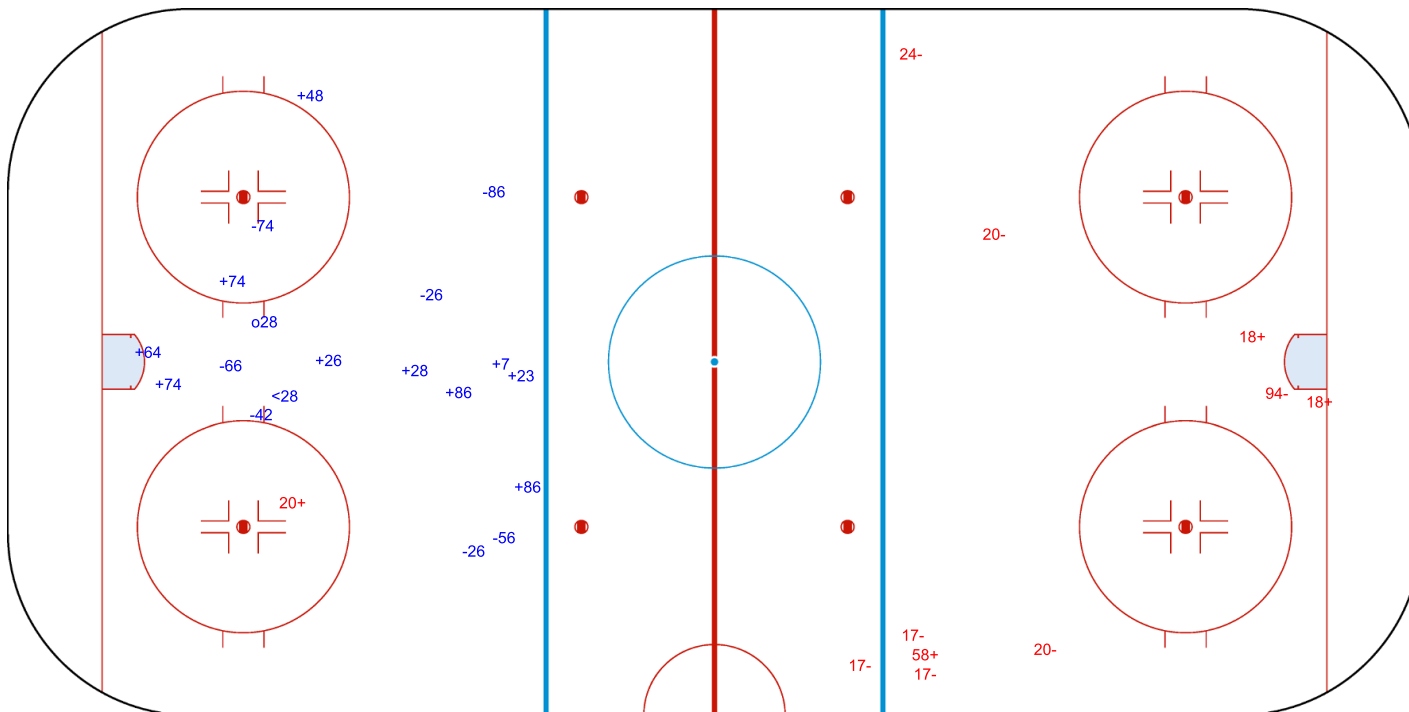

Shots by SWE

Goals (o): 1   SSG (+): 10
SSP (<): 1   SPG (-): 7

o28

GK 1 of GBR

3rd Period

Shots by GBR

Goals (o): 0   SSG (+): 4
SSP (>): 0   SPG (-): 7

GK 45 of SWE

Legend:		
GK	Goalkeeper	
SPG	Shots past goal	
SSG	Shots saved by goalkeeper	
SSP	Shots saved by player