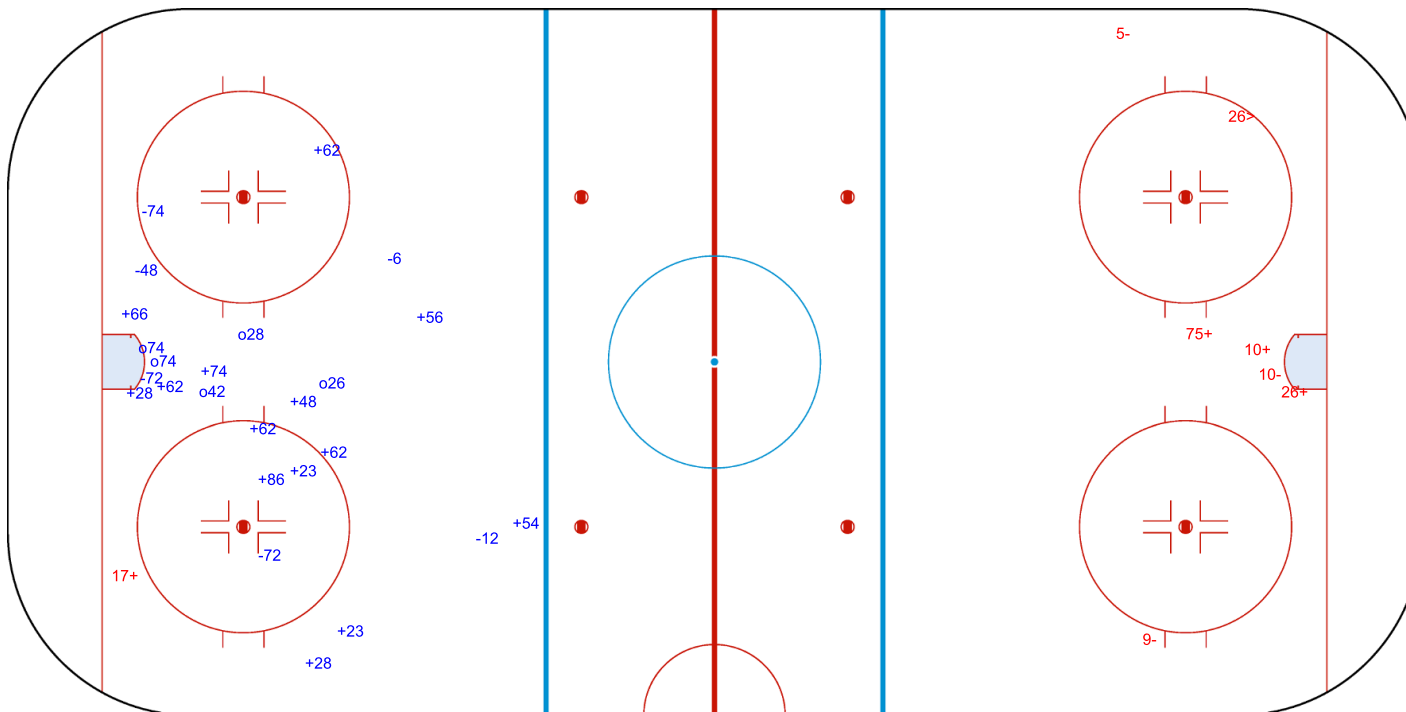

SHOT CHART  
SWE - GBR

Shots by SWE  
Goals (o): 5  
SSP (<): 0  
SSG (+): 14  
SPG (-): 6

GK 33 of GBR

GBR → 1st Period ← SWE

Shots by GBR  
Goals (o): 0  
SSP (>): 1  
SSG (+): 4  
SPG (-): 3

GK 45 of SWE

Shots by GBR

Goals (o): 0    SSG (+): 8

SSP (<): 6    SPG (-): 4

GK 45 of SWE

2nd Period

Shots by SWE

Goals (o): 0    SSG (+): 8

SSP (>): 1    SPG (-): 12