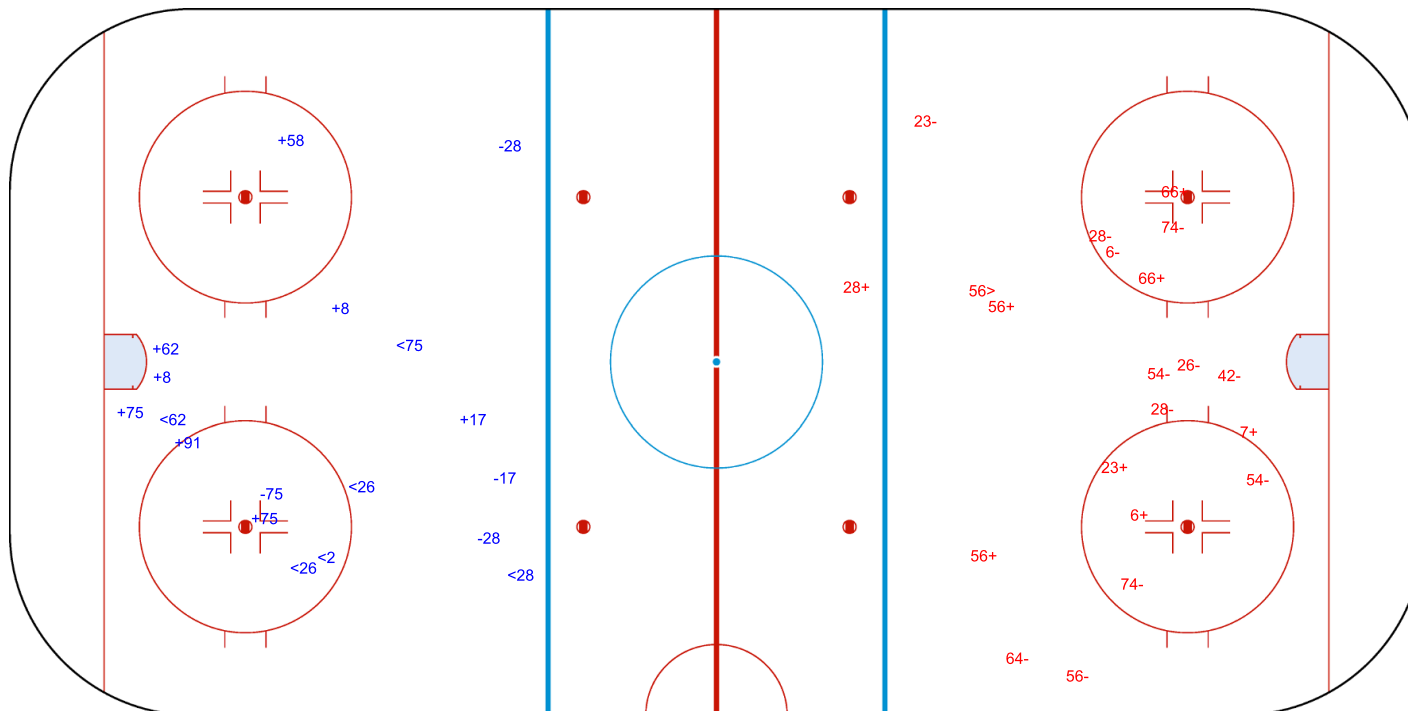

SHOT CHART  
SWE - GBR

Shots by SWE  
Goals (o): 5  
SSP (<): 0  
SSG (+): 14  
SPG (-): 6

GK 33 of GBR

GBR → 1st Period ← SWE

Shots by GBR  
Goals (o): 0  
SSP (>): 1  
SSG (+): 4  
SPG (-): 3

GK 45 of SWE

Shots by GBR

Goals (o): 0    SSG (+): 8

SSP (<): 6    SPG (-): 4

GK 45 of SWE

2nd Period

Shots by SWE

Goals (o): 0    SSG (+): 8

SSP (>): 1    SPG (-): 12

GK 1 of GBR

GK 33 of GBR

Shots by SWE

Goals (o): 1    SSG (+): 10  
SSP (<): 1    SPG (-): 7

o28

GK 1 of GBR

3rd Period

Shots by GBR