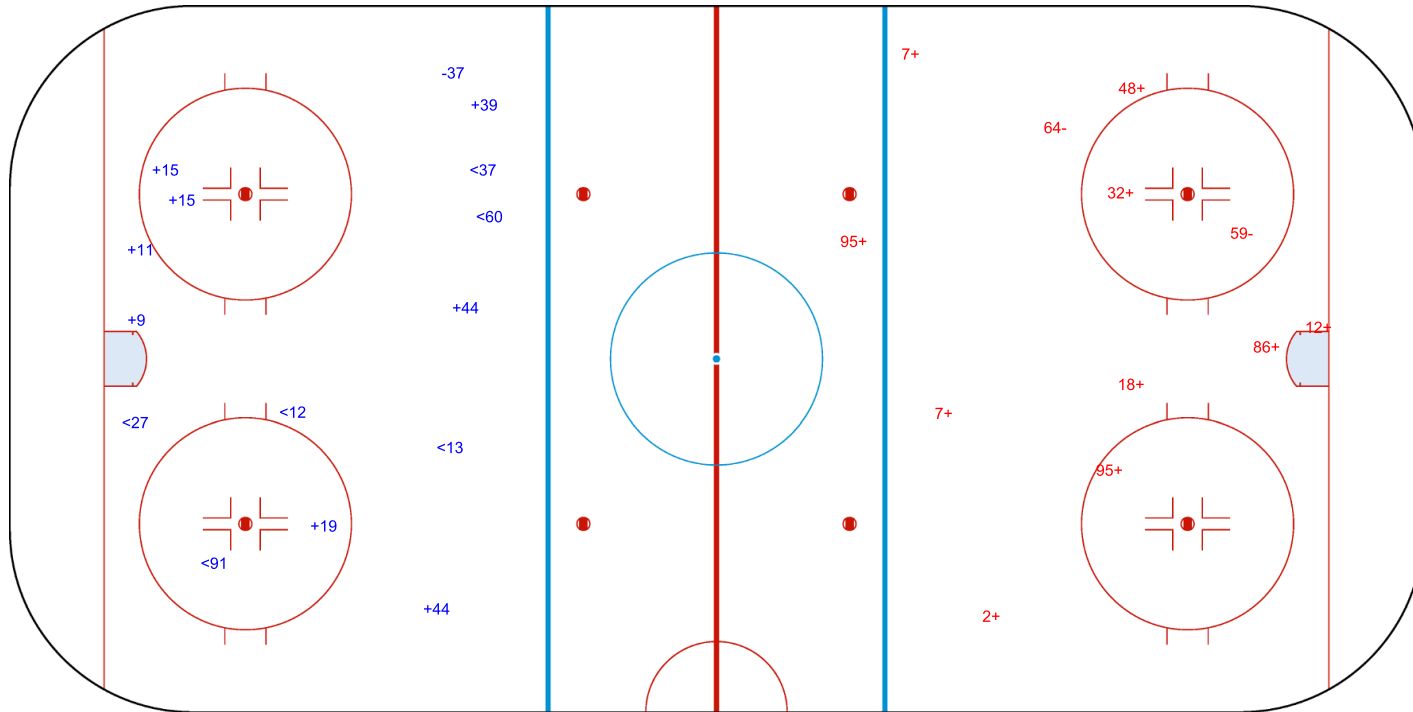

Shot Chart
 射门表 / Analyse des tirs
 SWE - CAN

Shots by CAN
 Goals (o): 0 SSG (+): 8
 SSP (<): 6 SPG (-): 1

GK 31 of SWE

SWE → 1st Period ← CAN

Shots by SWE
 Goals (o): 0 SSG (+): 10
 SSP (>): 0 SPG (-): 2

GK 90 of CAN

Shots by SWE

Goals (o): 0 SSG (+): 8
SSP (<): 4 SPG (-): 1

GK 90 of CAN

2nd Period

Shots by CAN

Goals (o): 0 SSG (+): 9
SSP (>): 7 SPG (-): 0

GK 31 of SWE