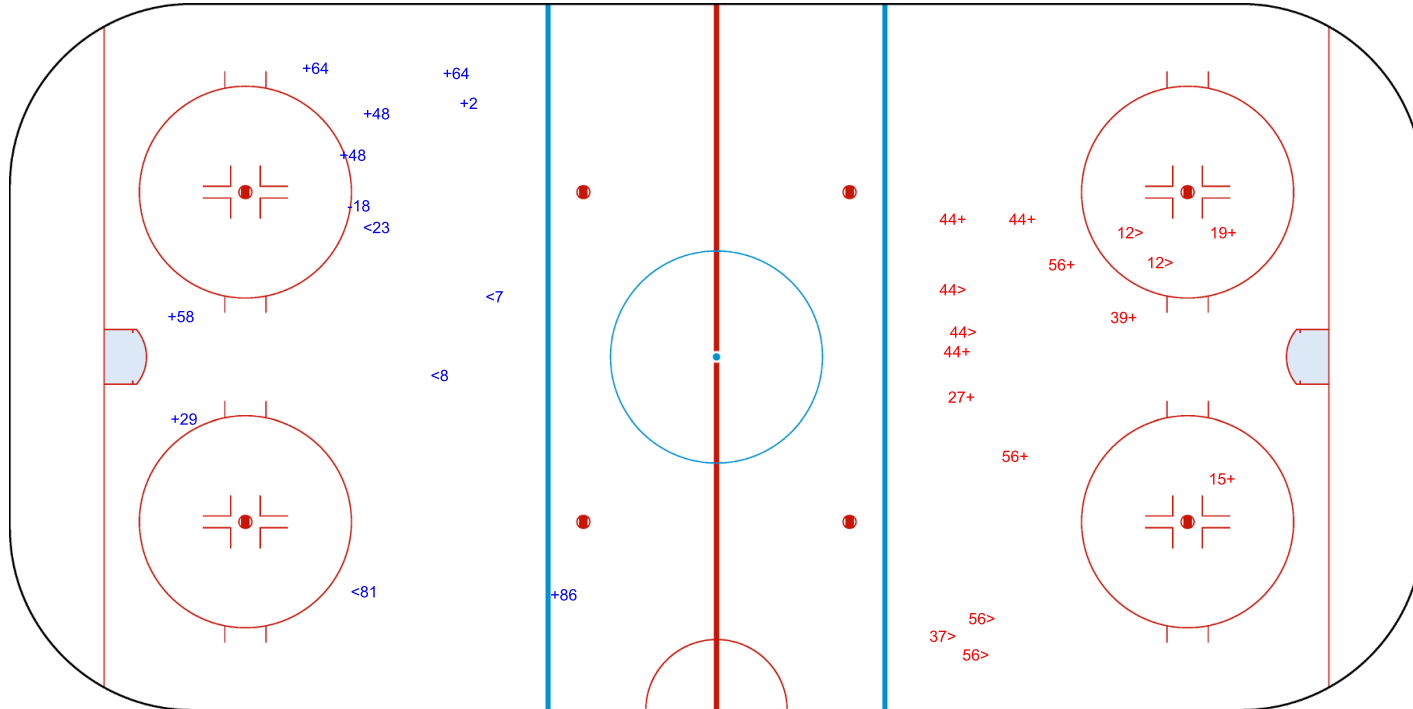

Shot Chart
 射门表 / Analyse des tirs
 SWE - CAN

Shots by CAN
 Goals (o): 0 SSG (+): 8
 SSP (<): 6 SPG (-): 1

GK 31 of SWE

SWE → 1st Period ← CAN

Shots by SWE
 Goals (o): 0 SSG (+): 10
 SSP (>): 0 SPG (-): 2

GK 90 of CAN

Shots by SWE

Goals (o): 0 SSG (+): 8
SSP (<): 4 SPG (-): 1

GK 90 of CAN

2nd Period

Shots by CAN

Goals (o): 0 SSG (+): 9
SSP (>): 7 SPG (-): 0

GK 31 of SWE