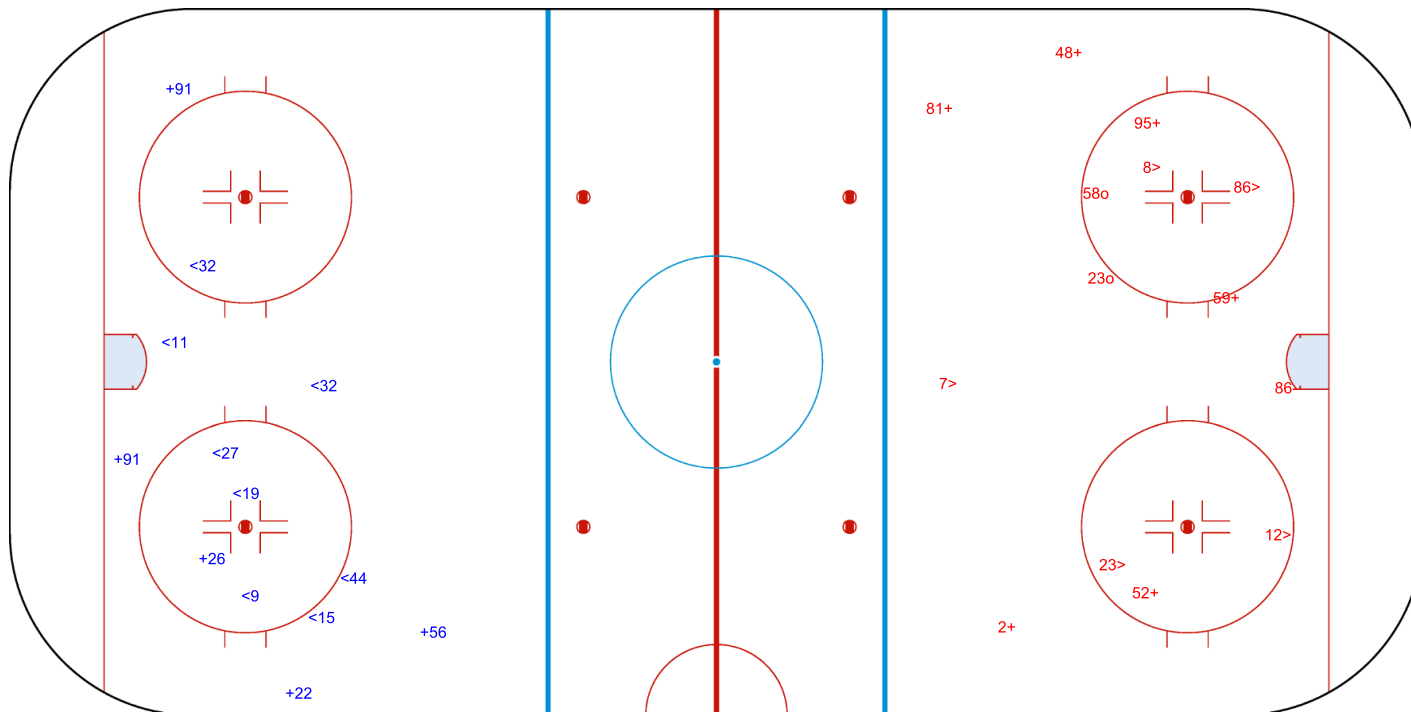

Shots by CAN
Goals (o): 0   SSG (+): 5
SSP (-): 8   SPG (-): 0

GK 31 of SWE

SWE   **3rd Period**   **CAN**

Shots by SWE
Goals (o): 2   SSG (+): 6
SSP (>): 5   SPG (-): 1

GK 90 of CAN

ENG

Legend:	ENG Empty net goal	GK Goalkeeper	SPG Shots past goal	SSG Shots saved by goalkeeper	SSP Shots saved by player