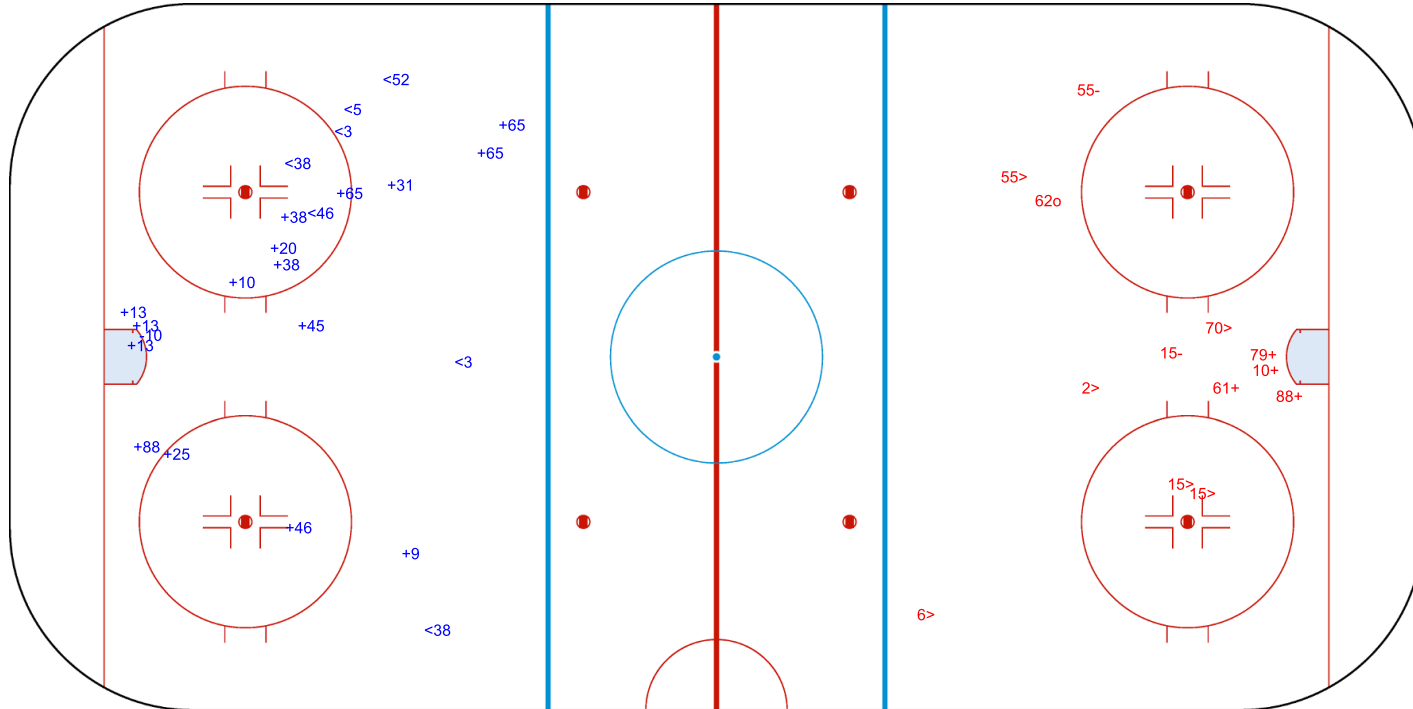

TUE 15 FEB 2022
 Start Time 16:40

Ice Hockey
 冰球 / Hockey sur glace
Men
 男子 / Hommes

Qualification Play-off, Game 21
 晋级资格赛, 比赛 21 / Phase finale, qualifications, Match 21

Shots by CZE
 Goals (o): 0
 SSP (<): 7
 SSG (+): 16
 SPG (-): 1

GK 63 of SUI

SUI → **2nd Period** ← **CZE**

Shots by SUI
 Goals (o): 1
 SSP (>): 6
 SSG (+): 4
 SPG (-): 2

GK 11 of CZE

National Indoor Stadium
国家体育馆
Palais national omnisports

TUE 15 FEB 2022
Start Time 16:40