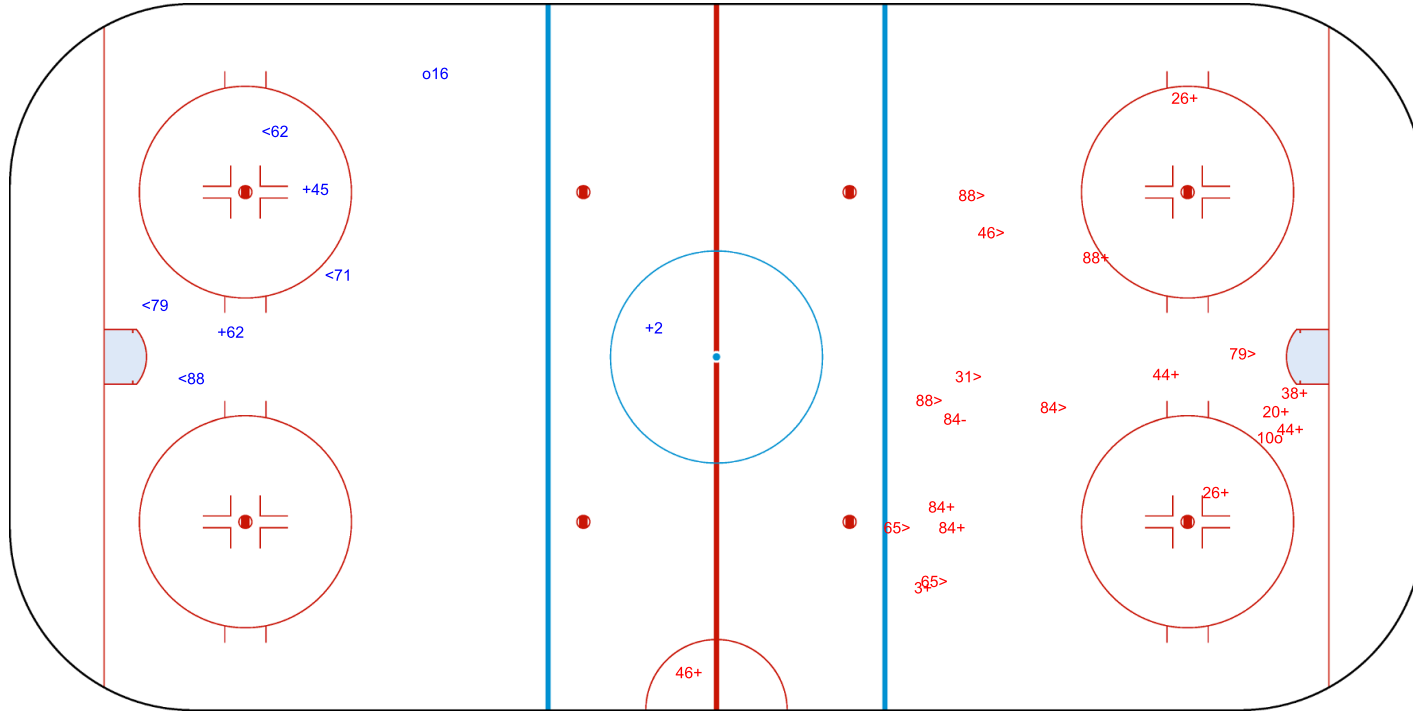

National Indoor Stadium
国家体育馆
Palais national omnisports

TUE 15 FEB 2022
Start Time 16:40

Ice Hockey
冰球 / Hockey sur glace
Men
男子 / Hommes

Qualification Play-off, Game 21
晋级资格赛, 比赛 21 / Phase finale, qualifications, Match 21

Shots by SUI
Goals (o): 1
SSP (<): 4

SSG (+): 3
SPG (-): 0

GK 11 of CZE

CZE → 3rd Period ← SUI

Shots by CZE
Goals (o): 1
SSP (>): 8

GK 63 of SUI

Legend:	
GK Goalkeeper	SSP Shots saved by player
SPG Shots past goal	SSG Shots saved by goalkeeper