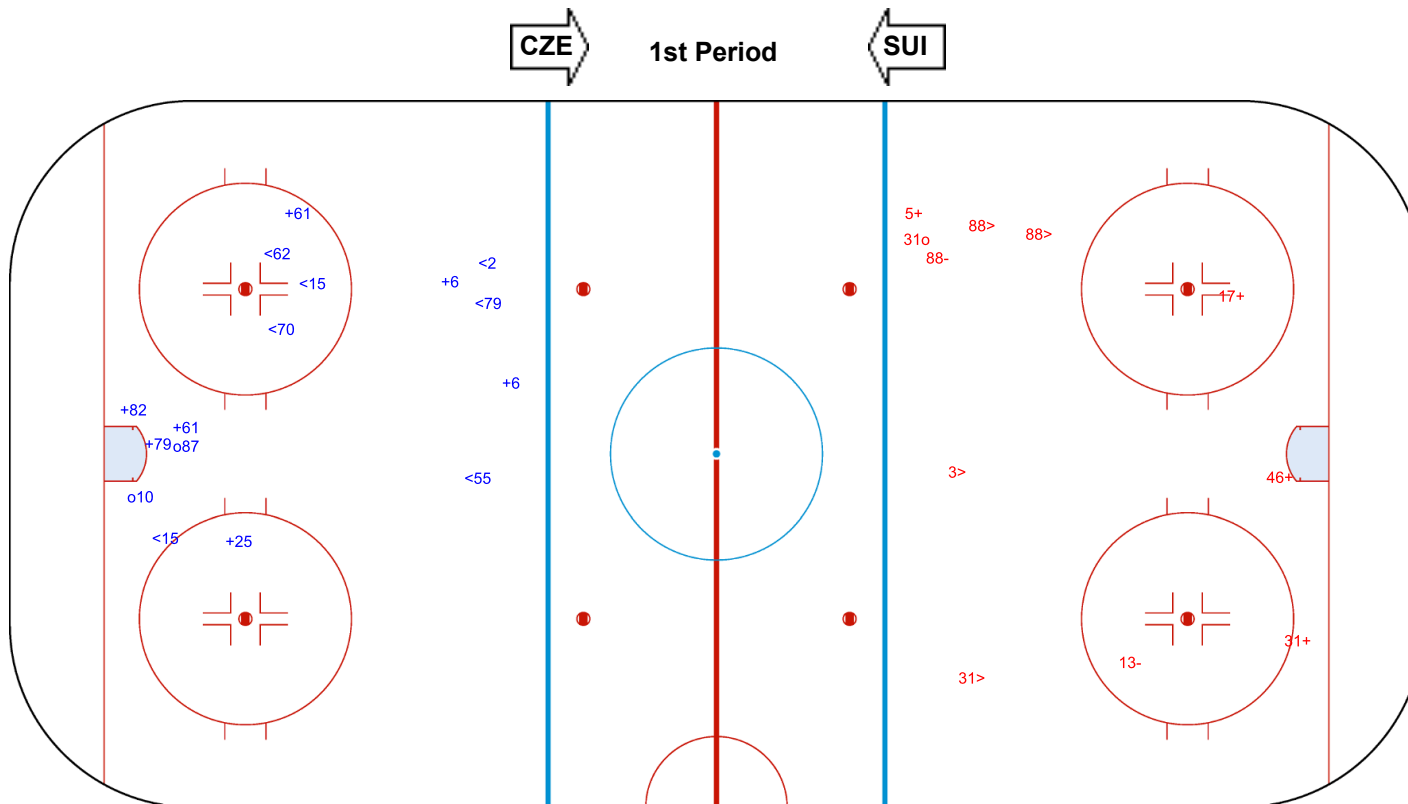

Shot Chart
 射门表 / Analyse des tirs

CZE - SUI

Shots by SUI
 Goals (o): 2
 SSP (<): 7
 SSG (+): 7
 SPG (-): 0

GK 11 of CZE

Shots by CZE
 Goals (o): 1
 SSP (>): 4
 SSG (+): 4
 SPG (-): 2

GK 63 of SUI

National Indoor Stadium
 国家体育馆
 Palais national omnisports