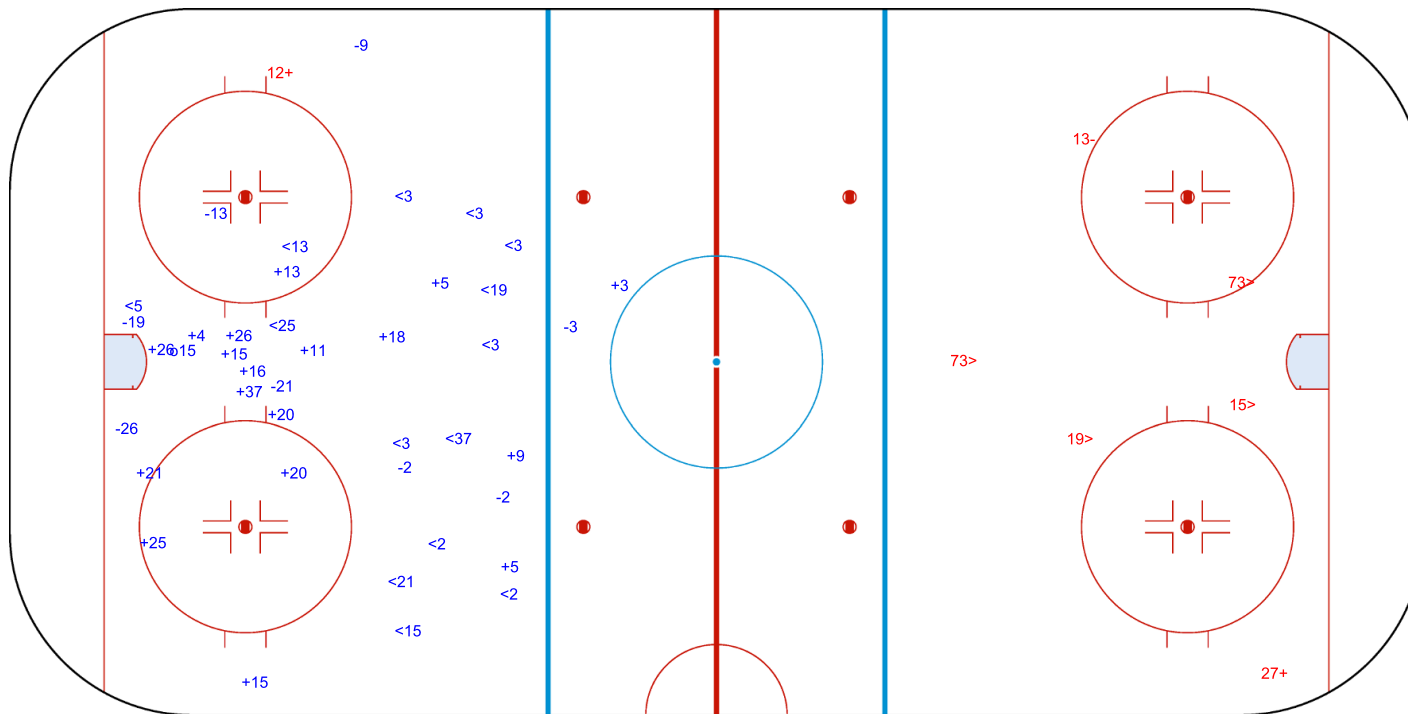

Shot Chart
射门表 / Analyse des tirs

USA - ROC

Shots by USA
Goals (o): 1 SSG (+): 18
SSP (<): 14 SPG (-): 8

GK 69 of ROC

ROC → 1st Period ← USA

Shots by ROC
Goals (o): 0 SSG (+): 2
SSP (>): 4 SPG (-): 1

GK 29 of USA

Wukesong Sports Centre
五棵松体育中心
Centre sportif de Wukesong

SAT 5 FEB 2022
Start Time 21:10

Ice Hockey
冰球 / Hockey sur glace
Women
女子 / Femmes

Preliminary round - Group A, Game 10
小组赛轮次 - A组, 比赛 10 / Tour préliminaire - Groupe A, Match 10

Shots by ROC

Goals (o): 0 SSG (+): 4
SSP (<): 3 SPG (-): 0

GK 29 of USA

USA → **2nd Period** ← **ROC**

Shots by USA

Goals (o): 1 SSG (+): 16
SSP (>): 8 SPG (-): 11

GK 69 of ROC