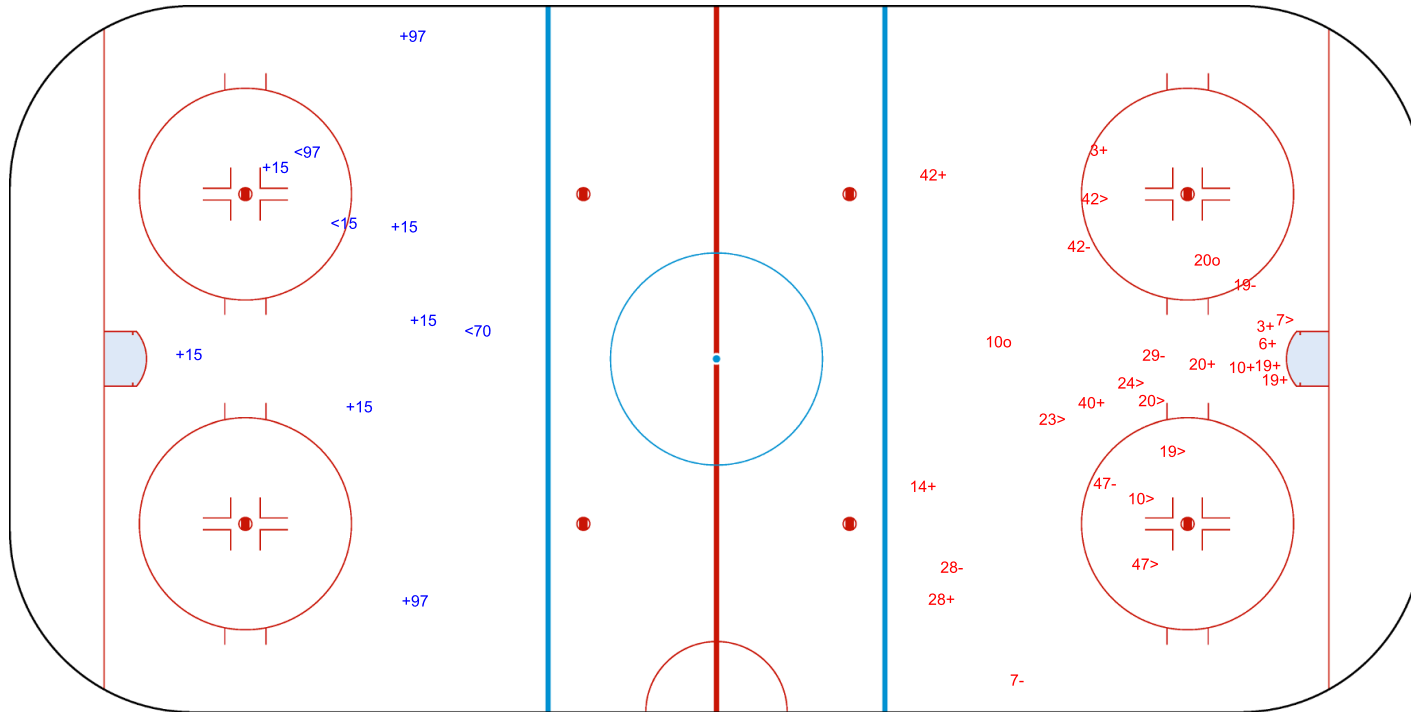

REVISED
7 FEB 15:54

Shot Chart
射门表 / Analyse des tirs

ROC - CAN

Shots by ROC
Goals (o): 0
SSP (<): 3
SSG (+): 7
SPG (-): 0

GK 38 of CAN

Shots by CAN
Goals (o): 2
SSP (>): 8
SSG (+): 11
SPG (-): 6

GK 23 of ROC