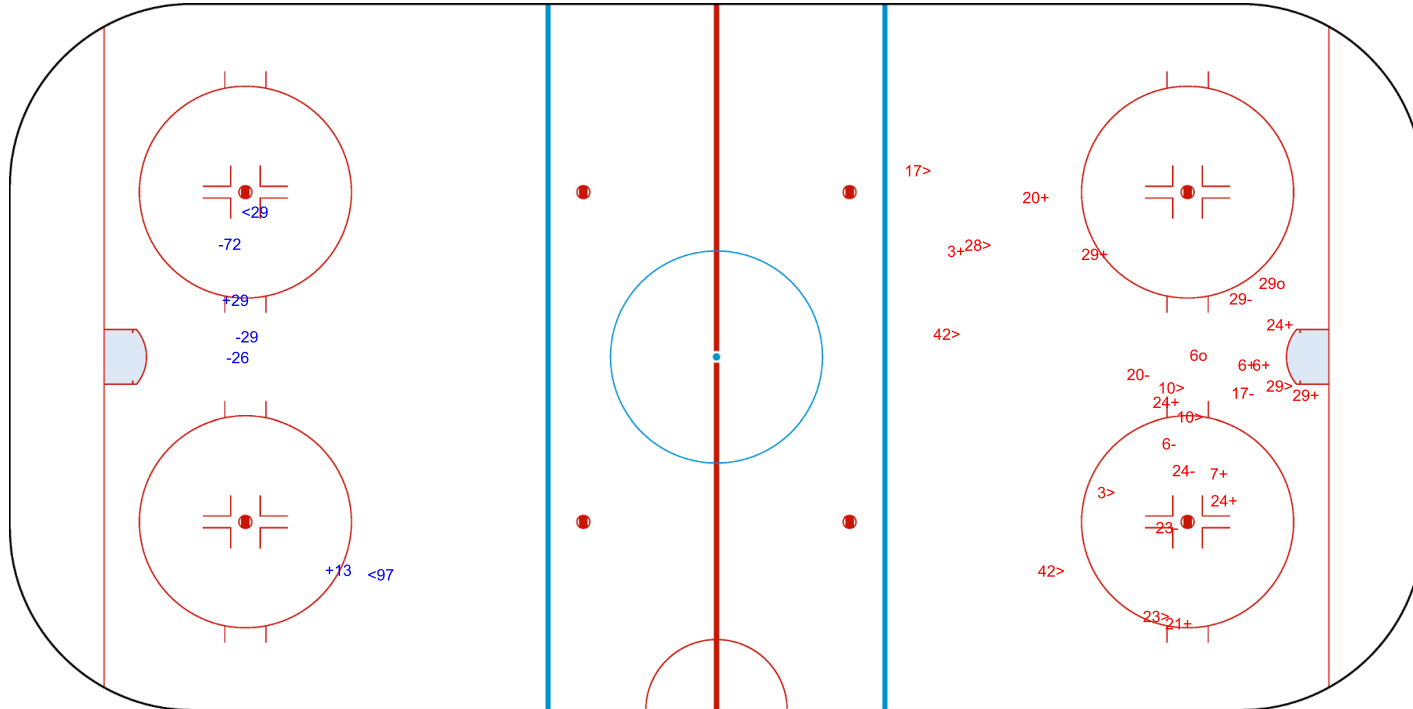

Shots by ROC

Goals (o): 1 SSG (+): 2

SSP (>): 2 SPG (-): 0

GK 38 of CAN

Shots by ROC
Goals (o): 0
SSP (<): 2
SSG (+): 2
SPG (-): 3

GK 38 of CAN

CAN → 3rd Period ← ROC

Shots by CAN
Goals (o): 2
SSP (>): 9
SSG (+): 11
SPG (-): 6

GK 69 of ROC

Legend:
GK Goalkeeper **SPG** Shots past goal **SSG** Shots saved by goalkeeper **SSP** Shots saved by player

REVISED Revised to assign CAN 5th and 6th goals on 3rd period.