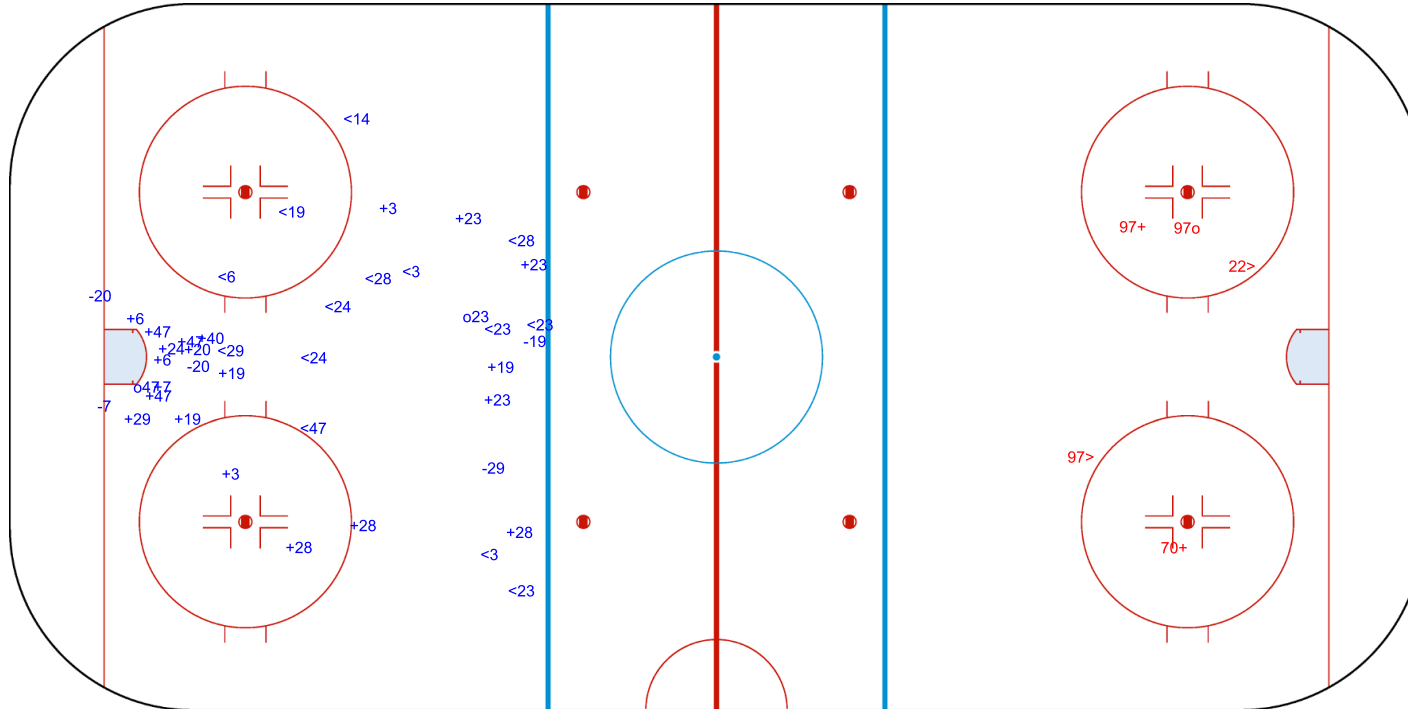

Preliminary round - Group A, Game 13

小组赛轮次 - A组, 比赛 13 / Tour préliminaire - Groupe A, Match 13

Shots by CAN

Goals (o): 2 SSG (+): 21

SSP (<): 14 SPG (-): 5

GK 23 of ROC

GK 69 of ROC

2nd Period

Shots by ROC

Goals (o): 1 SSG (+): 2

SSP (>): 2 SPG (-): 0

GK 38 of CAN

Shots by ROC
Goals (o): 0
SSP (<): 2
SSG (+): 2
SPG (-): 3

GK 38 of CAN

CAN → 3rd Period ← ROC

Shots by CAN
Goals (o): 2
SSP (>): 9
SSG (+): 11
SPG (-): 6