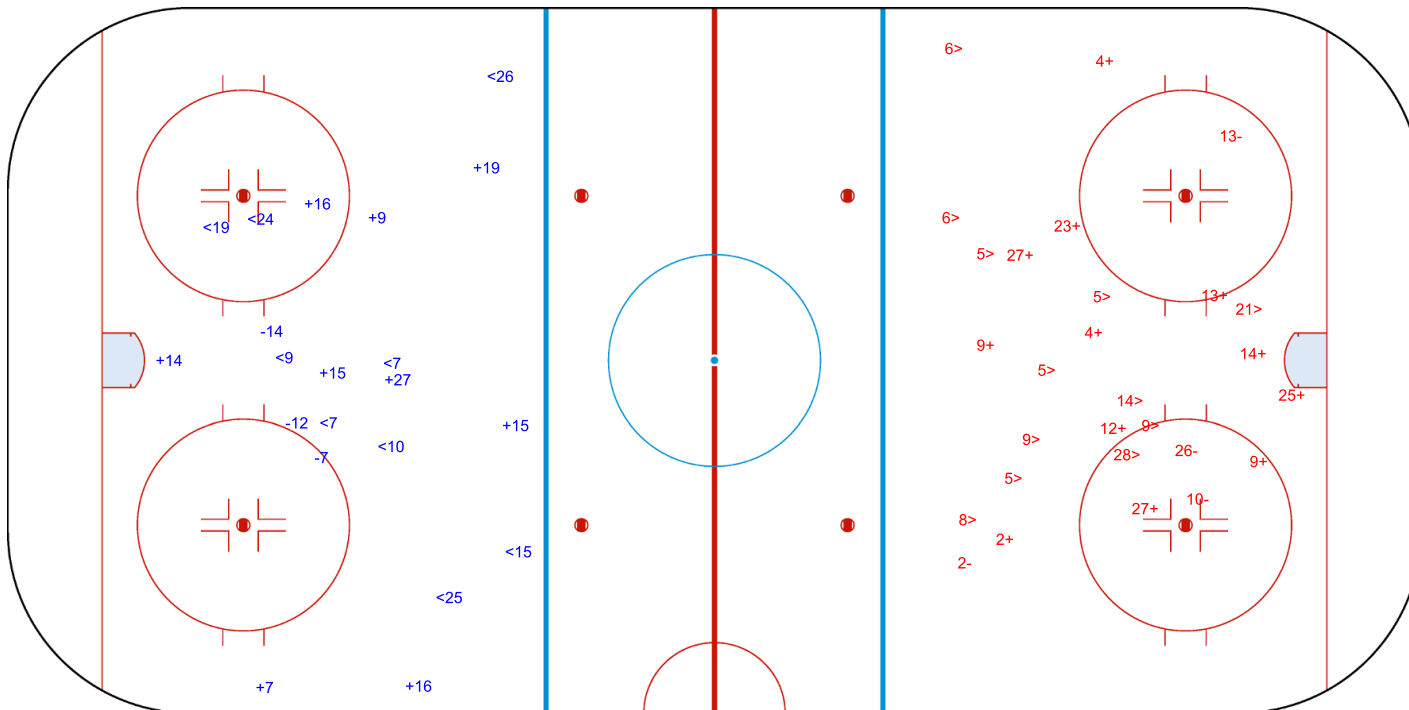

SHOT CHART
LAT - CAN

Shots by LAT
Goals (o): 0
SSP (<): 9
SSG (+): 9
SPG (-): 3

GK 1 of CAN

1st Period

Shots by CAN
Goals (o): 0
SSP (>): 12
SSG (+): 12
SPG (-): 4

GK 29 of LAT

Shots by CAN

Goals (o): 1 SSG (+): 20
SSP (<): 11 SPG (-): 10

GK 29 of LAT

2nd Period

Shots by LAT

Goals (o): 0 SSG (+): 4
SSP (>): 5 SPG (-): 8

GK 1 of CAN

Shots by LAT

Goals (o): 2

SSG (+): 6

SSP (<): 4

SPG (-): 2

o16

o9

GK 1 of CAN

CAN

3rd Period

LAT