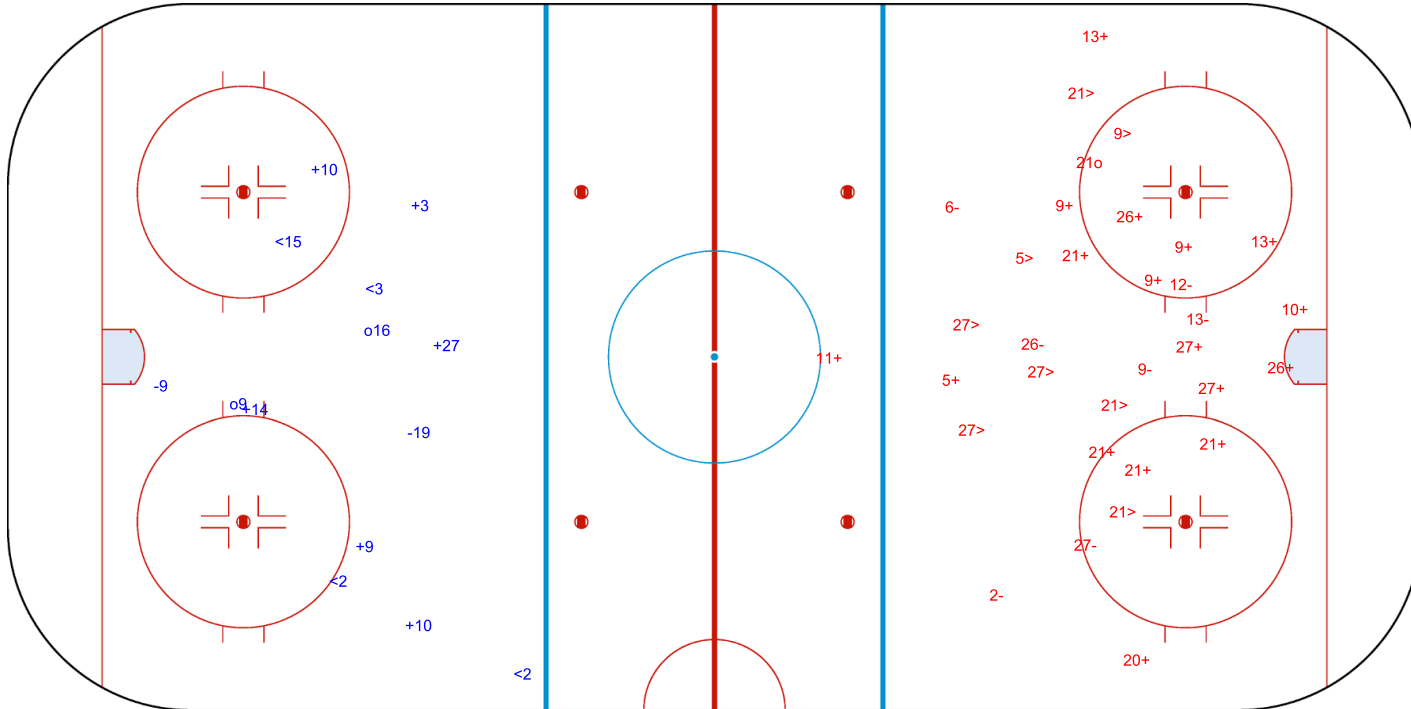

Shots by CAN

Goals (o): 1

SSG (+): 17

SSP (>): 8

SPG (-): 7

o21

GK 29 of LAT

Shots by LAT