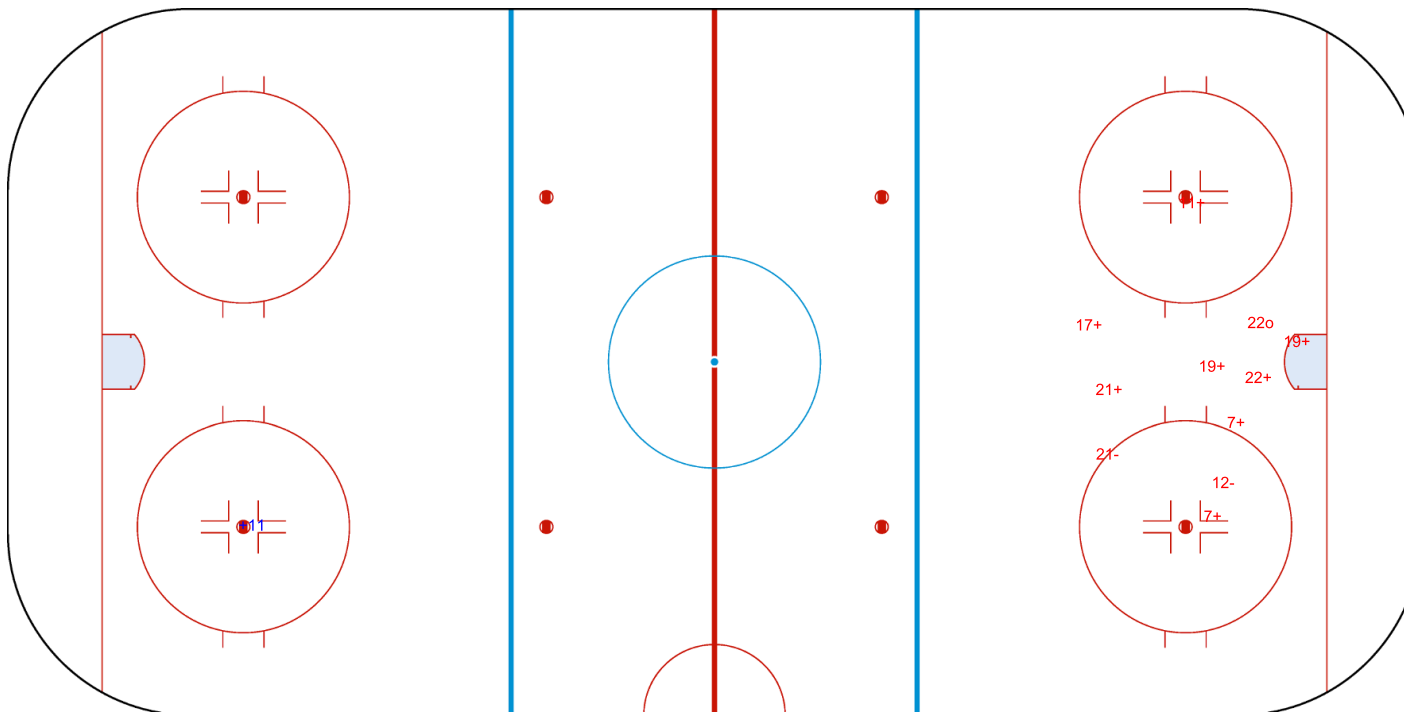

Overtime

Shots by BIH

Goals (o): 1 SSG (+): 8
SSP (>): 0 SPG (-): 2

GK 1 of LUX

Legend:	
GK	Goalkeeper
SPG	Shots past goal
SSG	Shots saved by goalkeeper
SSP	Shots saved by player