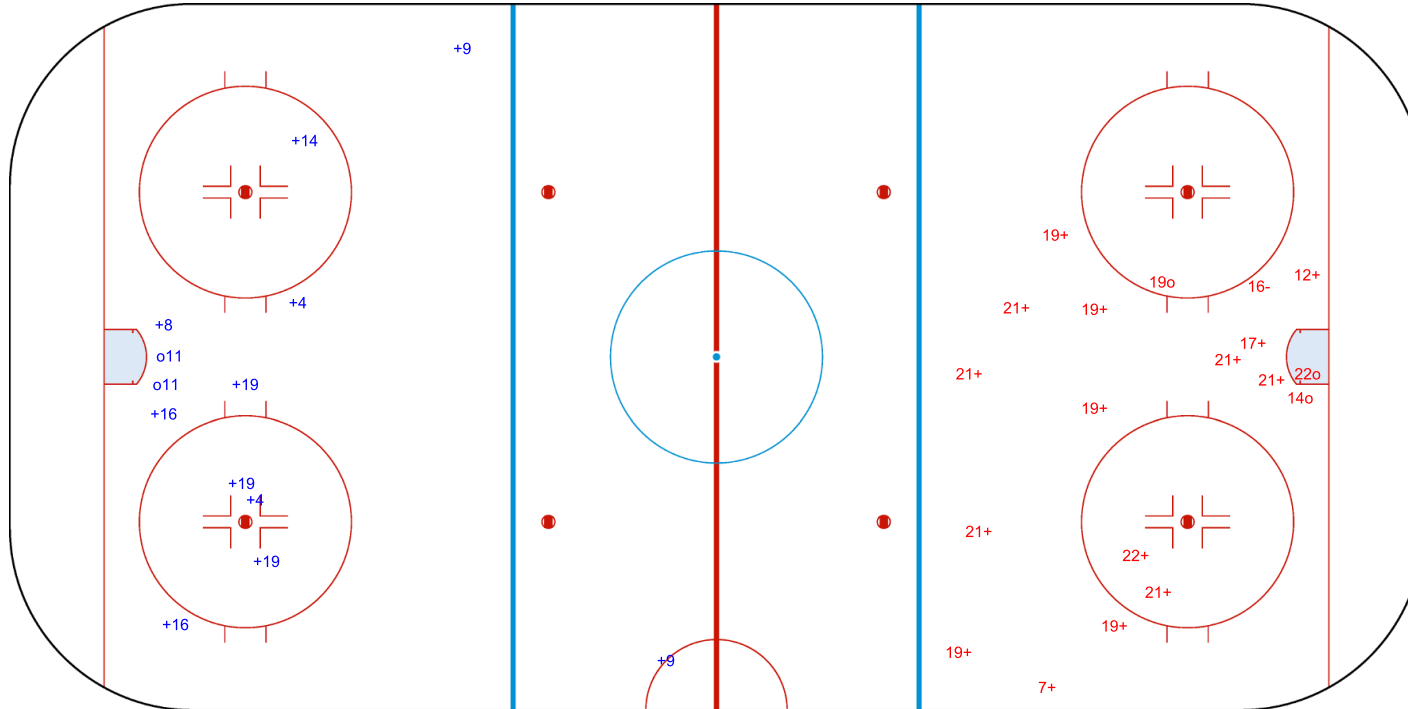

Shots by LUX

Goals (o): 2   SSG (+): 11
SSP (<): 0   SPG (-): 0

GK 1 of BIH

3rd Period

Shots by BIH

Goals (o): 3   SSG (+): 15
SSP (>): 0   SPG (-): 1

GK 1 of LUX