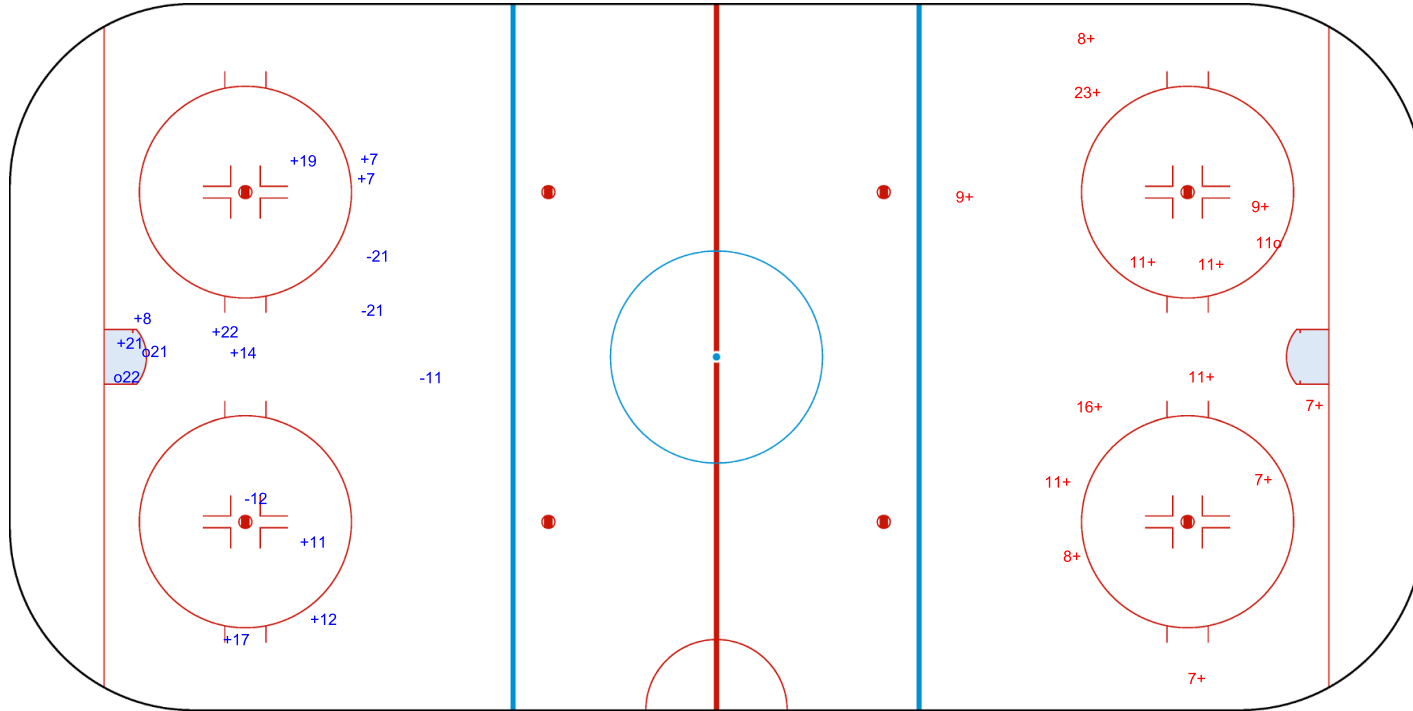

GK 1 of LUX

Shots by BIH
Goals (o): 2
SSP (<): 0
SSG (+): 10
SPG (-): 4

GK 1 of LUX

LUX → 2nd Period ← BIH

Shots by LUX
Goals (o): 1
SSP (>): 0
SSG (+): 13
SPG (-): 0

GK 1 of BIH

Shots by LUX

Goals (o): 2 SSG (+): 11
SSP (<): 0 SPG (-): 0