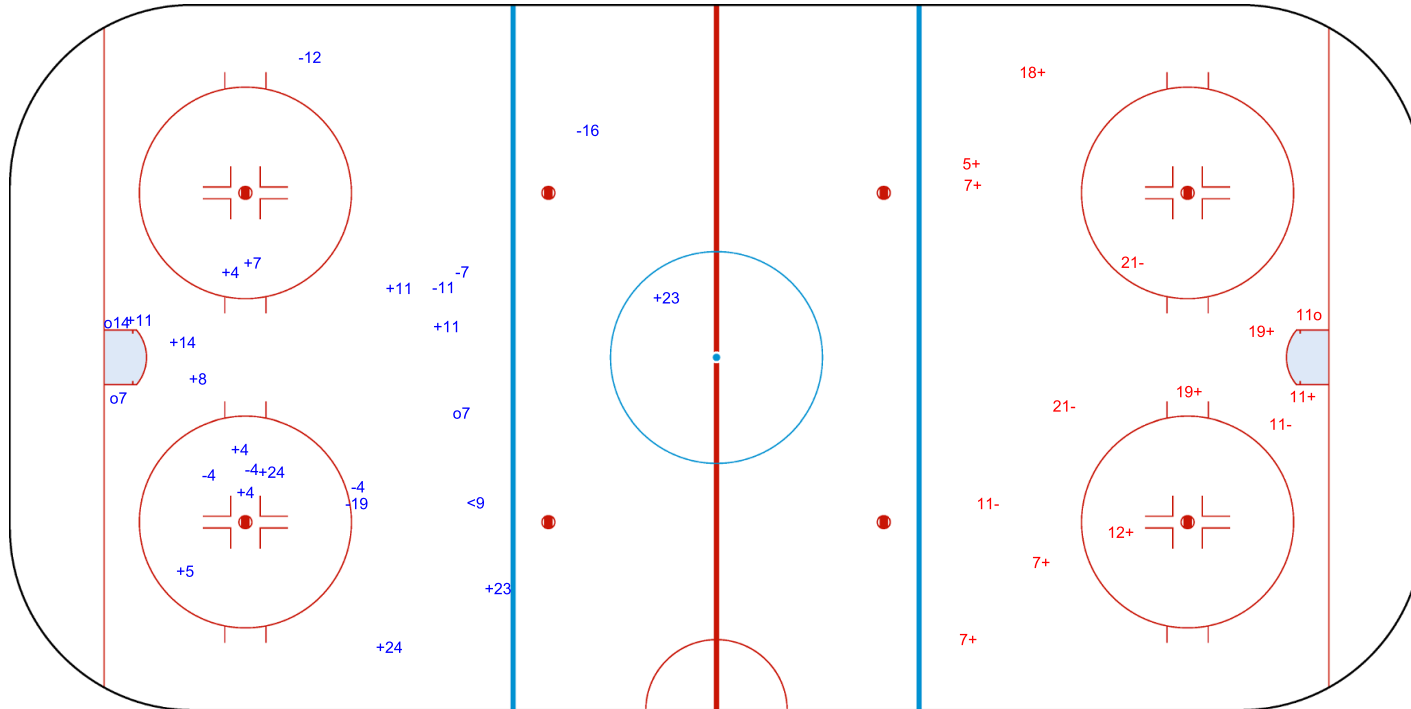

SHOT CHART

BIH - LUX

1st Period

Shots by LUX
Goals (o): 3
SSP (<): 1

SSG (+): 14
SPG (-): 8

GK 1 of BIH

Shots by BIH
Goals (o): 1
SSP (>): 0

SSG (+): 9
SPG (-): 4

GK 1 of LUX

Shots by BIH
Goals (o): 2
SSP (<): 0
SSG (+): 10
SPG (-): 4

GK 1 of LUX

LUX → 2nd Period ← BIH

Shots by LUX
Goals (o): 1
SSP (>): 0
SSG (+): 13
SPG (-): 0

GK 1 of BIH

Shots by LUX

Goals (o): 2 SSG (+): 11
SSP (<): 0 SPG (-): 0