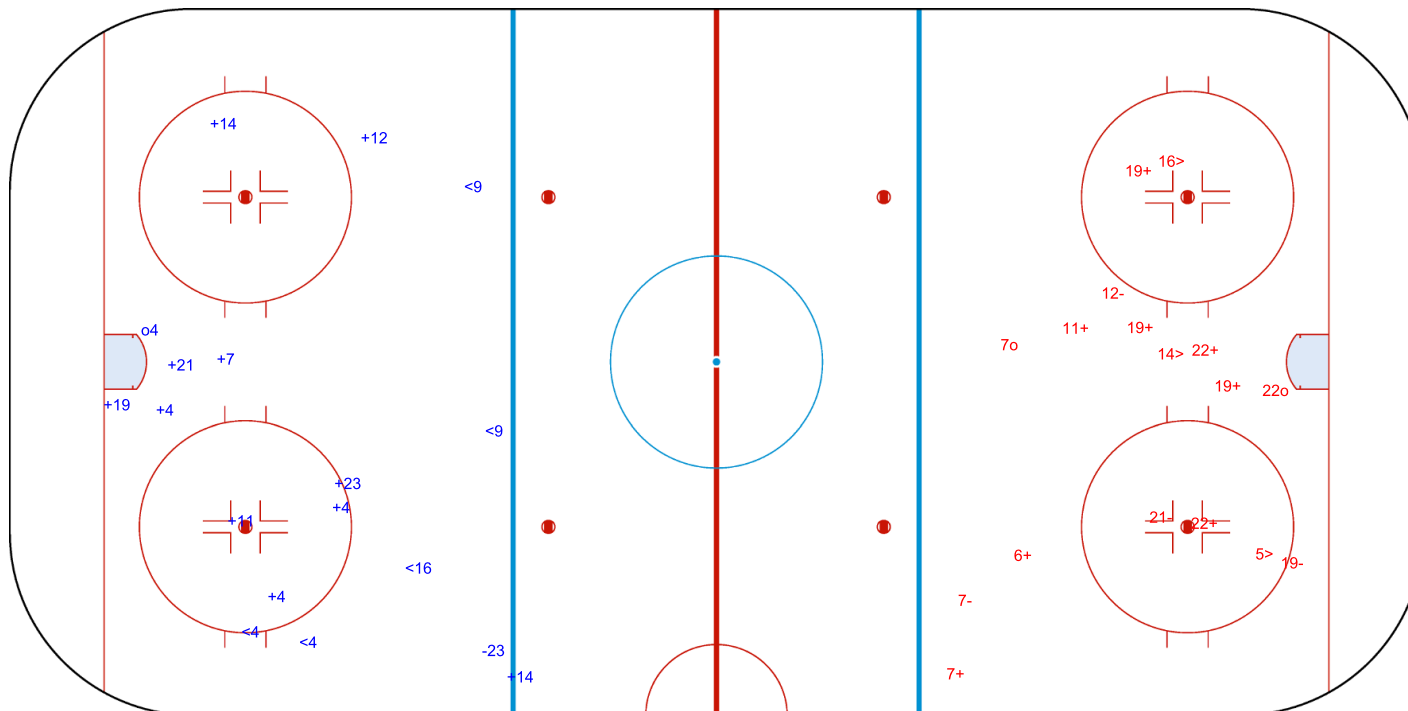

Shots by LUX

Goals (o): 1   SSG (+): 11
SSP (<): 5   SPG (-): 1

GK 1 of BIH

BIH → 3rd Period ← LUX

Shots by BIH

Goals (o): 2   SSG (+): 8
SSP (>): 3   SPG (-): 4

GK 1 of LUX

Legend:	
GK	Goalkeeper
SPG	Shots past goal
SSG	Shots saved by goalkeeper
SSP	Shots saved by player