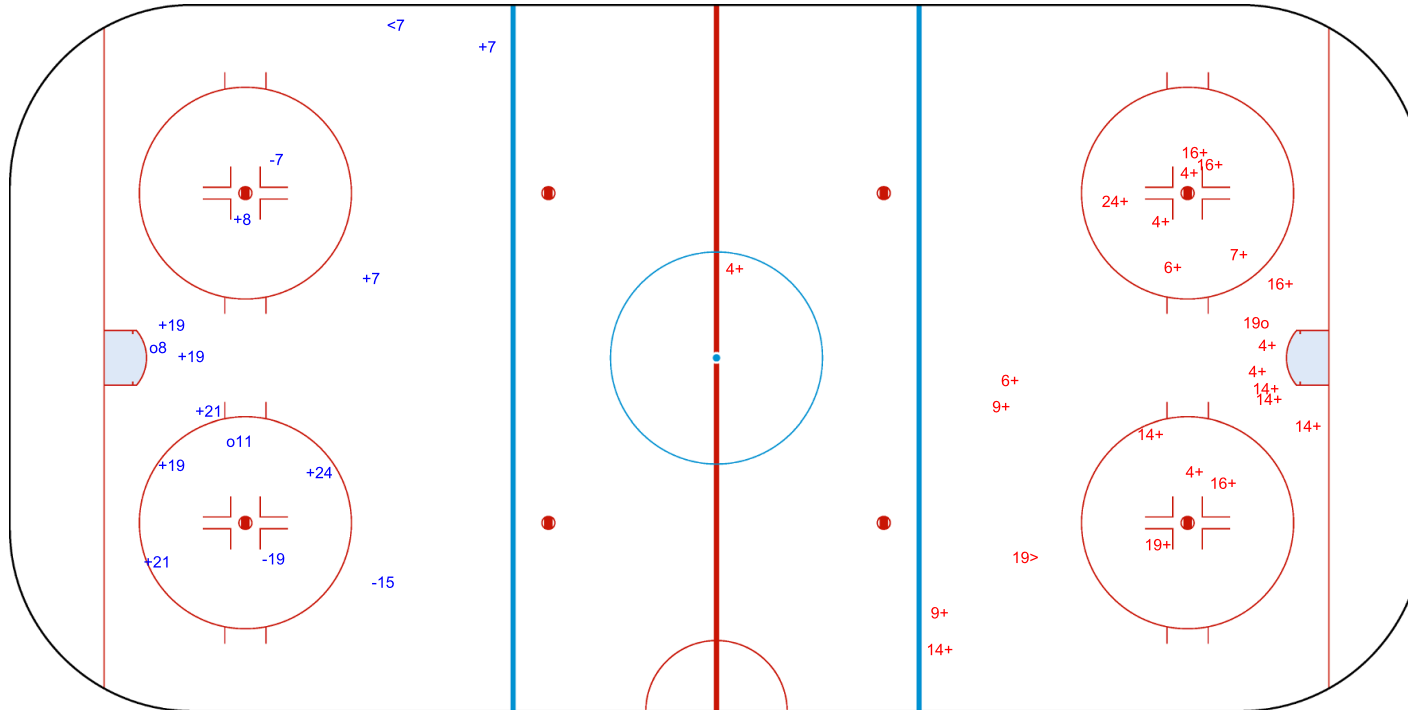

GK 1 of LUX

2nd Period

Shots by LUX

Goals (o): 1    SSG (+): 22  
SSP (>): 1    SPG (-): 0

GK 1 of BIH

Shots by LUX

Goals (o): 1    SSG (+): 11  
SSP (<): 5    SPG (-): 1

GK 1 of BIH