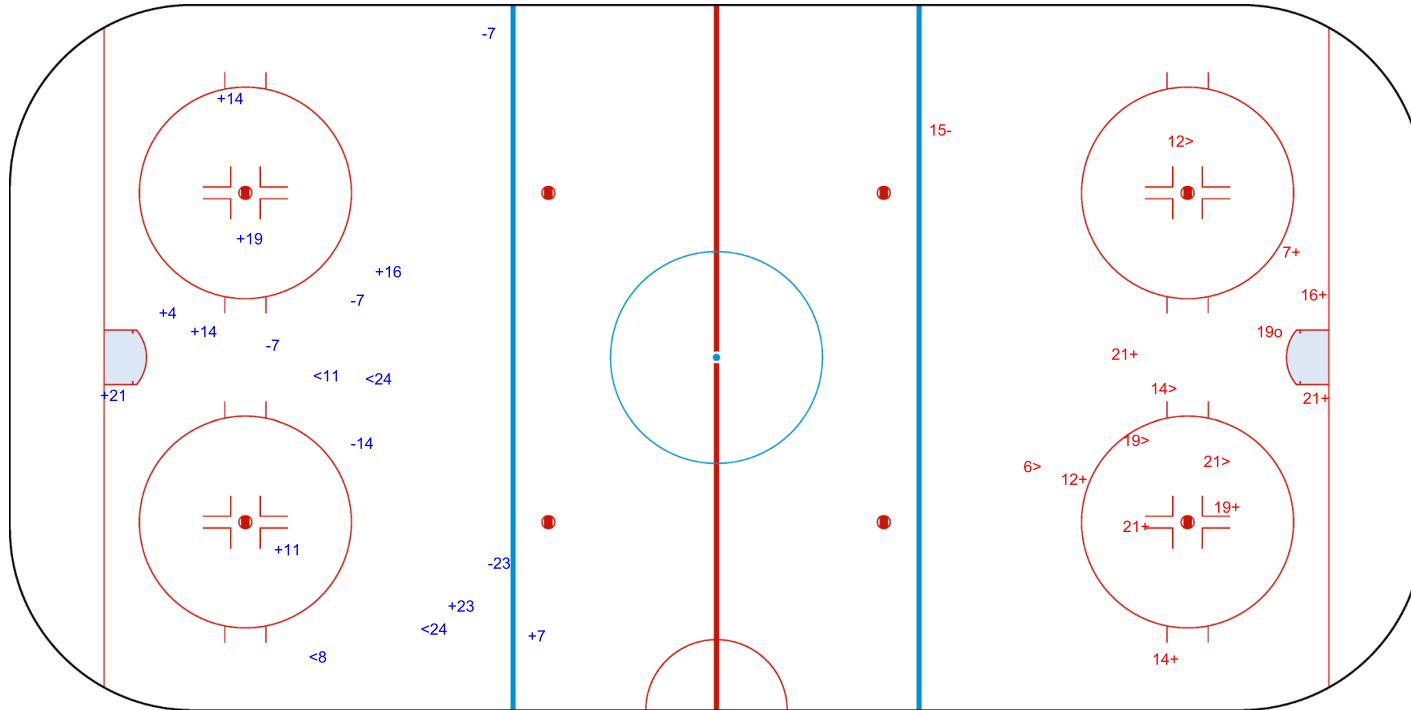

SHOT CHART  
LUX - BIH

Shots by LUX  
Goals (o): 0  
SSP (<): 4  
SSG (+): 9  
SPG (-): 5

GK 1 of BIH

1st Period

Shots by BIH  
Goals (o): 1  
SSP (>): 5  
SSG (+): 8  
SPG (-): 1

GK 1 of LUX

Shots by BIH

Goals (o): 2    SSG (+): 9  
SSP (<): 1    SPG (-): 3