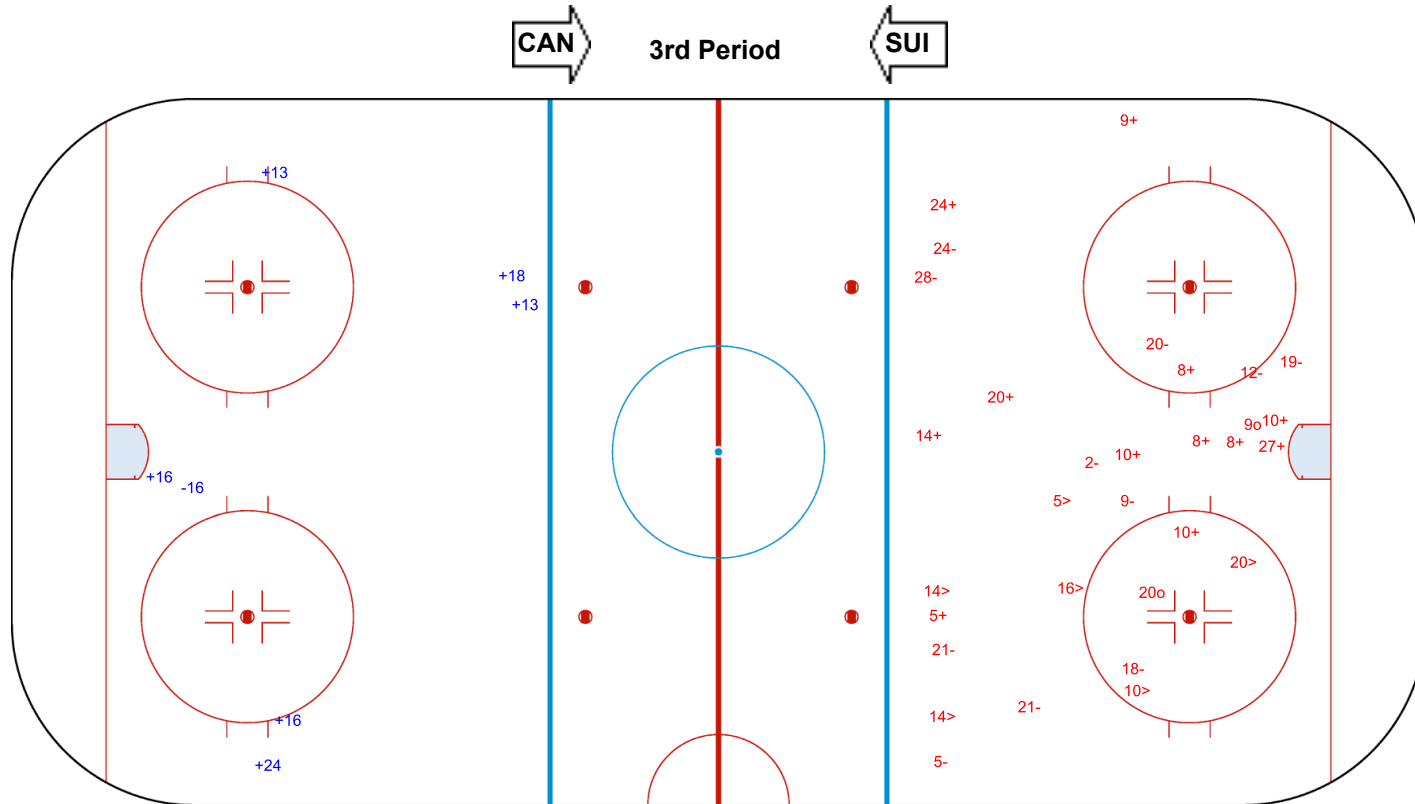

Shots by SUI
Goals (o): 0
SSP (<): 0
SSG (+): 6
SPG (-): 1

GK 30 of CAN

Shots by CAN
Goals (o): 2
SSP (>): 6
SSG (+): 12
SPG (-): 11

GK 29 of SUI

Legend:	
GK	Goalkeeper
SPG	Shots past goal
SSG	Shots saved by goalkeeper
SSP	Shots saved by player