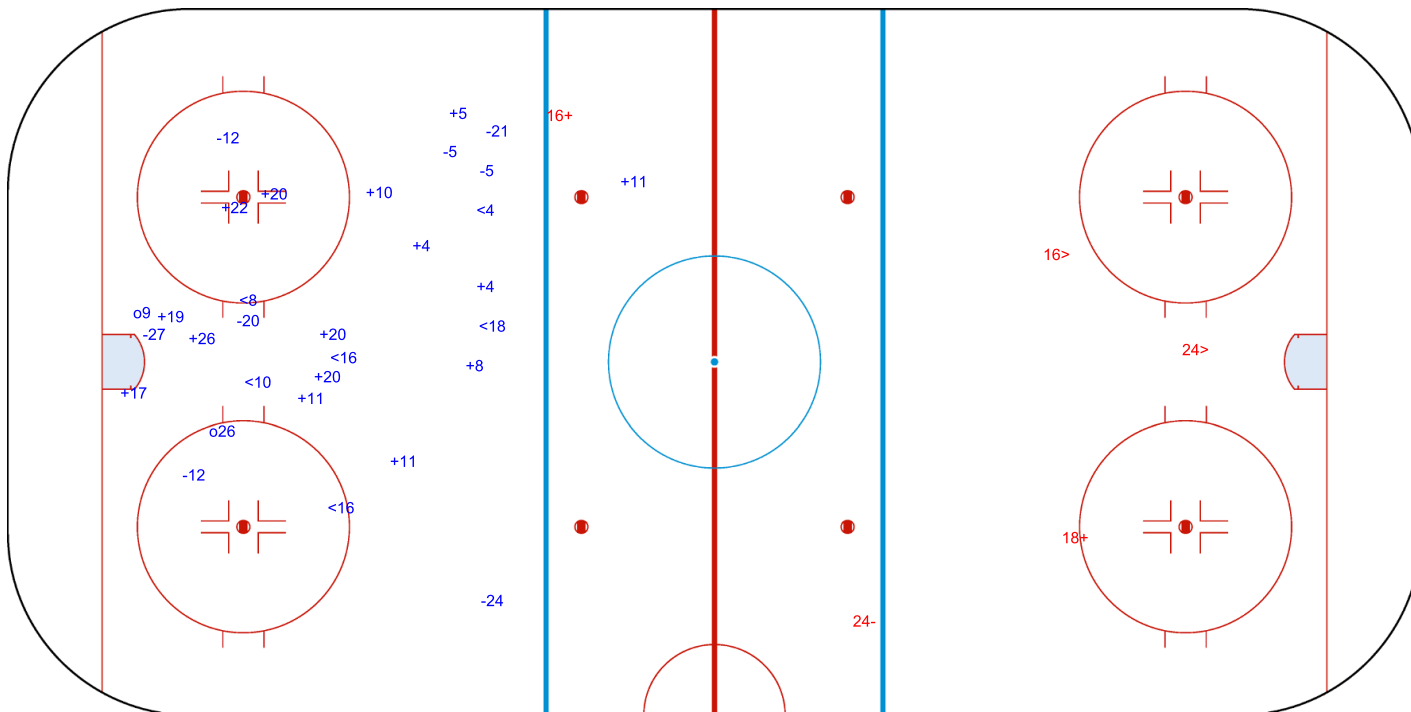

Shots by CAN

Goals (o): 2 SSG (+): 15
SSP (<): 6 SPG (-): 8

GK 29 of SUI

SUI → 2nd Period ← CAN

Shots by SUI

Goals (o): 0 SSG (+): 2
SSP (>): 2 SPG (-): 1

GK 30 of CAN

Shots by SUI
Goals (o): 0
SSP (<): 0
SSG (+): 6
SPG (-): 1

GK 30 of CAN

Shots by CAN
Goals (o): 2
SSP (>): 6
SSG (+): 12
SPG (-): 11

GK 29 of SUI

Legend:	
GK	Goalkeeper
SPG	Shots past goal
SSG	Shots saved by goalkeeper
SSP	Shots saved by player