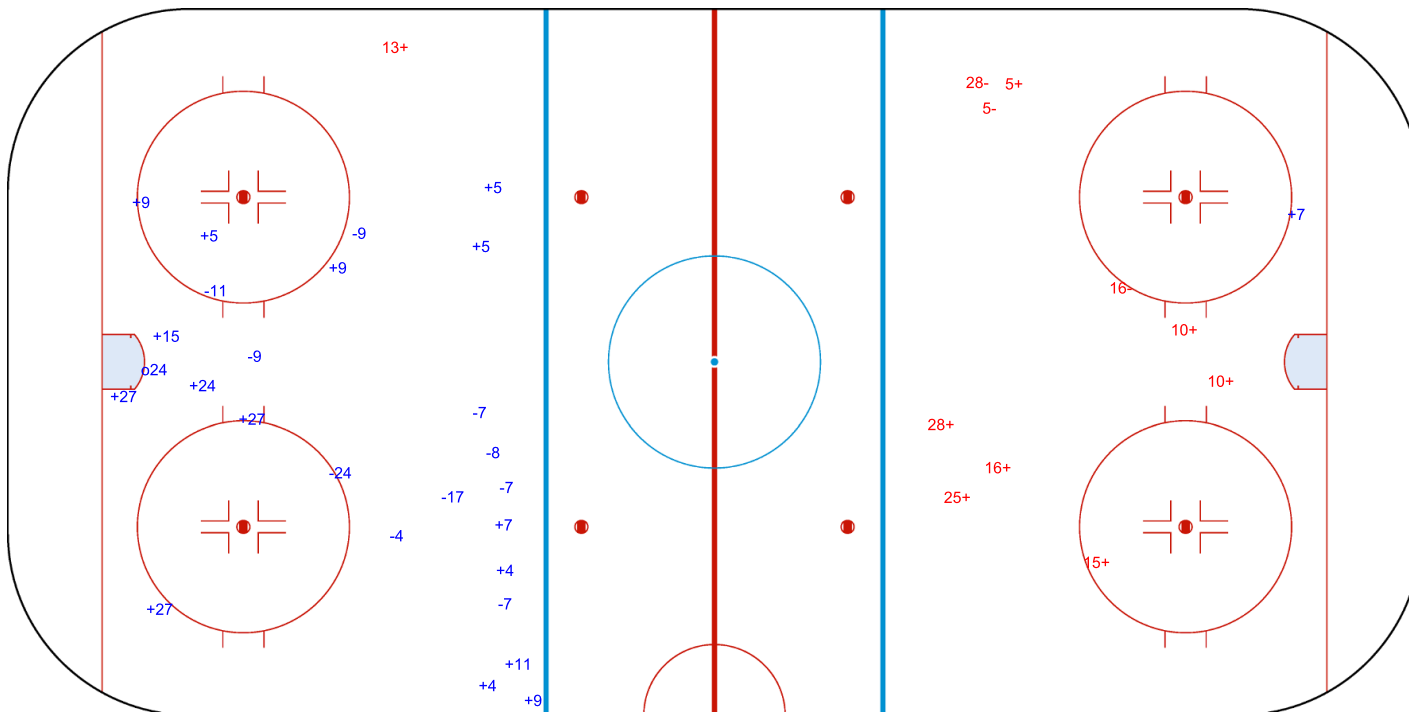

Goals (o): 1    SSG (+): 16  
SSP (<): 0    SPG (-): 10

GK 29 of SUI

SUI → 2nd Period ← SWE

Shots by SUI

Goals (o): 0    SSG (+): 8  
SSP (>): 0    SPG (-): 3

GK 30 of SWE

Shots by SUI

Goals (o): 0    SSG (+): 4  
SSP (<): 2    SPG (-): 4