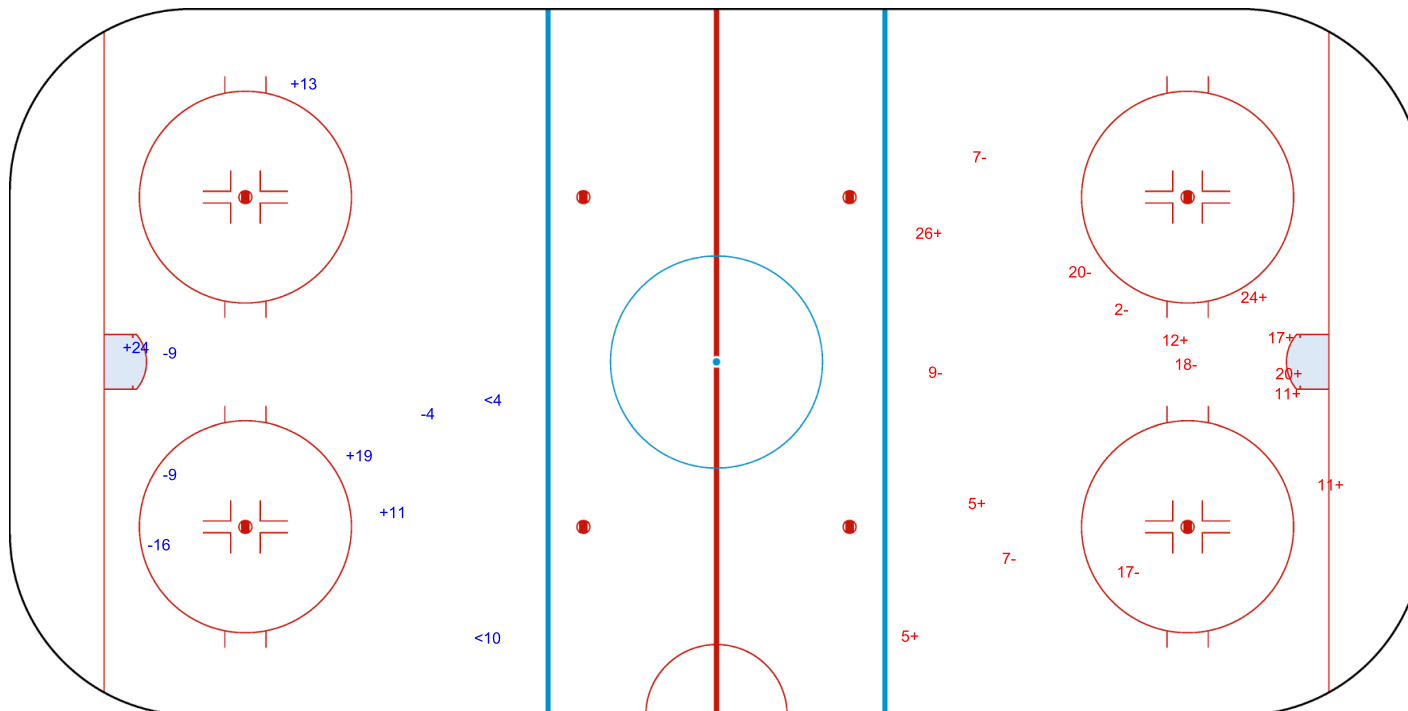

GK 30 of SWE

3rd Period

Shots by SWE

Goals (o): 0    SSG (+): 9  
SSP (>): 0    SPG (-): 7

GK 29 of SUI

<b>Legend:</b>					
<b>GK</b>	Goalkeeper	<b>SPG</b>	Shots past goal	<b>SSG</b>	Shots saved by goalkeeper
				<b>SSP</b>	Shots saved by player