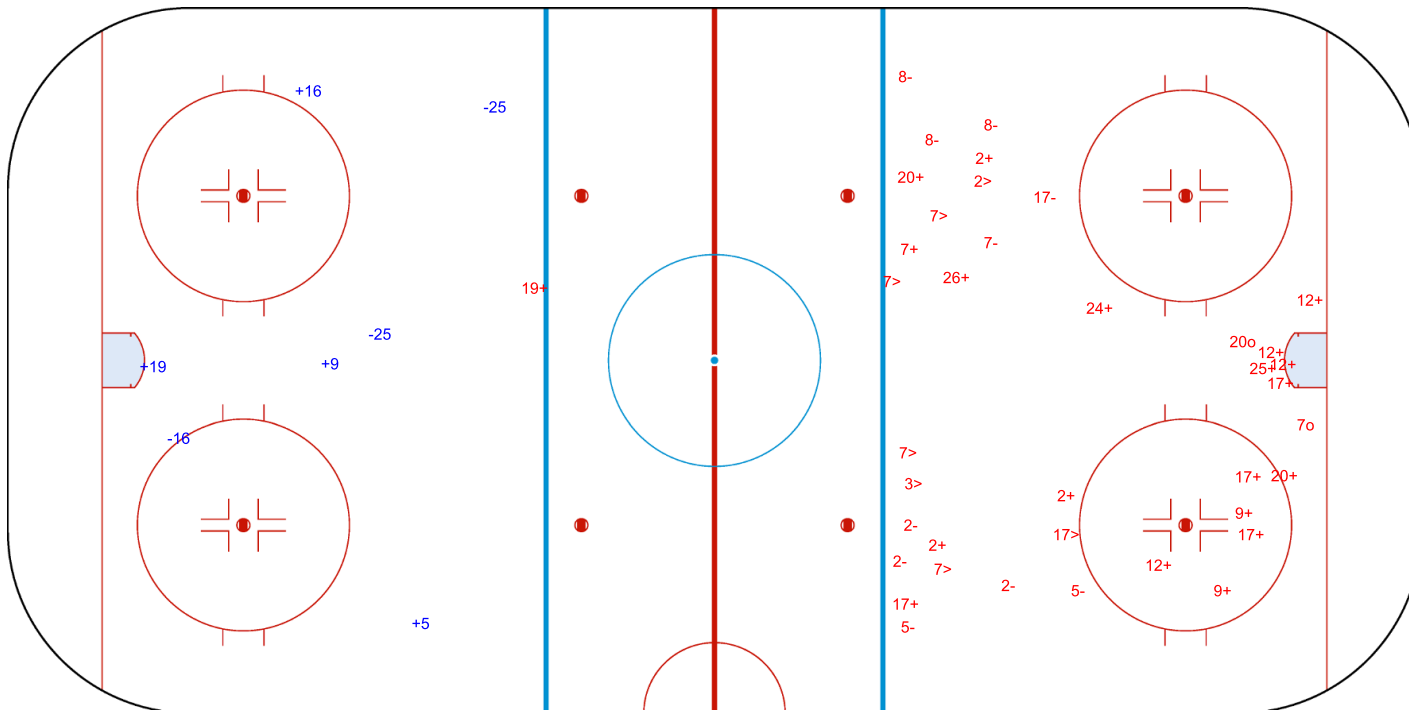

SHOT CHART  
SWE - SUI

Shots by SUI  
Goals (o): 0  
SSP (<): 0  
SSG (+): 4  
SPG (-): 3

GK 30 of SWE

1st Period

Shots by SWE  
Goals (o): 2  
SSP (>): 7  
SSG (+): 20  
SPG (-): 10

GK 29 of SUI

Shots by SWE