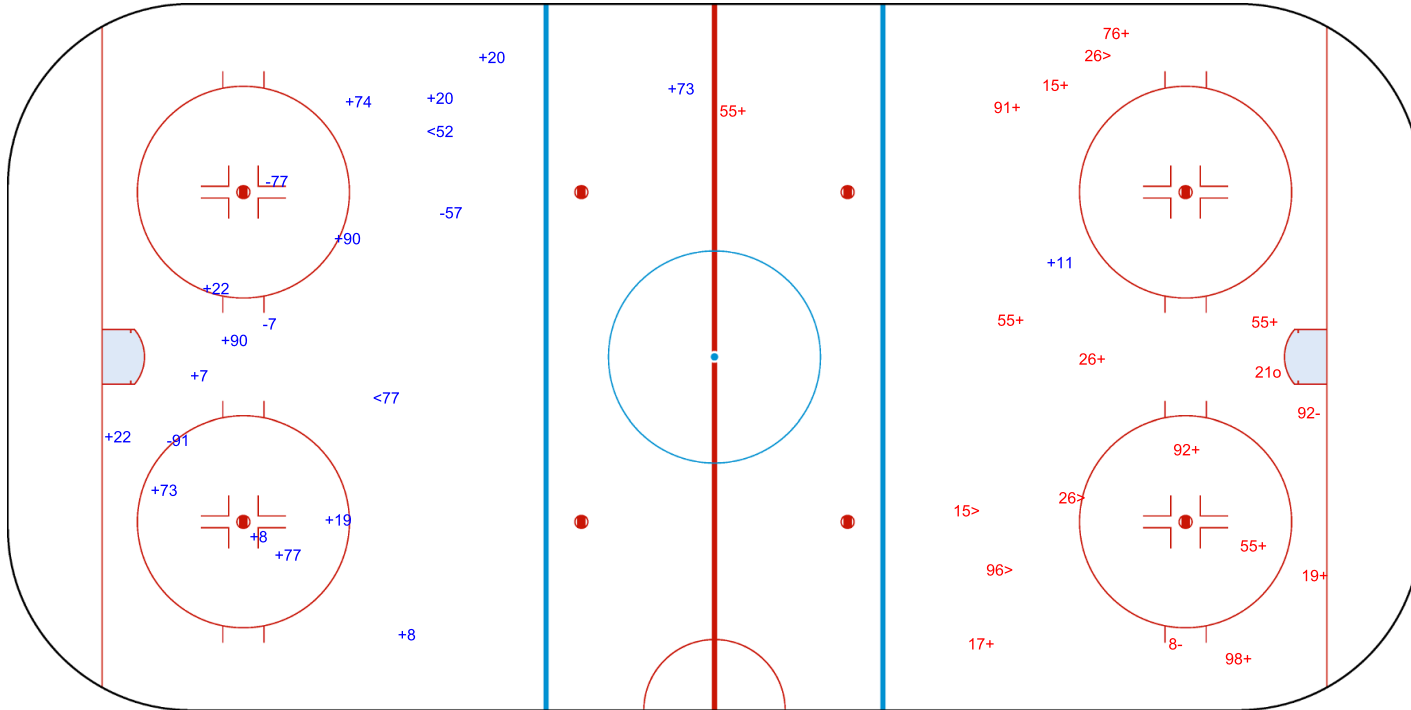

SHOT CHART
SLO - CAN

Shots by CAN
Goals (o): 0
SSP (<): 2
SSG (+): 15
SPG (-): 4

GK 35 of SLO

SLO → 1st Period ← CAN

Shots by SLO
Goals (o): 1
SSP (>): 4
SSG (+): 12
SPG (-): 2

GK 27 of CAN

Shots by CAN
Goals (o): 2 SSG (+): 11
SSP (-): 5 SPG (-): 7

GK 35 of SLO

SLO → 3rd Period ← CAN

Shots by SLO
Goals (o): 1 SSG (+): 8
SSP (>): 1 SPG (-): 5

GK 27 of CAN

Legend:	
GK	Goalkeeper
SPG	Shots past goal
SSG	Shots saved by goalkeeper
SSP	Shots saved by player