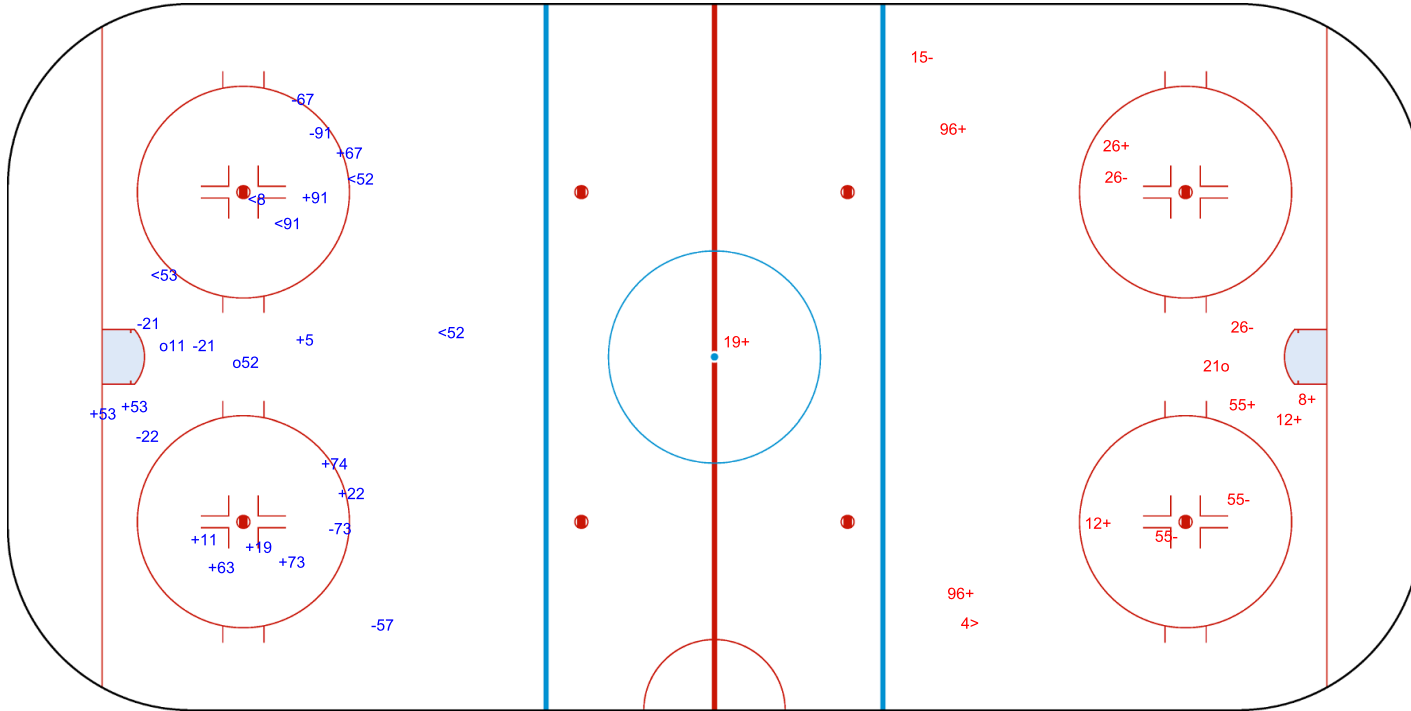

SHOT CHART
SLO - CAN

Shots by CAN
Goals (o): 0
SSP (<): 2
SSG (+): 15
SPG (-): 4

GK 35 of SLO

SLO → 1st Period ← CAN

Shots by SLO
Goals (o): 1
SSP (>): 4
SSG (+): 12
SPG (-): 2

GK 27 of CAN

Shots by CAN
Goals (o): 2 SSG (+): 11
SSP (-): 5 SPG (-): 7

GK 35 of SLO

SLO → 3rd Period ← CAN

Shots by SLO
Goals (o): 1 SSG (+): 8
SSP (>): 1 SPG (-): 5

GK 27 of CAN

Legend:	
GK	Goalkeeper
SPG	Shots past goal
SSG	Shots saved by goalkeeper
SSP	Shots saved by player