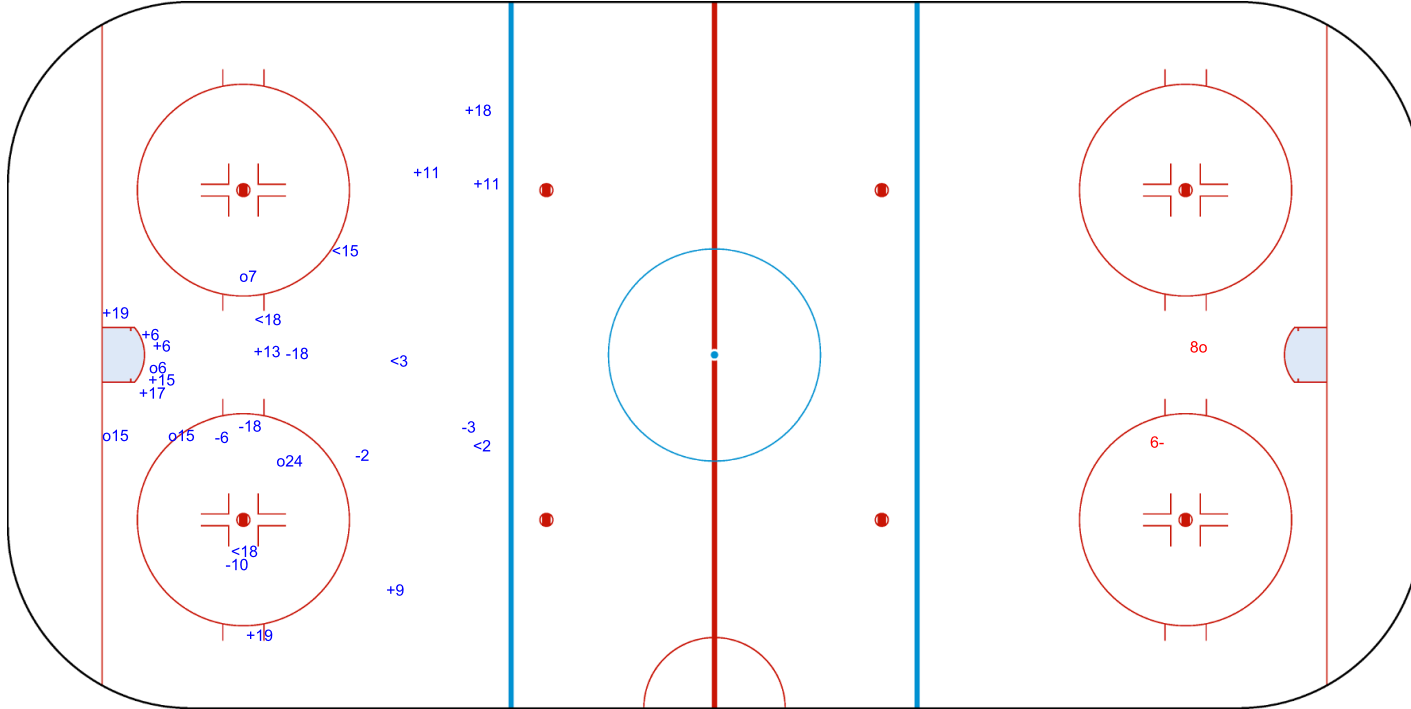

Shots by ROU

Goals (o): 5   SSG (+): 11
SSP (<): 5   SPG (-): 6

GK 1 of RSA

GK 20 of RSA

RSA

3rd Period

ROU

Shots by RSA

Goals (o): 1   SSG (+): 0
SSP (>): 0   SPG (-): 1

GK 25 of ROU

Legend:	
GK Goalkeeper	SSP Shots saved by player
SPG Shots past goal	SSG Shots saved by goalkeeper