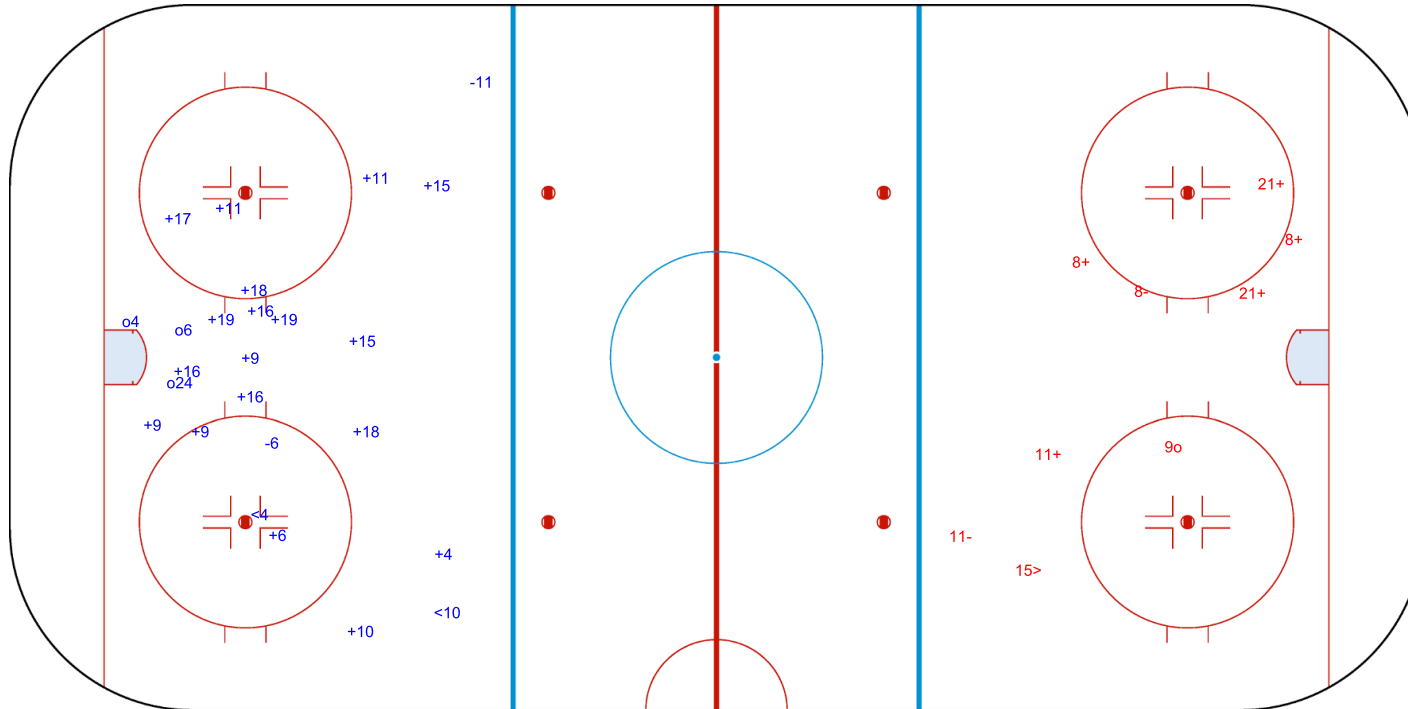

SHOT CHART  
RSA - ROU

Shots by ROU  
Goals (o): 3  
SSP (<): 2  
SSG (+): 18  
SPG (-): 2

GK 1 of RSA

RSA → 1st Period ← ROU

Shots by RSA  
Goals (o): 1  
SSP (>): 1  
SSG (+): 5  
SPG (-): 2

GK 20 of ROU

GK 25 of ROU

Shots by RSA

Goals (o): 0    SSG (+): 4  
SSP (<): 0    SPG (-): 0

GK 25 of ROU

ROU

2nd Period

RSA

Shots by ROU