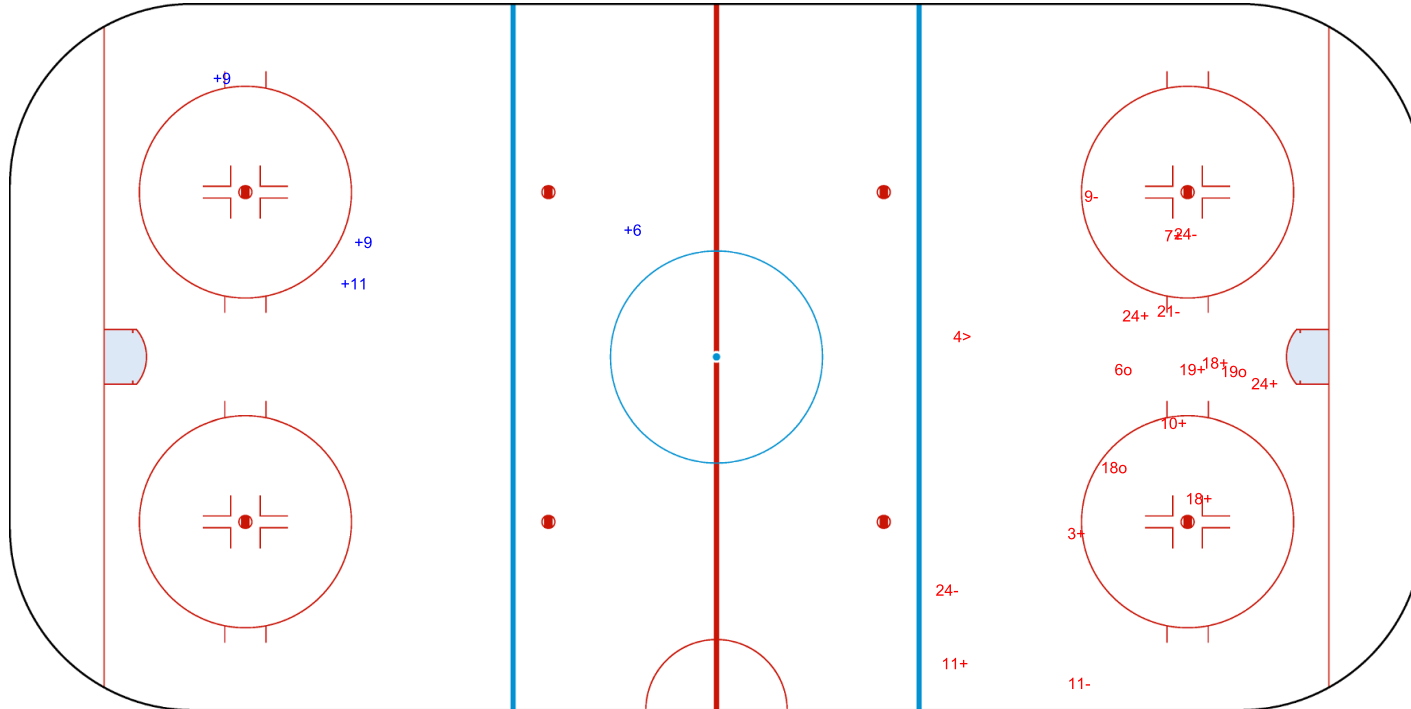

SHOT CHART  
RSA - ROU

Shots by ROU  
Goals (o): 3  
SSP (<): 2  
SSG (+): 18  
SPG (-): 2

GK 1 of RSA

RSA → 1st Period ← ROU

Shots by RSA  
Goals (o): 1  
SSP (>): 1  
SSG (+): 5  
SPG (-): 2

GK 20 of ROU

GK 25 of ROU

Shots by RSA

Goals (o): 0    SSG (+): 4  
SSP (<): 0    SPG (-): 0

GK 25 of ROU

ROU

2nd Period

RSA

Shots by ROU