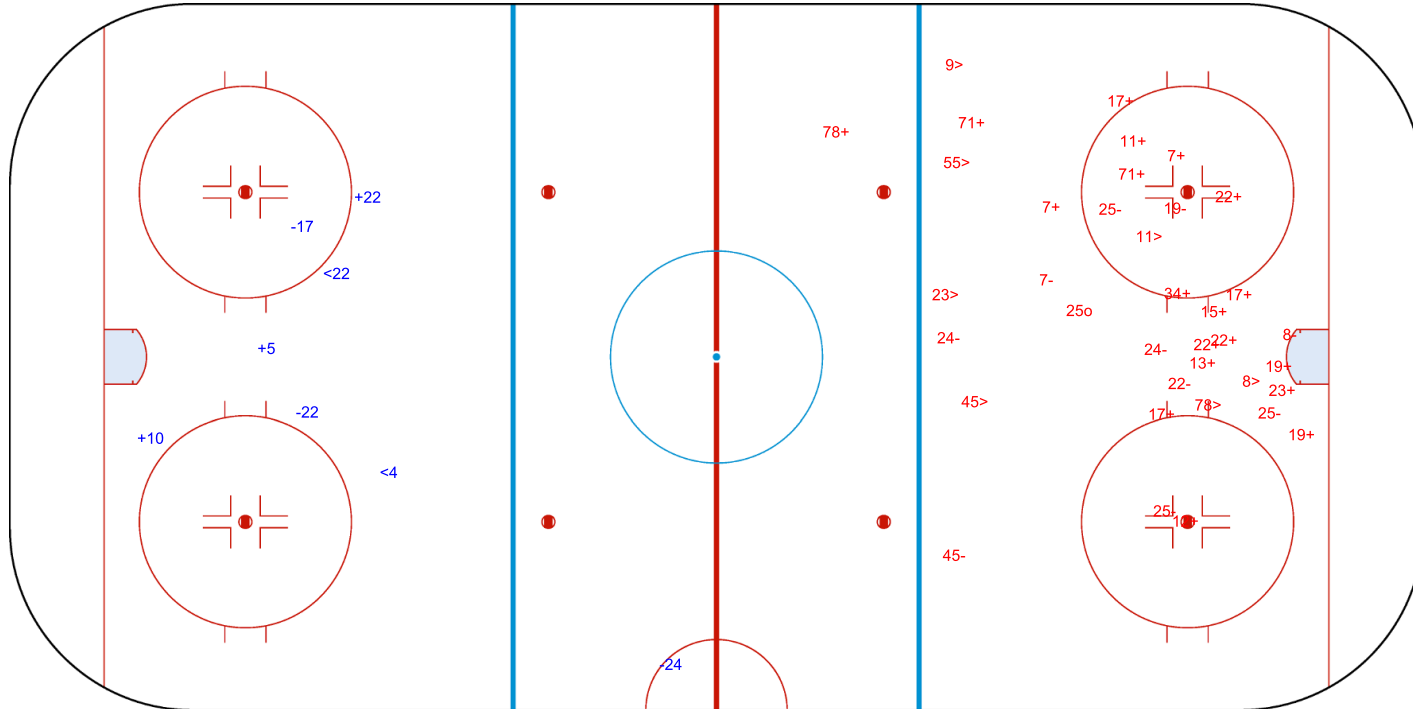

Shots by NOR

Goals (o): 0   SSG (+): 3
SSP (-): 2   SPG (-): 3

GK 30 of SWE

SWE → 3rd Period ← NOR

Shots by SWE

Goals (o): 1   SSG (+): 19
SSP (>): 7   SPG (-): 10

GK 1 of NOR

Legend:		
GK	Goalkeeper	
SPG	Shots past goal	
SSG	Shots saved by goalkeeper	
SSP	Shots saved by player