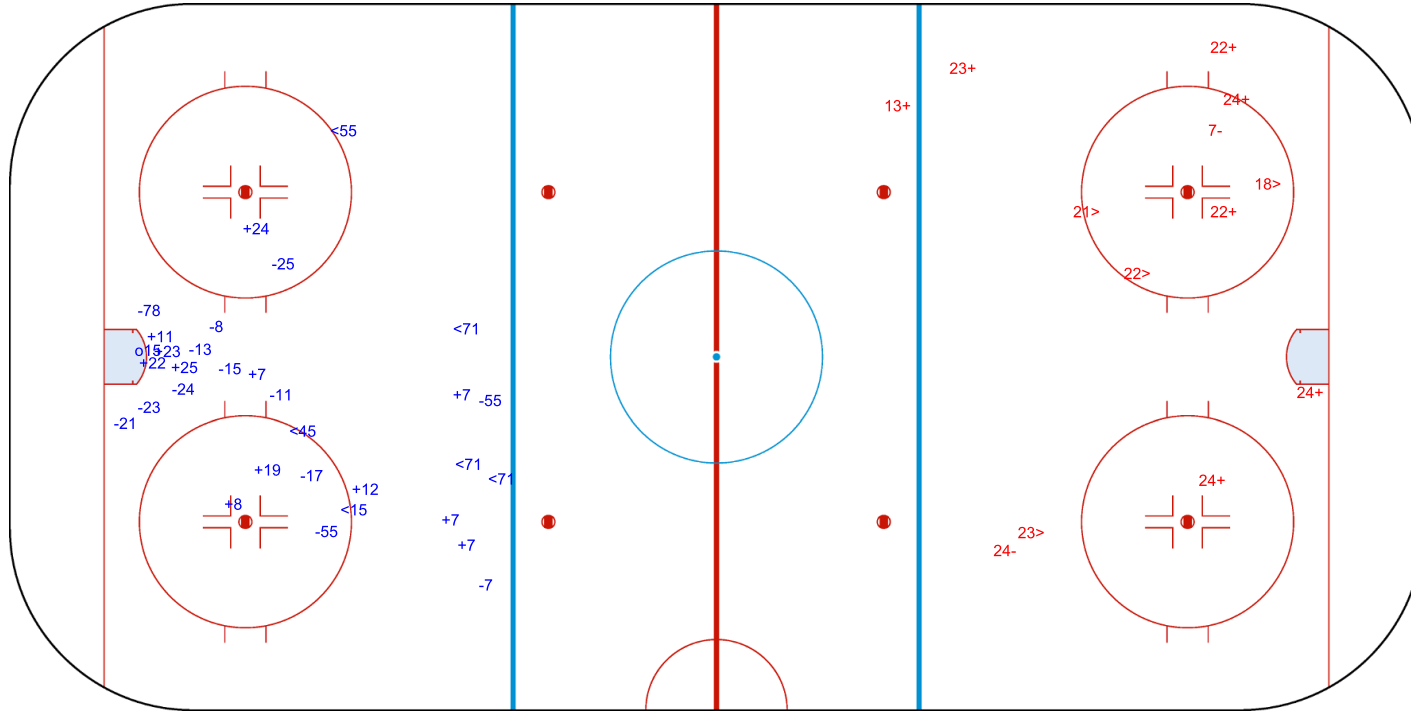

Shots by SWE

Goals (o): 1   SSG (+): 12
SSP (<): 6   SPG (-): 13

GK 1 of NOR

2nd Period

Shots by NOR

Goals (o): 0   SSG (+): 7
SSP (>): 4   SPG (-): 2

GK 30 of SWE