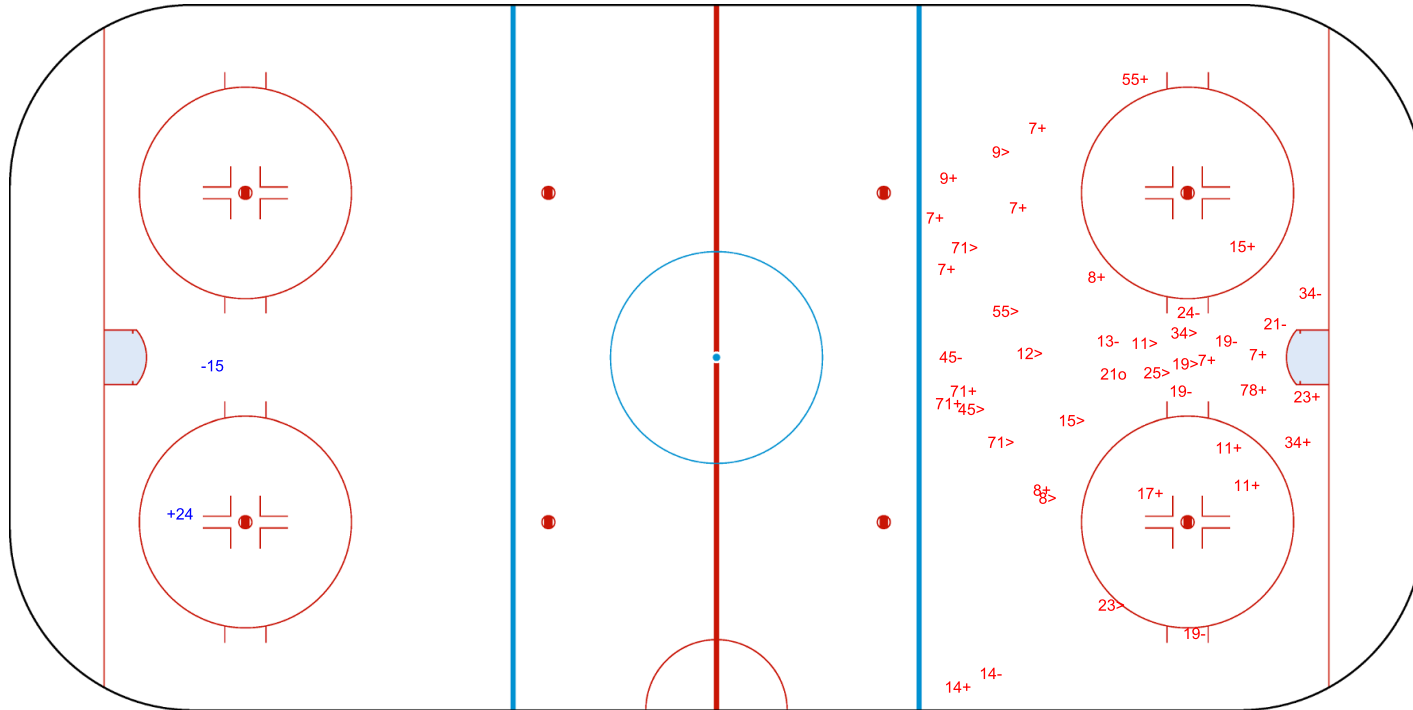

SHOT CHART
SWE - NOR

Shots by NOR
Goals (o): 0
SSP (<): 0
SSG (+): 1
SPG (-): 1

GK 30 of SWE

1st Period

Shots by SWE
Goals (o): 1
SSP (>): 13
SSG (+): 20
SPG (-): 9

GK 1 of NOR

Shots by SWE

Goals (o): 1 SSG (+): 12
SSP (<): 6 SPG (-): 13

GK 1 of NOR

2nd Period

Shots by NOR

Goals (o): 0 SSG (+): 7
SSP (>): 4 SPG (-): 2

GK 30 of SWE

Shots by NOR

Goals (o): 0 SSG (+): 3
SSP (-): 2 SPG (-): 3

GK 30 of SWE