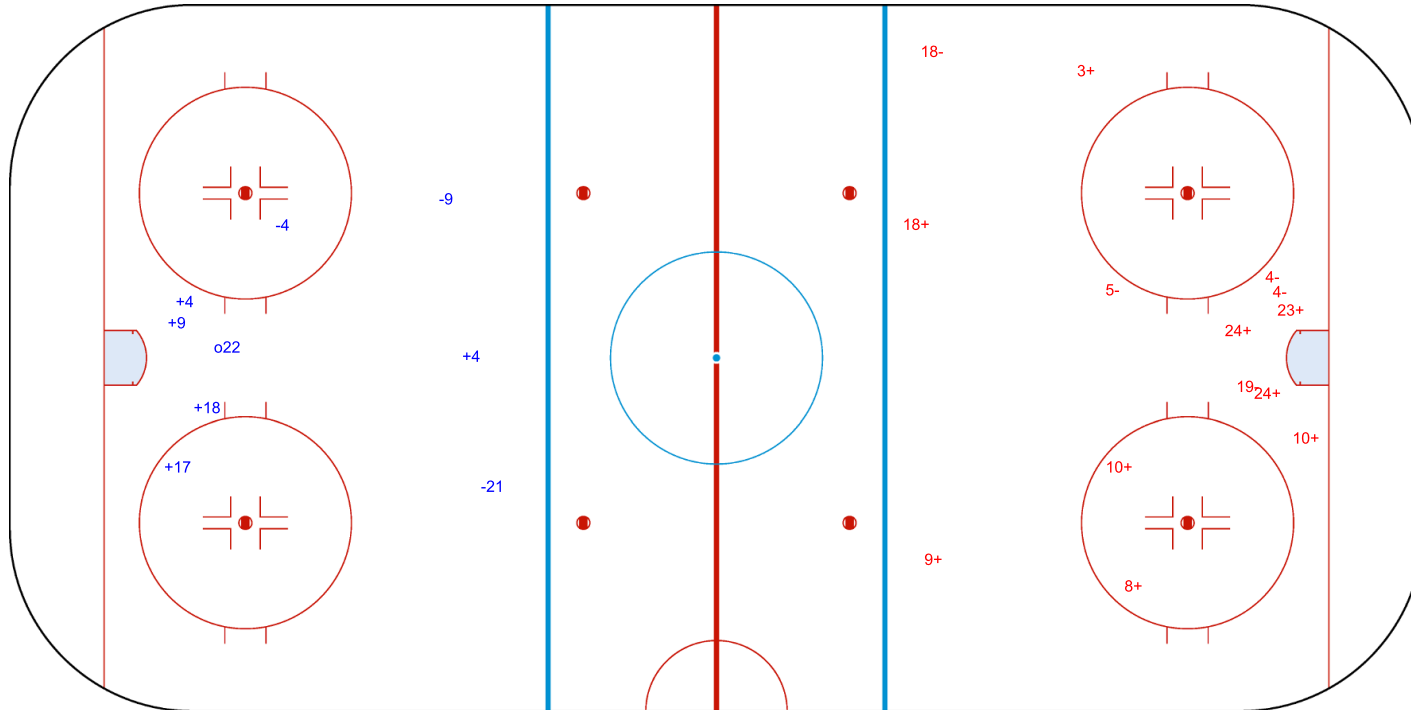

Goals (o): 1 SSG (+): 5
SSP (<): 0 SPG (-): 3

GK 25 of BEL

BEL

Period: 2

CHN

Shots by BEL

Goals (o): 0 SSG (+): 9
SSP (>): 0 SPG (-): 5

GK 1 of CHN