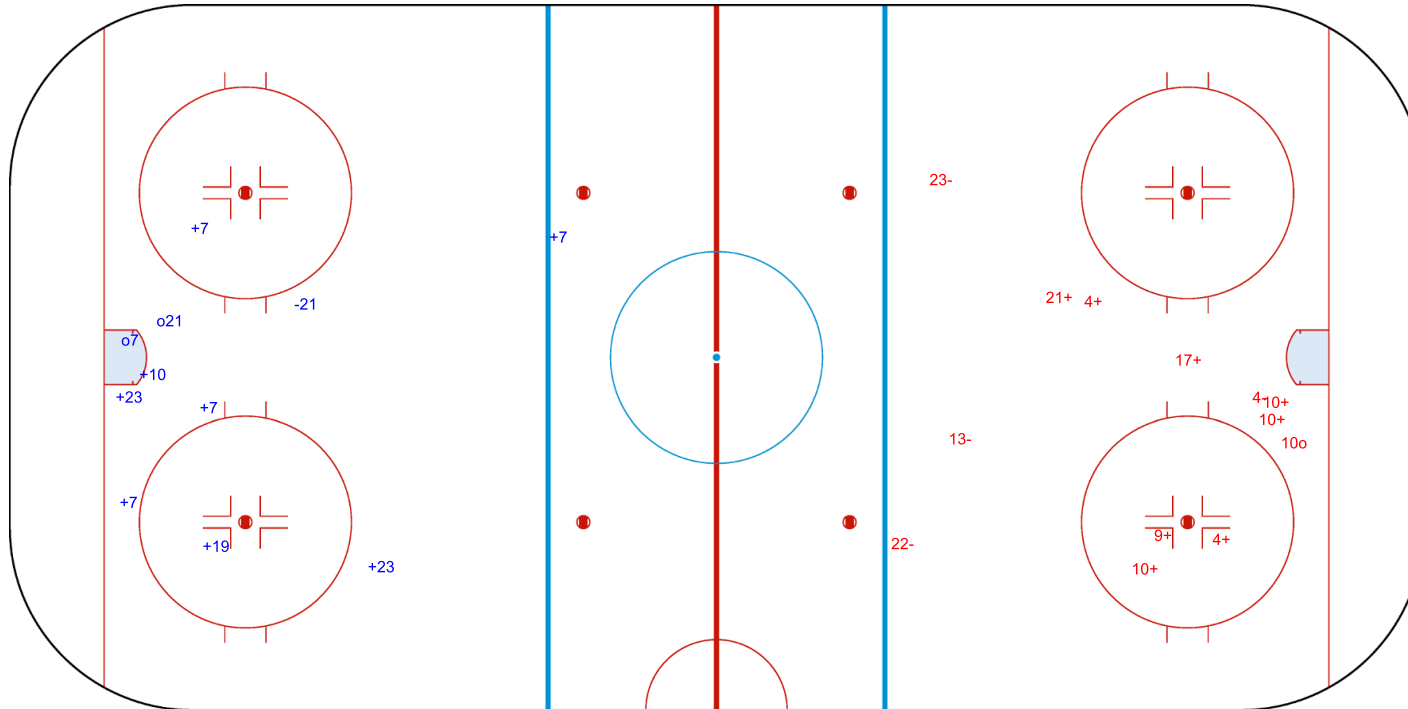

SHOT CHART

CHN - BEL

Shots by BEL
Goals (o): 2 SSG (+): 8
SSP (<): 0 SPG (-): 1

GK 1 of CHN

CHN → Period: 1 ← BEL

Shots by CHN
Goals (o): 1 SSG (+): 8
SSP (>): 0 SPG (-): 4

GK 25 of BEL

Shots by CHN