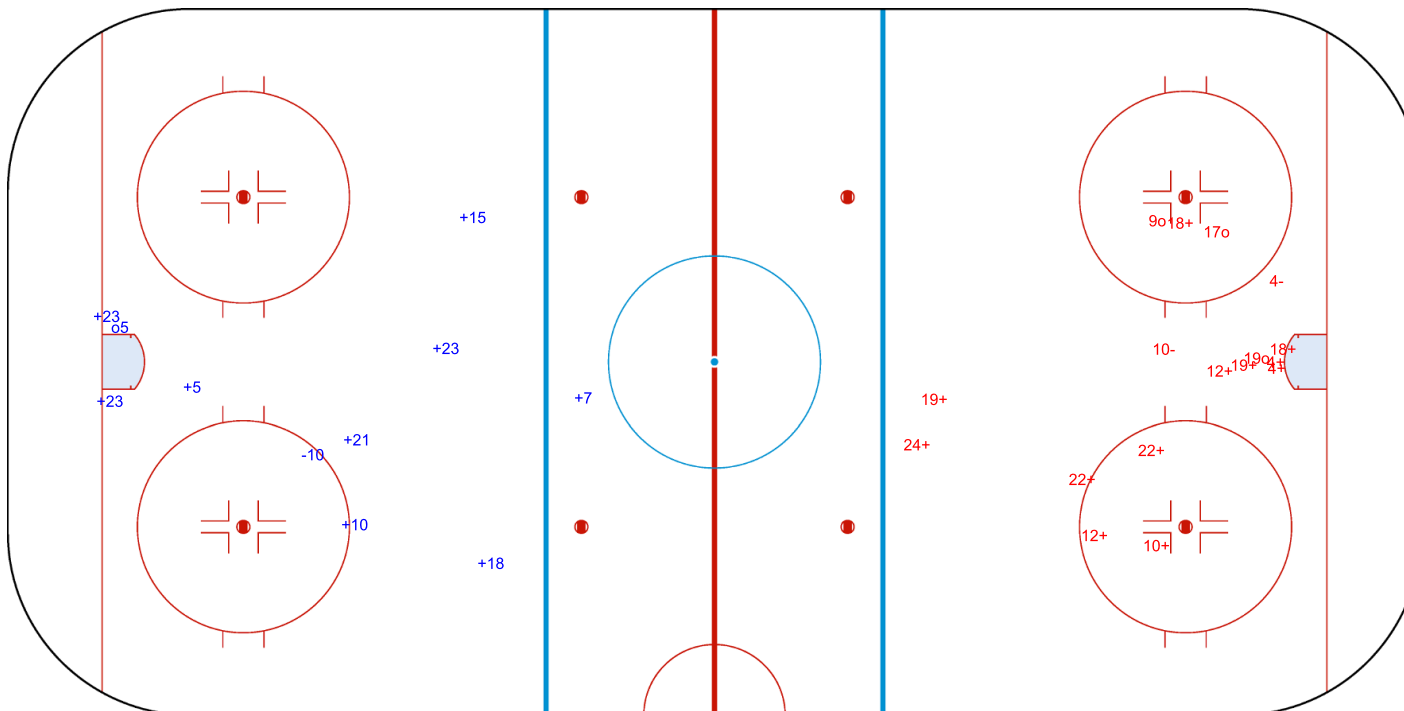

Shots by BEL
Goals (o): 1 SSG (+): 9
SSP (<): 0 SPG (-): 1

GK 1 of CHN

Period: 3

Shots by CHN
Goals (o): 3 SSG (+): 12
SSP (>): 0 SPG (-): 2

GK 25 of BEL

Legend:	GK Goalkeeper	SPG Shots past goal	SSG Shots saved by goalkeeper	SSP Shots saved by player
----------------	----------------------	----------------------------	--------------------------------------	----------------------------------