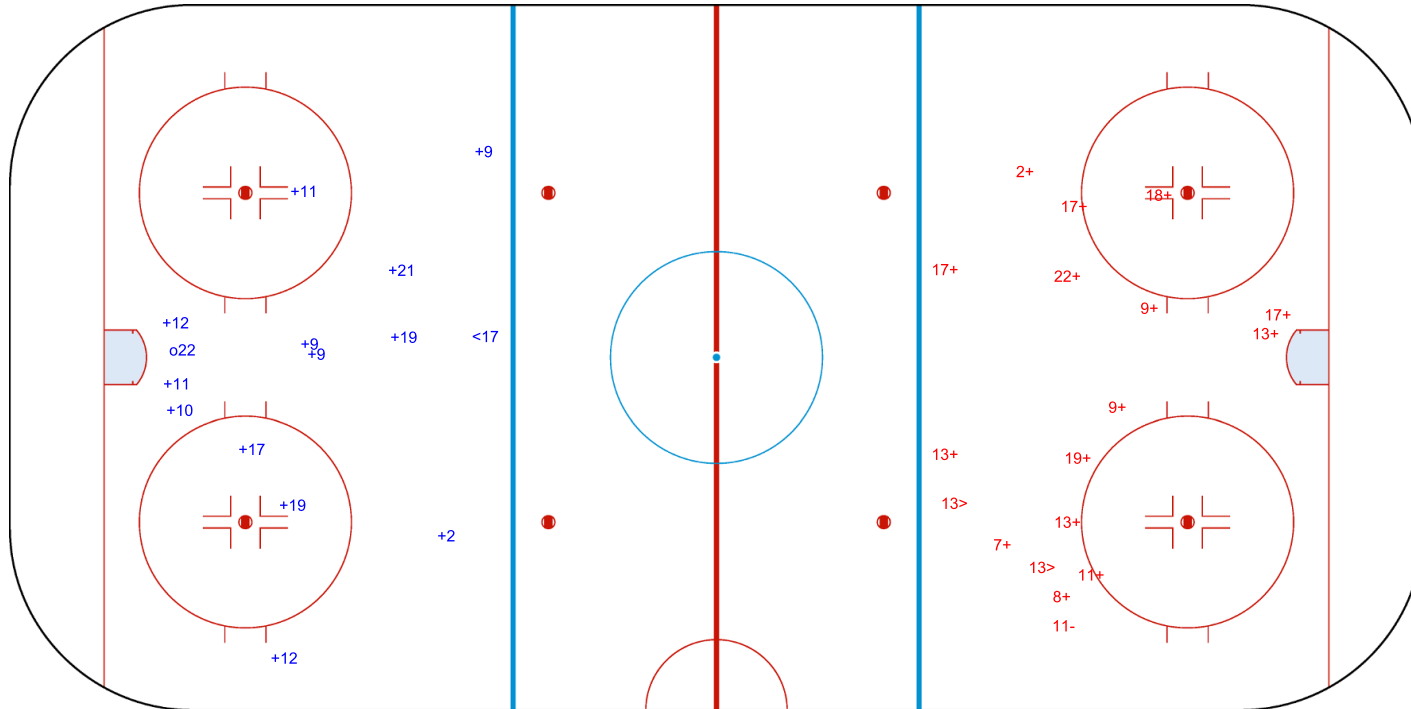

SHOT CHART

BEL - TPE

1st Period

Shots by BEL
Goals (o): 1 SSG (+): 13
SSP (<): 1 SPG (-): 0

Shots by TPE
Goals (o): 0 SSG (+): 15
SSP (>): 2 SPG (-): 1

GK 1 of TPE

GK 1 of BEL

Shots by TPE

Goals (o): 1 SSG (+): 7
SSP (<): 2 SPG (-): 0

GK 1 of BEL

2nd Period

Shots by BEL

Goals (o): 1 SSG (+): 10
SSP (>): 2 SPG (-): 0

GK 1 of TPE

Shots by BEL

Goals (o): 1