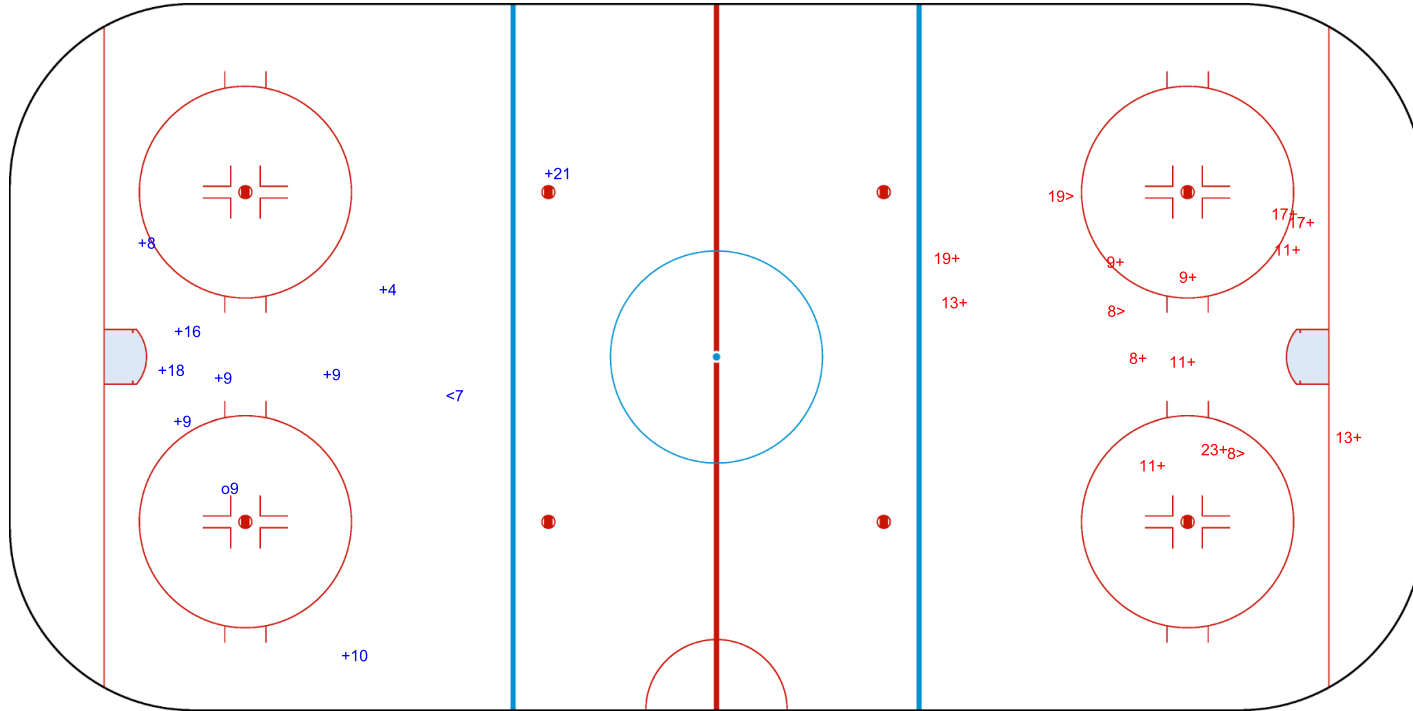

Shots by BEL

Goals (o): 1

SSG (+): 9

SSP (<): 1

SPG (-): 0

o9

GK 1 of TPE

3rd Period

Shots by TPE

Goals (o): 0

SSG (+): 12

SSP (>): 3

SPG (-): 0

GK 1 of BEL

Legend:		
GK	Goalkeeper	
SPG	Shots past goal	
SSG	Shots saved by goalkeeper	
SSP	Shots saved by player