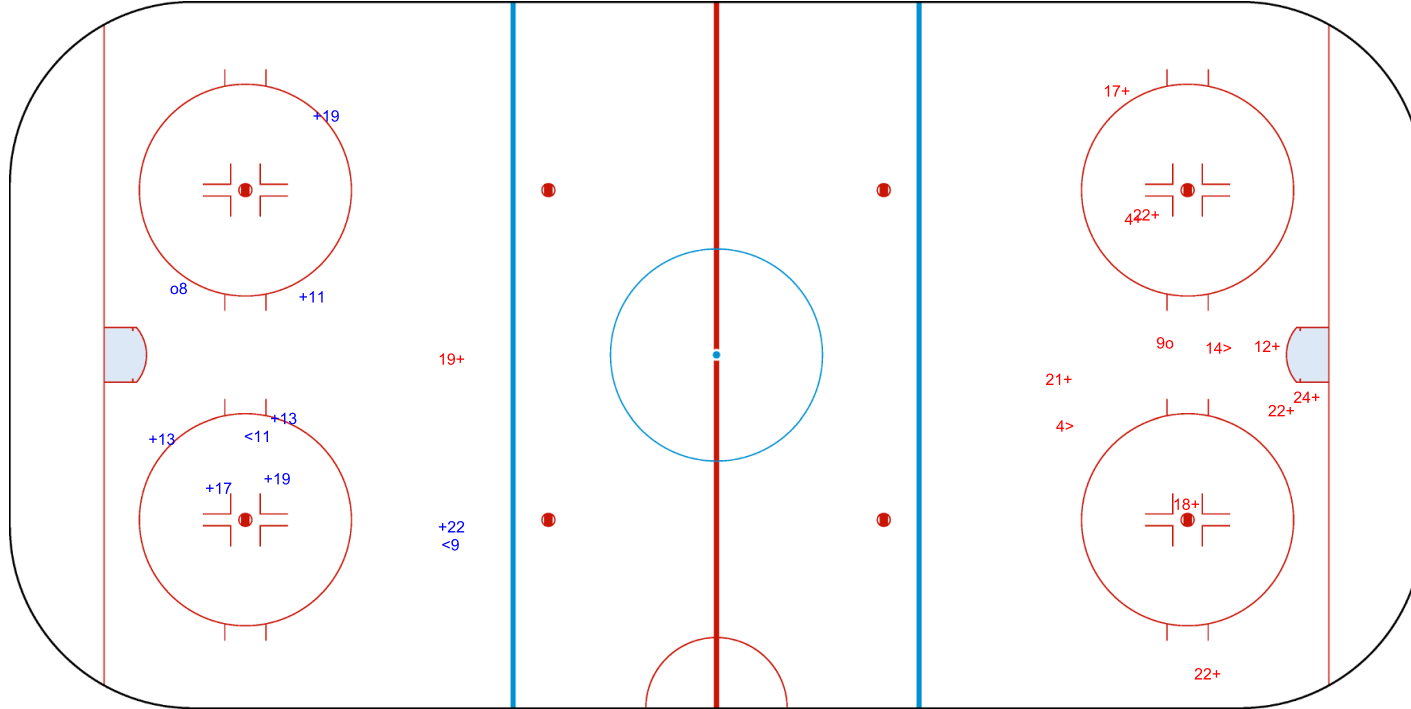

Shots by TPE

Goals (o): 1   SSG (+): 7
SSP (<): 2   SPG (-): 0

GK 1 of BEL

2nd Period

Shots by BEL

Goals (o): 1   SSG (+): 10
SSP (>): 2   SPG (-): 0

GK 1 of TPE