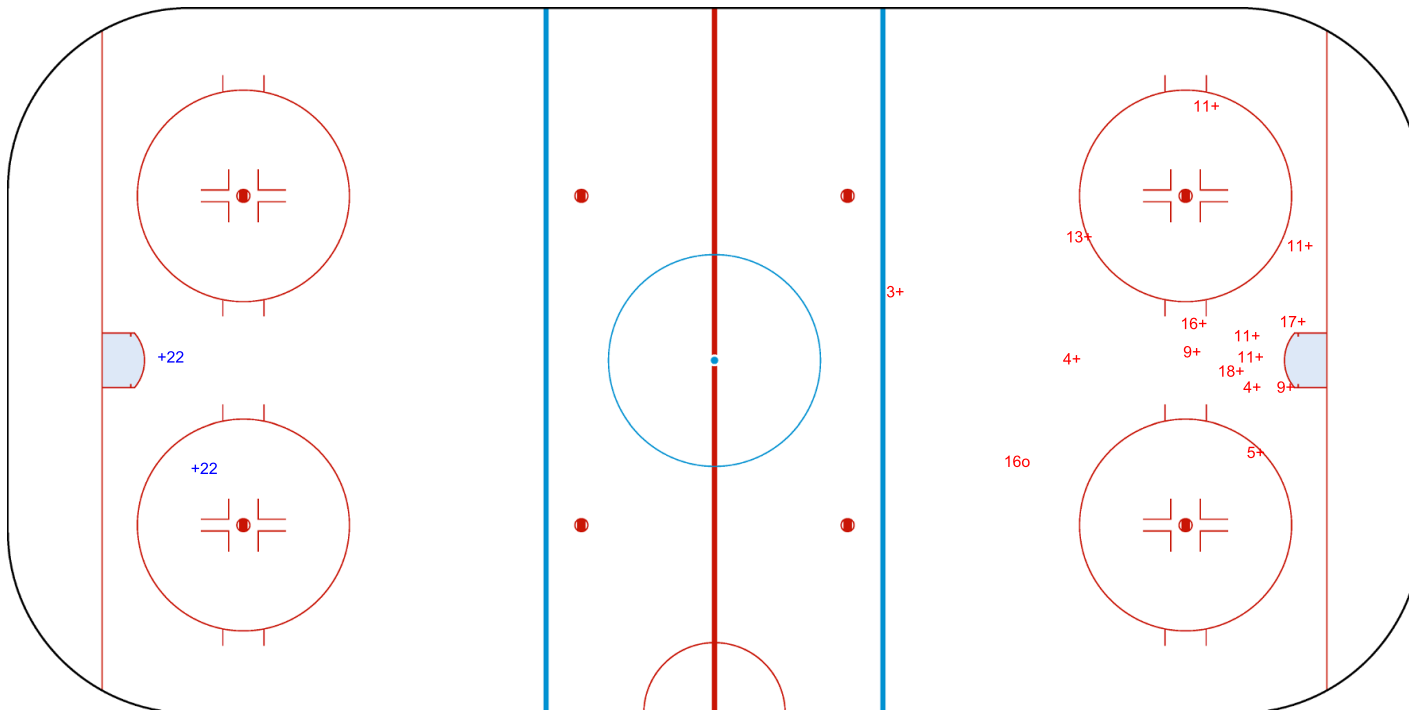

SHOT CHART

CRO - ISL

Period: 1

Shots by CRO
Goals (o): 0
SSP (<): 0

SSG (+): 2
SPG (-): 0

GK 20 of ISL

Shots by ISL
Goals (o): 1
SSP (>): 0

SSG (+): 14
SPG (-): 0

GK 1 of CRO

Shots by ISL

Goals (o): 3 SSG (+): 20
SSP (<): 0 SPG (-): 0

o23
o11
o7

GK 1 of CRO

Period: 2

Shots by CRO

Goals (o): 0 SSG (+): 2
SSP (>): 0 SPG (-): 0