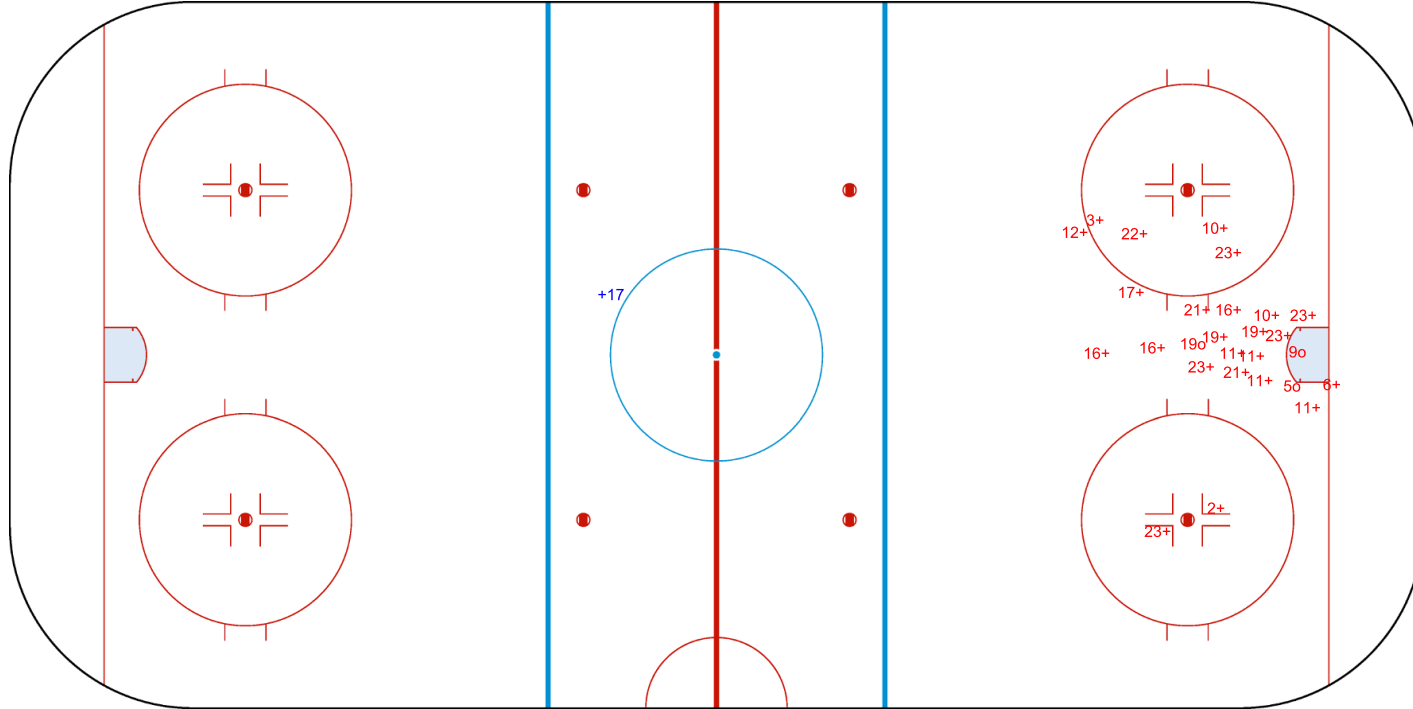

GK 20 of ISL

Shots by CRO

Goals (o): 0 SSG (+): 1
SSP (<): 0 SPG (-): 0

GK 20 of ISL

Period: 3

Shots by ISL

Goals (o): 3 SSG (+): 24
SSP (>): 0 SPG (-): 0

GK 1 of CRO