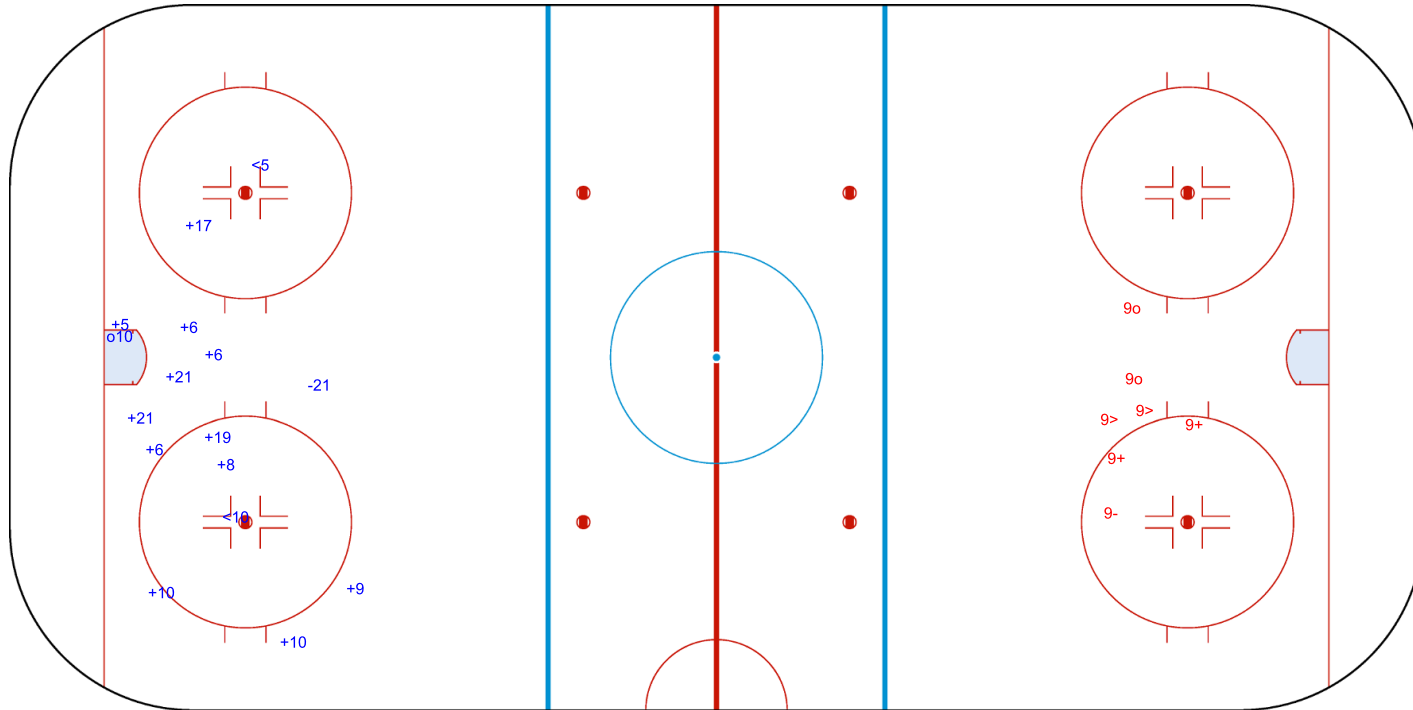

SHOT CHART  
LTU - HKG

Shots by HKG  
Goals (o): 1  
SSP (<): 2  
SSG (+): 12  
SPG (-): 1

GK 1 of LTU

LTU → Period: 1 ← HKG

Shots by LTU  
Goals (o): 2  
SSP (>): 2  
SSG (+): 2  
SPG (-): 1

GK 1 of HKG

Shots by LTU

Goals (o): 0

SSG (+): 5

SSP (<): 0

SPG (-): 0

GK 1 of HKG

Period: 2

Shots by HKG

Goals (o): 0

SSG (+): 8

SSP (>): 0

SPG (-): 2

GK 1 of LTU

Shots by HKG

Goals (o): 0

SSG (+): 11

SSP (-): 1