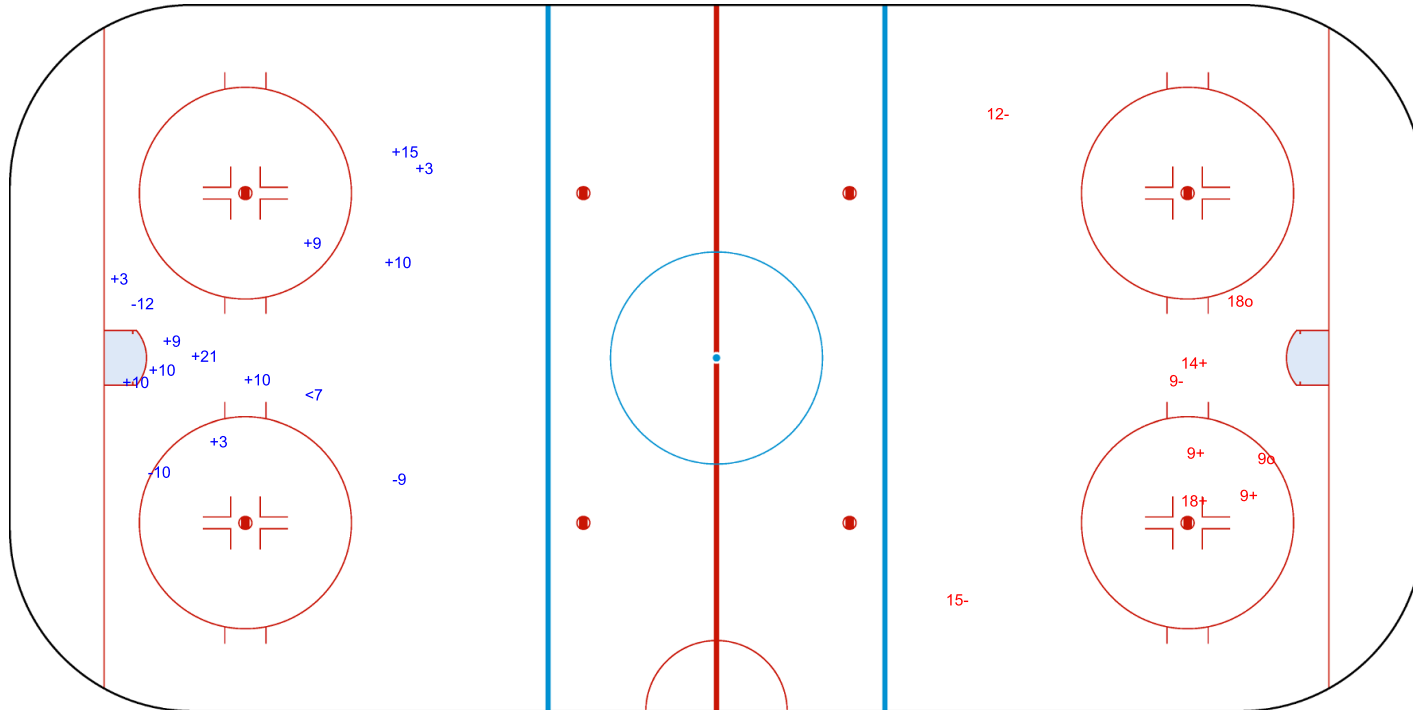

Shots by HKG

Goals (o): 0

SSG (+): 11

SSP (-): 1

SPG (-): 3

GK 1 of LTU

Period: 3

Shots by LTU

Goals (o): 2

SSG (+): 4

SSP (>): 0

SPG (-): 3

GK 1 of HKG

Legend:	GK Goalkeeper	SPG Shots past goal	SSG Shots saved by goalkeeper	SSP Shots saved by player