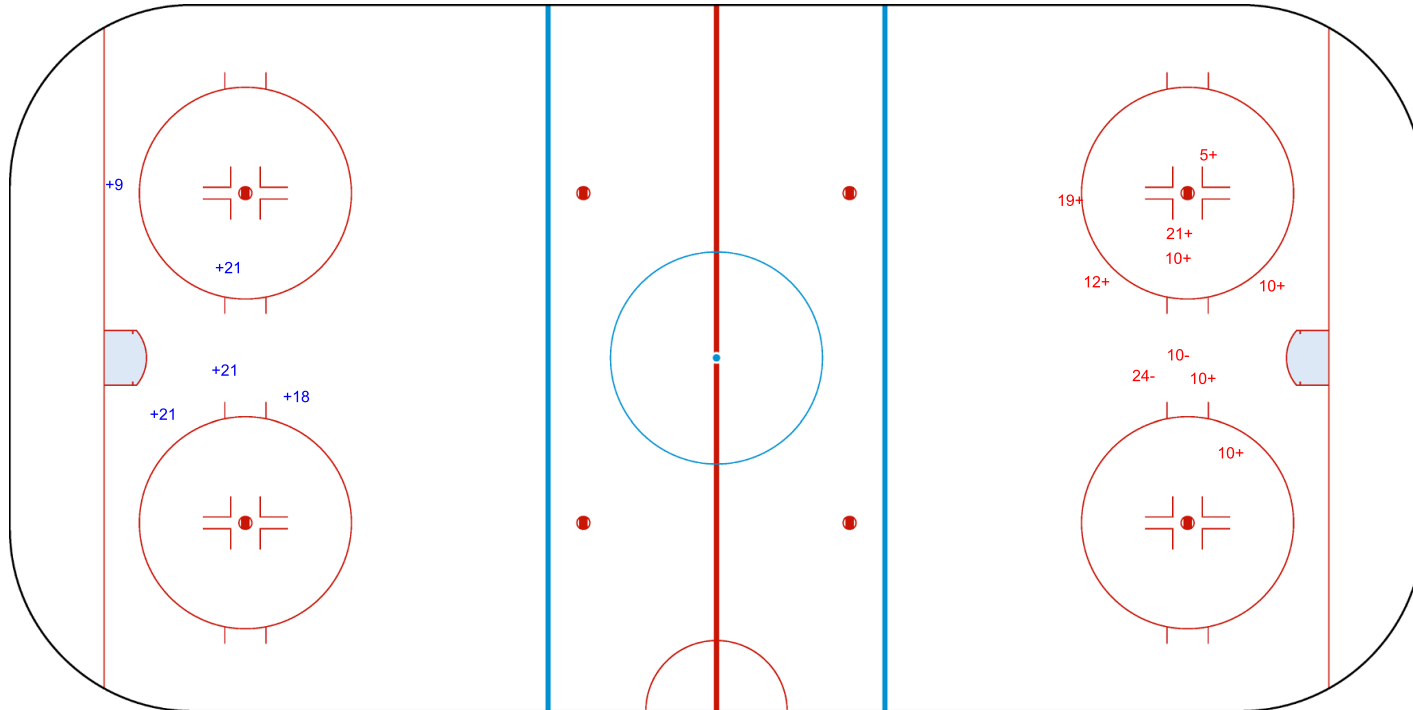

SHOT CHART  
LTU - HKG

Shots by HKG  
Goals (o): 1  
SSP (<): 2  
SSG (+): 12  
SPG (-): 1

GK 1 of LTU

LTU → Period: 1 ← HKG

Shots by LTU  
Goals (o): 2  
SSP (>): 2  
SSG (+): 2  
SPG (-): 1

GK 1 of HKG

Shots by LTU

Goals (o): 0

SSG (+): 5

SSP (<): 0

SPG (-): 0

GK 1 of HKG

Period: 2

Shots by HKG

Goals (o): 0

SSG (+): 8

SSP (>): 0

SPG (-): 2

GK 1 of LTU

Shots by HKG

Goals (o): 0

SSG (+): 11

SSP (-): 1