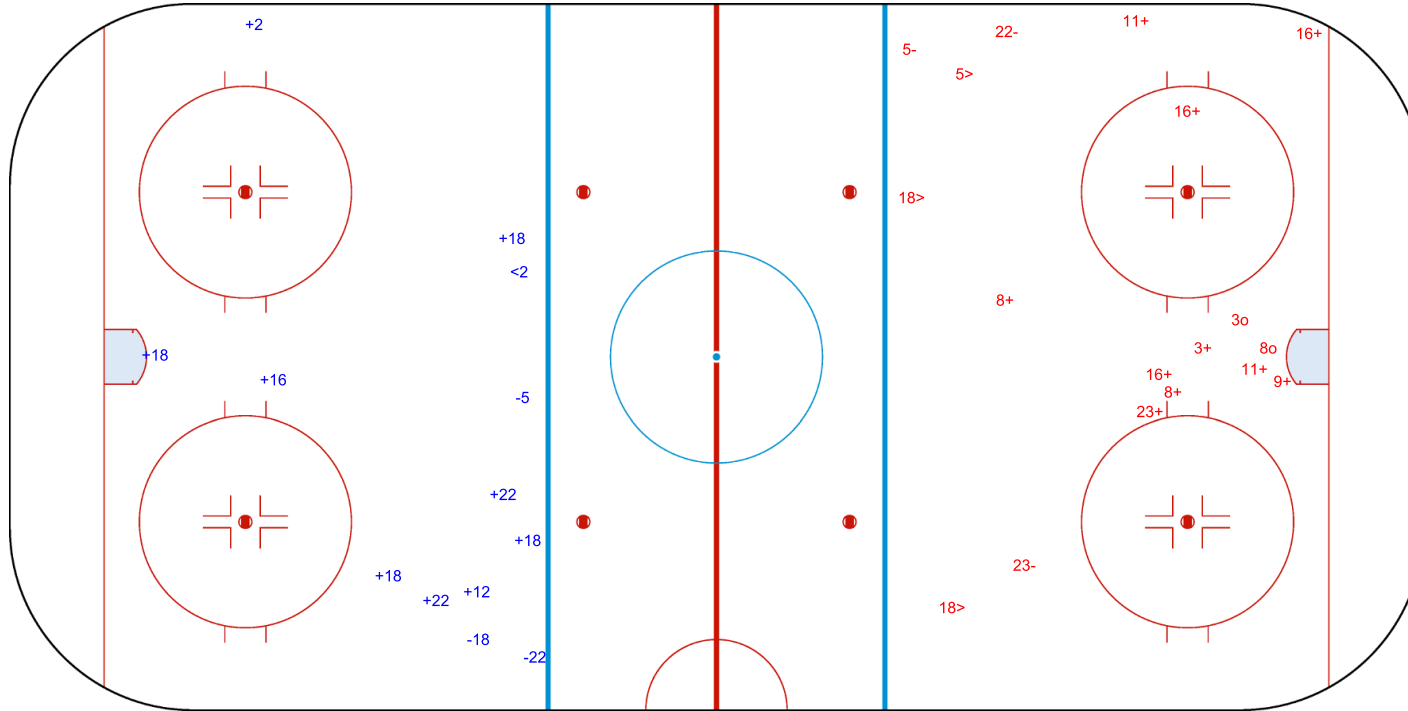

ICE HOCKEY
U18 WOMEN'S WORLD
CHAMPIONSHIP
MEXICO
Mexico City
Division II - Group B

SANTA FE ICE RINK

TUE 28 JAN 2020
START TIME 16:00

IIHF ICE HOCKEY U18 WOMEN'S WORLD CHAMPIONSHIP DIV II GROUP B

PRELIMINARY ROUND, GAME 1

INTERNATIONAL
ICE HOCKEY
FEDERATION

Shots by TUR

Goals (o): 0 SSG (+): 9
SSP (<): 1 SPG (-): 3

GK 20 of NZL

Period: 3

Shots by NZL

Goals (o): 2 SSG (+): 10
SSP (>): 3 SPG (-): 3

GK 1 of TUR