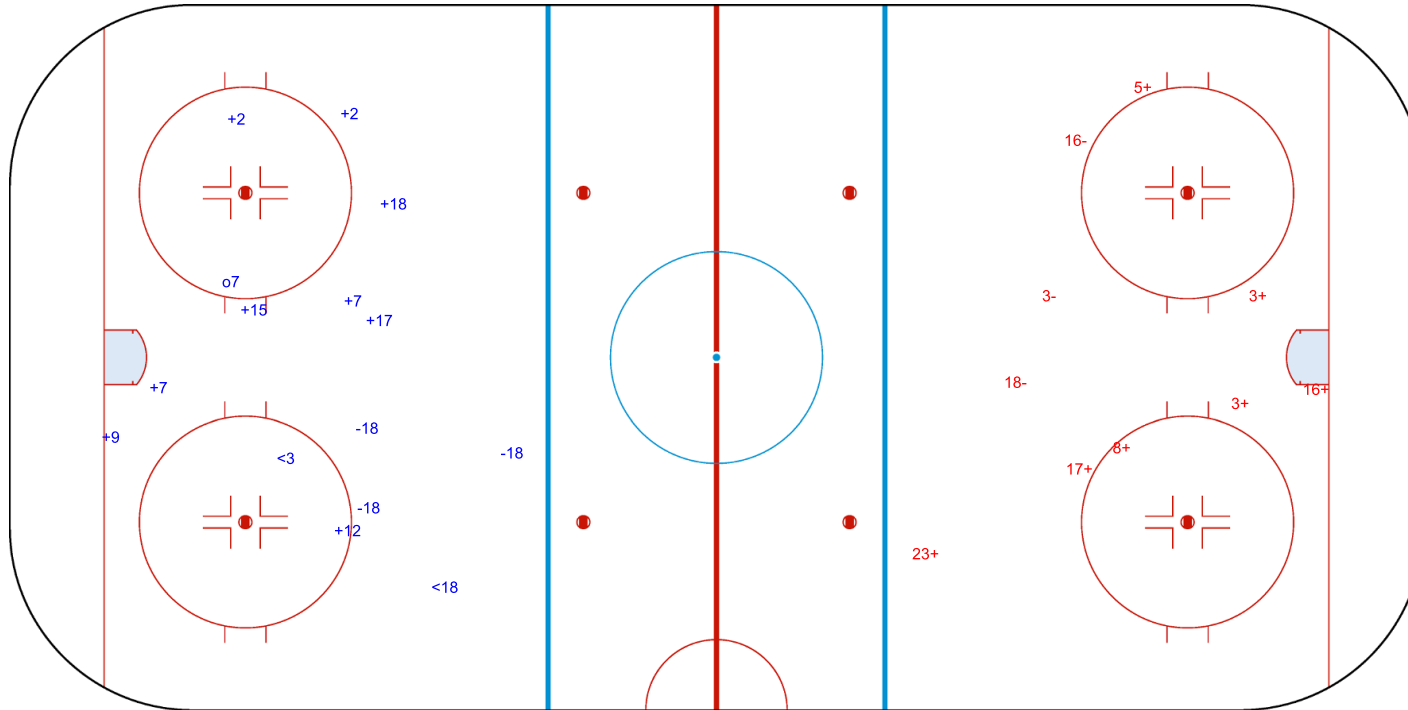

SHOT CHART

TUR - NZL

Period: 1

Shots by TUR

Goals (o): 1 SSG (+): 9
SSP (-): 2 SPG (-): 3

Shots by NZL

Goals (o): 0 SSG (+): 7
SSP (>): 0 SPG (-): 3

GK 20 of NZL

GK 1 of TUR

2020

ICE HOCKEY
U18 WOMEN'S WORLD
CHAMPIONSHIP
MEXICO
Mexico City
Division II - Group B

SANTA FE ICE RINK

TUE 28 JAN 2020
START TIME 16:00

IIHF ICE HOCKEY U18 WOMEN'S WORLD CHAMPIONSHIP DIV II GROUP B