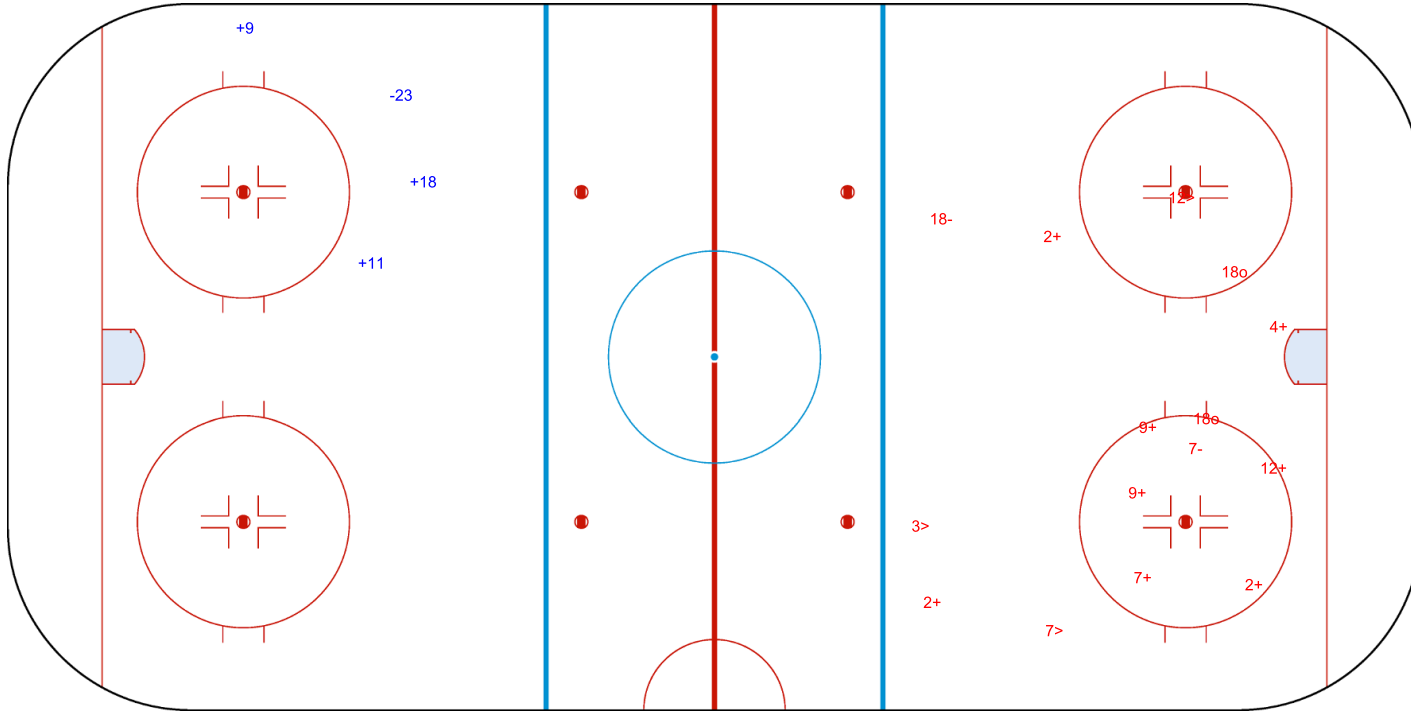

PRELIMINARY ROUND, GAME 1

INTERNATIONAL
ICE HOCKEY
FEDERATION

Shots by NZL

Goals (o): 0

SSP (<): 0

SSG (+): 3

SPG (-): 1

GK 1 of TUR

Period: 2

Shots by TUR

Goals (o): 2

SSP (>): 3

SSG (+): 8

SPG (-): 2

GK 20 of NZL

2020