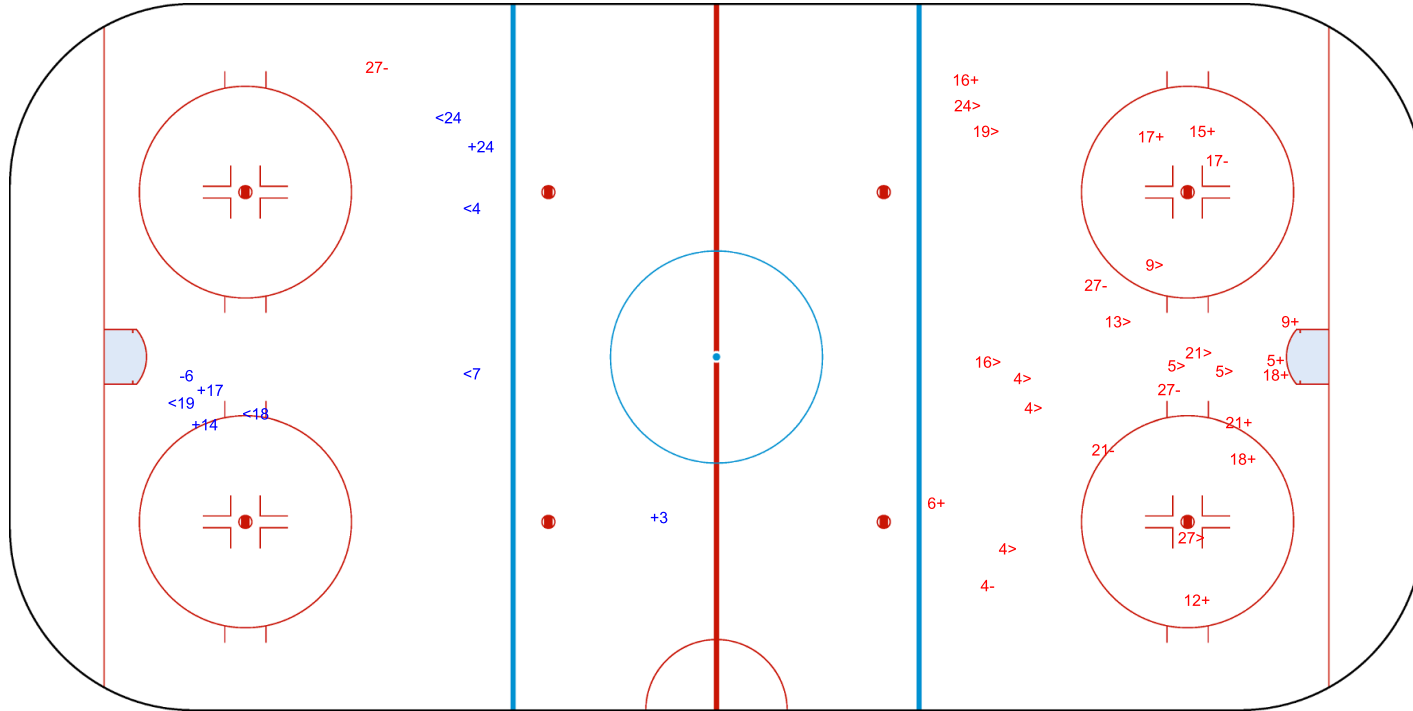

Shots by ITA

Goals (o): 0

SSP (<): 5

SSG (+): 4

SPG (-): 1

GK 1 of LTU

2nd Period

Shots by LTU

Goals (o): 0

SSP (>): 12

SSG (+): 10

SPG (-): 6

GK 1 of ITA

Shots by LTU

Goals (o): 1 SSG (+): 9
SSP (<): 4 SPG (-): 2

GK 1 of ITA