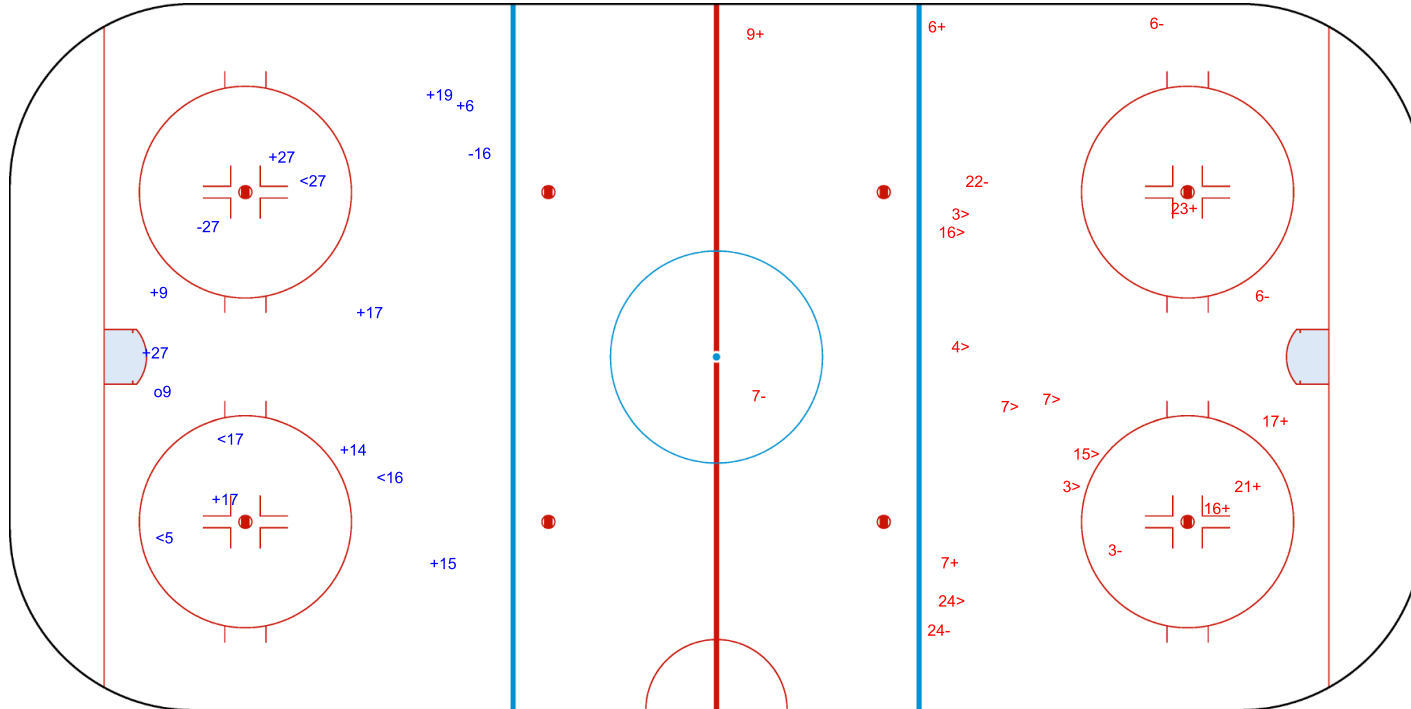

Goals (o): 0

SSP (>): 12

SSG (+): 10

SPG (-): 6

GK 1 of ITA

Shots by LTU

Goals (o): 1 SSG (+): 9
SSP (<): 4 SPG (-): 2

GK 1 of ITA

3rd Period

Shots by ITA

Goals (o): 0 SSG (+): 7
SSP (>): 8 SPG (-): 6

GK 1 of LTU

Shots by LTU

Goals (o): 1 SSG (+): 0
SSP (<): 0 SPG (-): 0

GK 1 of ITA

Overtime

Shots by ITA

Goals (o): 0 SSG (+): 0
SSP (>): 0 SPG (-): 0

GK 1 of LTU

| | | | | |
|----------------|----------------------|----------------------------|--------------------------------------|----------------------------------|
| Legend: | GK Goalkeeper | SPG Shots past goal | SSG Shots saved by goalkeeper | SSP Shots saved by player |
|----------------|----------------------|----------------------------|--------------------------------------|----------------------------------|