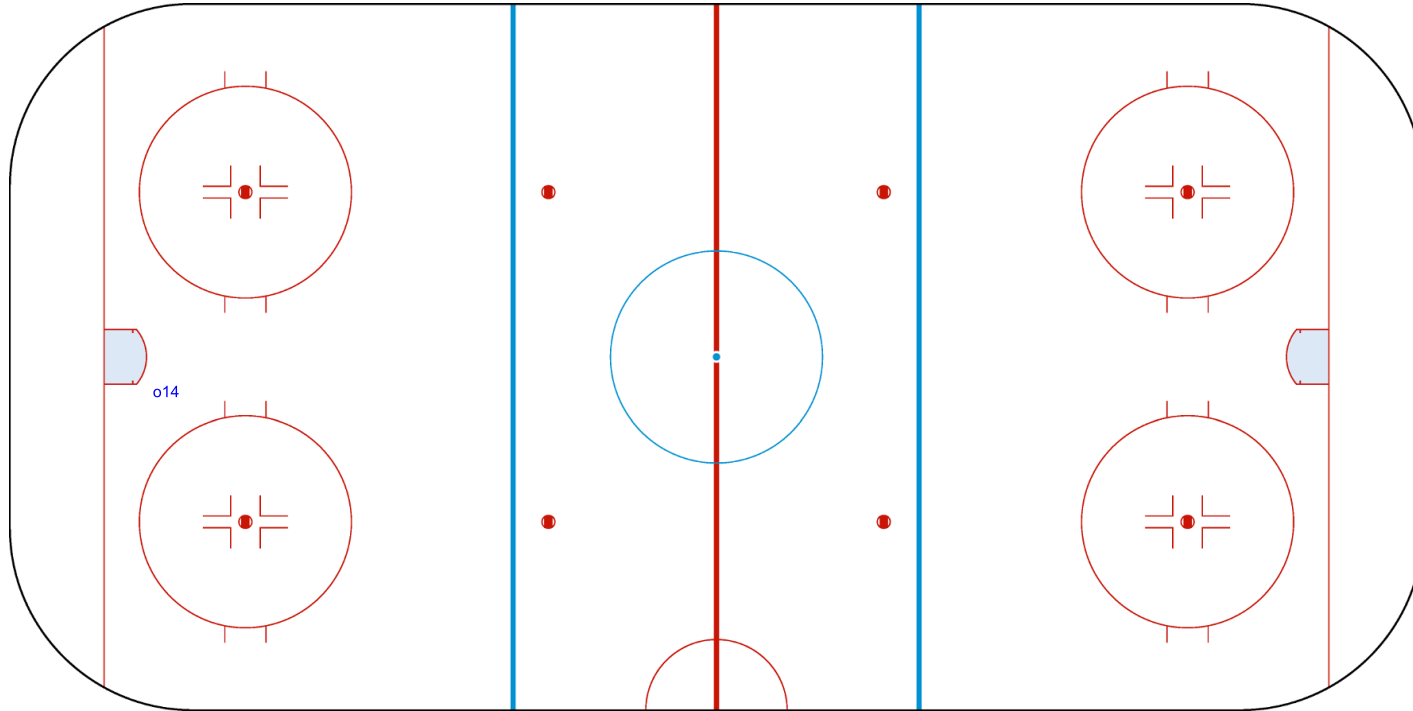

Goals (o): 0

SSP (>): 12

SSG (+): 10

SPG (-): 6

GK 1 of ITA

Shots by LTU

Goals (o): 1 SSG (+): 9
SSP (<): 4 SPG (-): 2

GK 1 of ITA

3rd Period

Shots by ITA

Goals (o): 0 SSG (+): 7
SSP (>): 8 SPG (-): 6

GK 1 of LTU

Shots by LTU

Goals (o): 1 SSG (+): 0
SSP (<): 0 SPG (-): 0

GK 1 of ITA

Overtime

Shots by ITA

Goals (o): 0 SSG (+): 0
SSP (>): 0 SPG (-): 0

GK 1 of LTU

| | | | | |
|----------------|----------------------|----------------------------|--------------------------------------|----------------------------------|
| Legend: | GK Goalkeeper | SPG Shots past goal | SSG Shots saved by goalkeeper | SSP Shots saved by player |
|----------------|----------------------|----------------------------|--------------------------------------|----------------------------------|