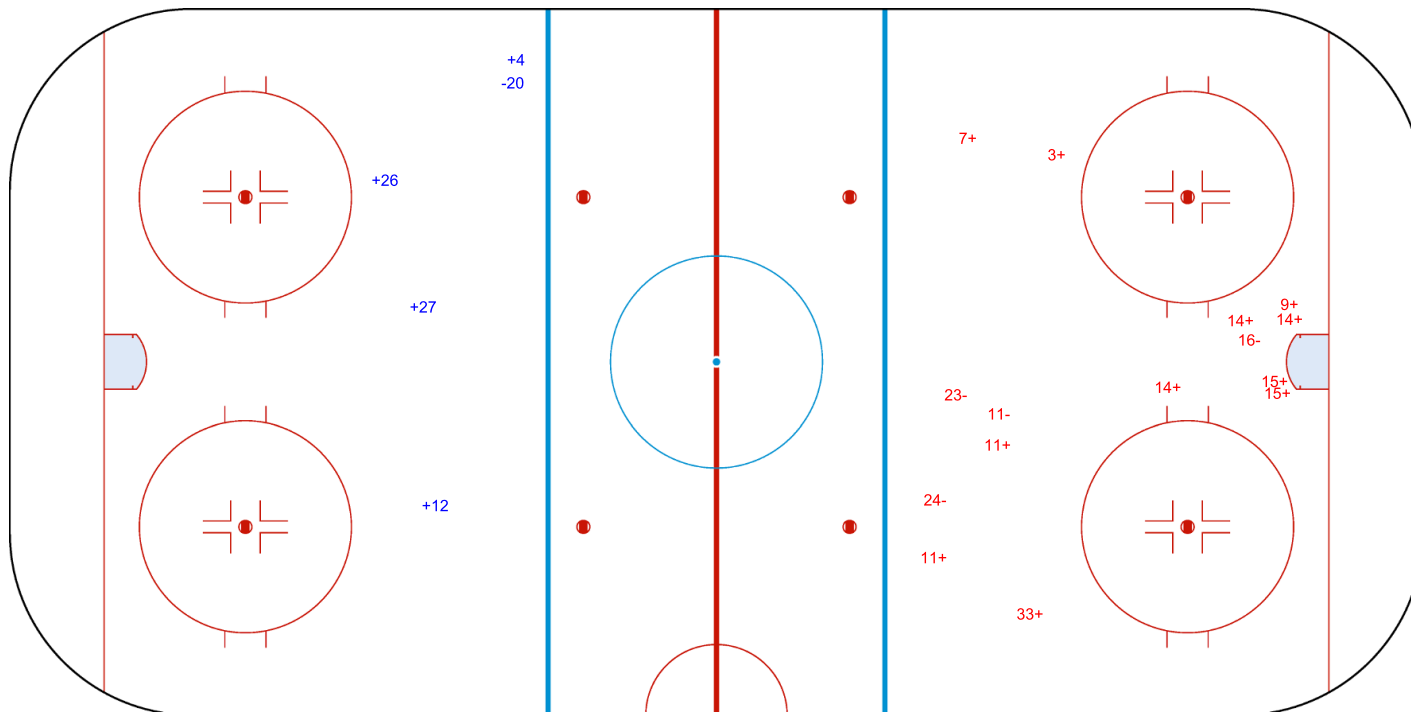

SHOT CHART

JPN - LTU

Shots by LTU  
Goals (o): 0  
SSP (<): 0  
SSG (+): 7  
SPG (-): 1

GK 1 of JPN

Period: 1

Shots by JPN  
Goals (o): 4  
SSP (>): 0  
SSG (+): 11  
SPG (-): 4

GK 1 of LTU

Shots by JPN  
 Goals (o): 0    SSG (+): 4  
 SSP (<): 0    SPG (-): 1

GK 1 of LTU

Period: 2

Shots by LTU  
 Goals (o): 0    SSG (+): 11  
 SSP (>): 0    SPG (-): 4

GK 1 of JPN

Shots by LTU

Goals (o): 0    SSG (+): 6  
 SSP (<): 0    SPG (-): 3

GK 1 of JPN

Period: 3