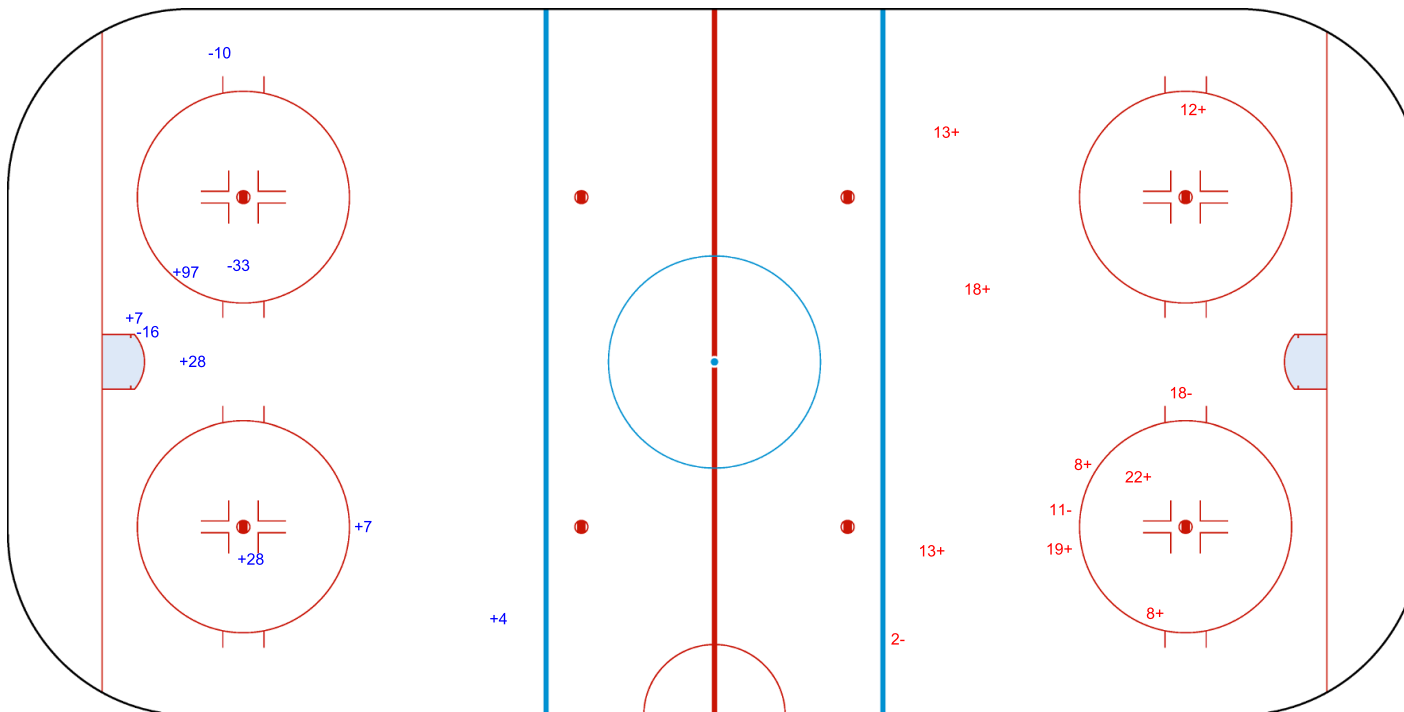

Shots by LTU

Goals (o): 0   SSG (+): 6
SSP (<): 0   SPG (-): 3

GK 1 of JPN

Period: 3

Shots by JPN

Goals (o): 0   SSG (+): 8
SSP (>): 0   SPG (-): 3

GK 1 of LTU

Legend:	
GK	Goalkeeper
SPG	Shots past goal
SSG	Shots saved by goalkeeper
SSP	Shots saved by player