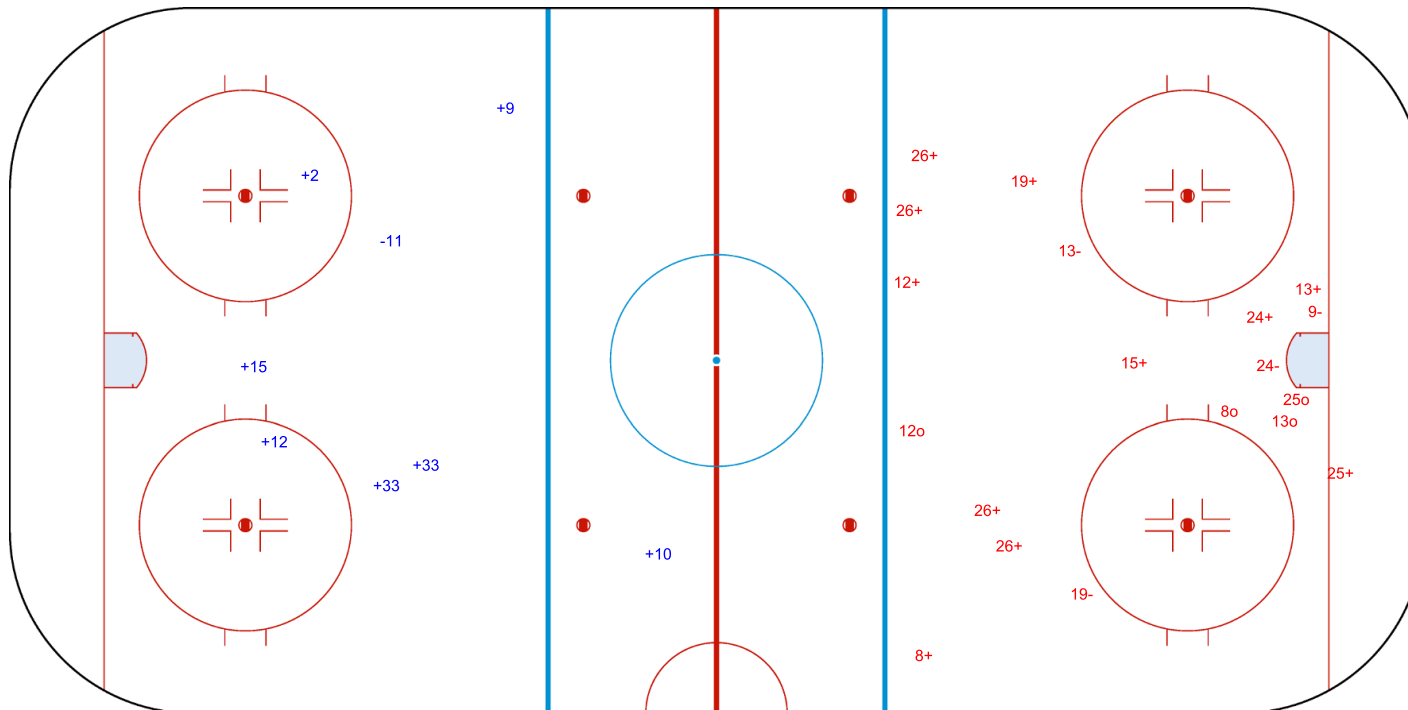

SHOT CHART

JPN - LTU

Shots by LTU  
Goals (o): 0  
SSP (<): 0  
SSG (+): 7  
SPG (-): 1

GK 1 of JPN

Period: 1

Shots by JPN  
Goals (o): 4  
SSP (>): 0  
SSG (+): 11  
SPG (-): 4

GK 1 of LTU

Shots by JPN  
 Goals (o): 0    SSG (+): 4  
 SSP (<): 0    SPG (-): 1

GK 1 of LTU

Period: 2

Shots by LTU  
 Goals (o): 0    SSG (+): 11  
 SSP (>): 0    SPG (-): 4

GK 1 of JPN

Shots by LTU

Goals (o): 0    SSG (+): 6  
 SSP (<): 0    SPG (-): 3

GK 1 of JPN

Period: 3