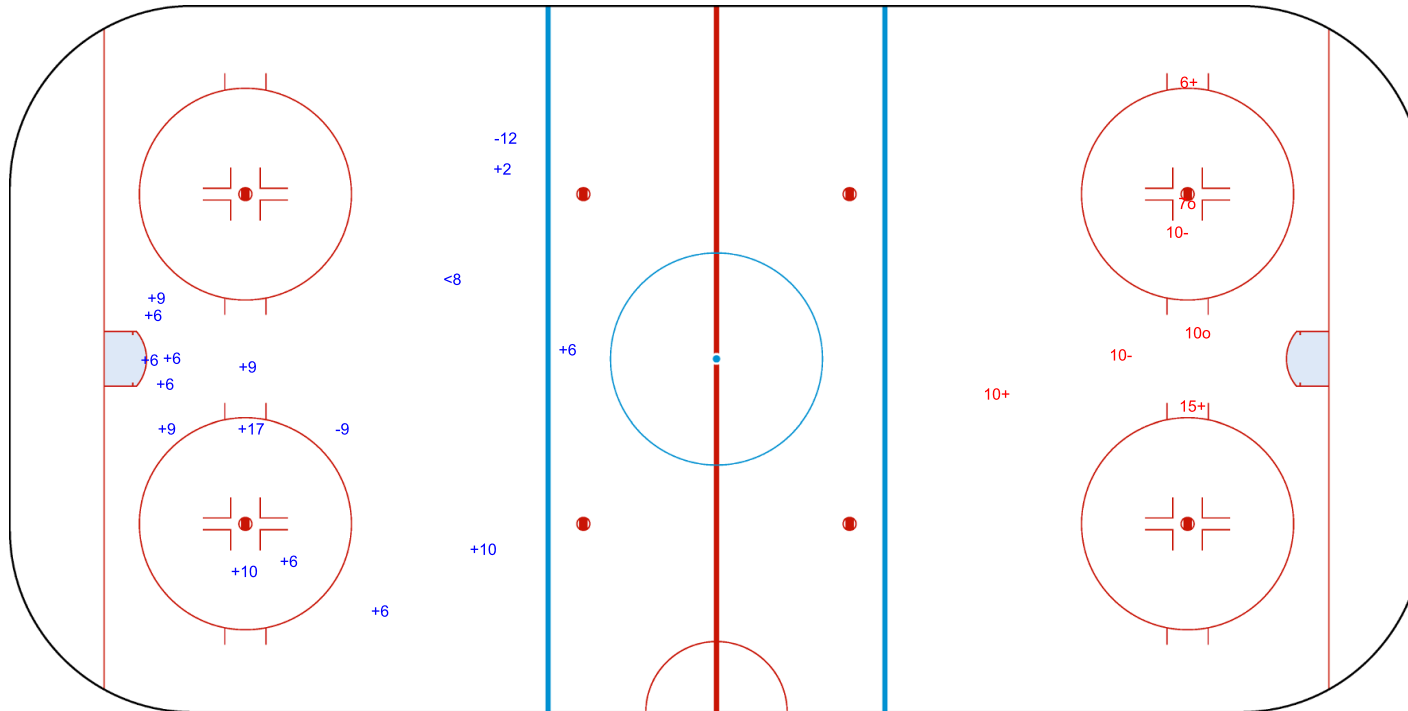

SHOT CHART

BEL - LTU

1st Period

Shots by BEL

Goals (o): 0

SSG (+): 14

SSP (<): 1

SPG (-): 2

GK 1 of LTU

Shots by LTU

Goals (o): 2

SSG (+): 3

SSP (>): 0

SPG (-): 2

GK 20 of BEL

2022

ICE HOCKEY
WOMEN'S WORLD
CHAMPIONSHIP
BULGARIA
Sofia
Division III - Group A

WINTER SPORTS PALACE

MON 4 APR 2022

START TIME 18:30

ICE HOCKEY

IIHF ICE HOCKEY WOMEN'S WORLD CHAMPIONSHIP

ROUND ROBIN, GAME 1

INTERNATIONAL
ICE HOCKEY
FEDERATION