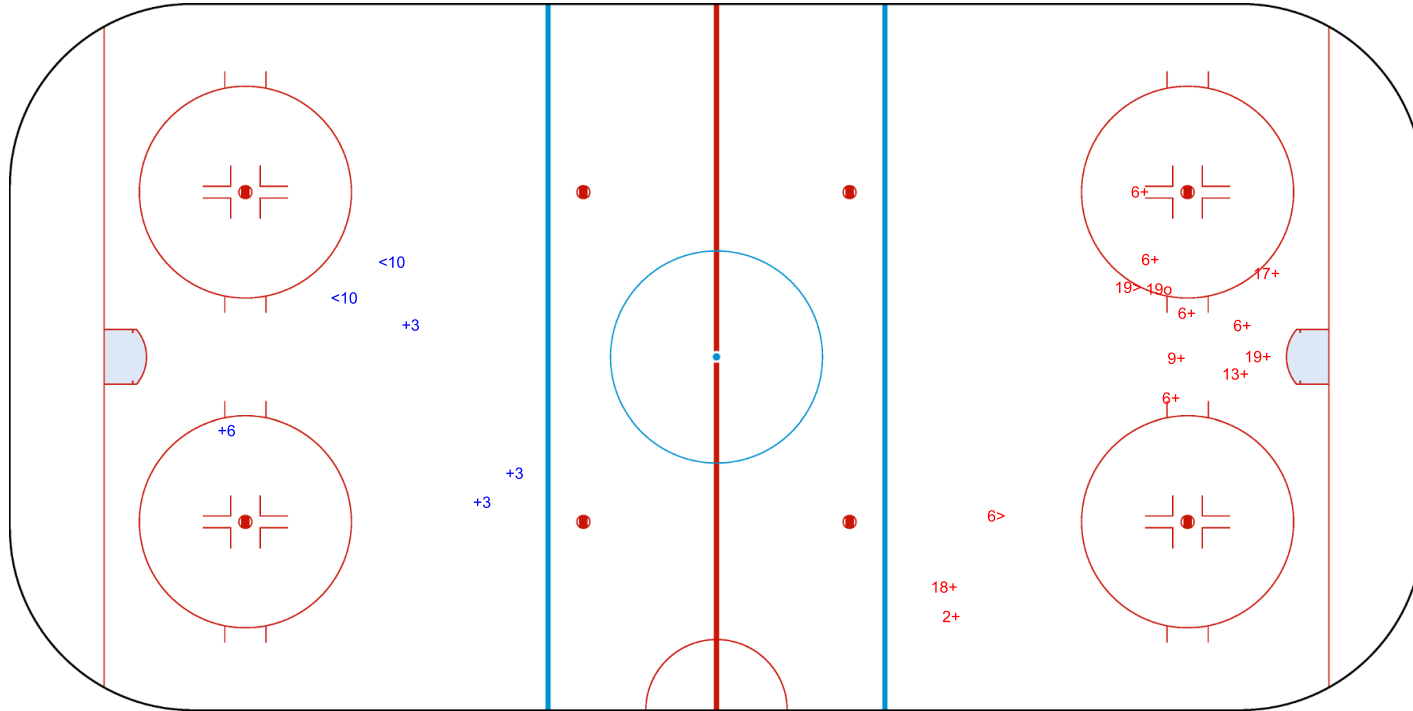

Goals (o): 1

SSP (>): 2

SSG (+): 11

SPG (-): 0

o19

GK 1 of LTU

2022

ICE HOCKEY
WOMEN'S WORLD
CHAMPIONSHIP
BULGARIA
Sofia
Division III - Group A

WINTER SPORTS PALACE

MON 4 APR 2022

START TIME 18:30

ICE HOCKEY

IIHF ICE HOCKEY WOMEN'S WORLD CHAMPIONSHIP

ROUND ROBIN, GAME 1

INTERNATIONAL
ICE HOCKEY
FEDERATION

Shots by BEL