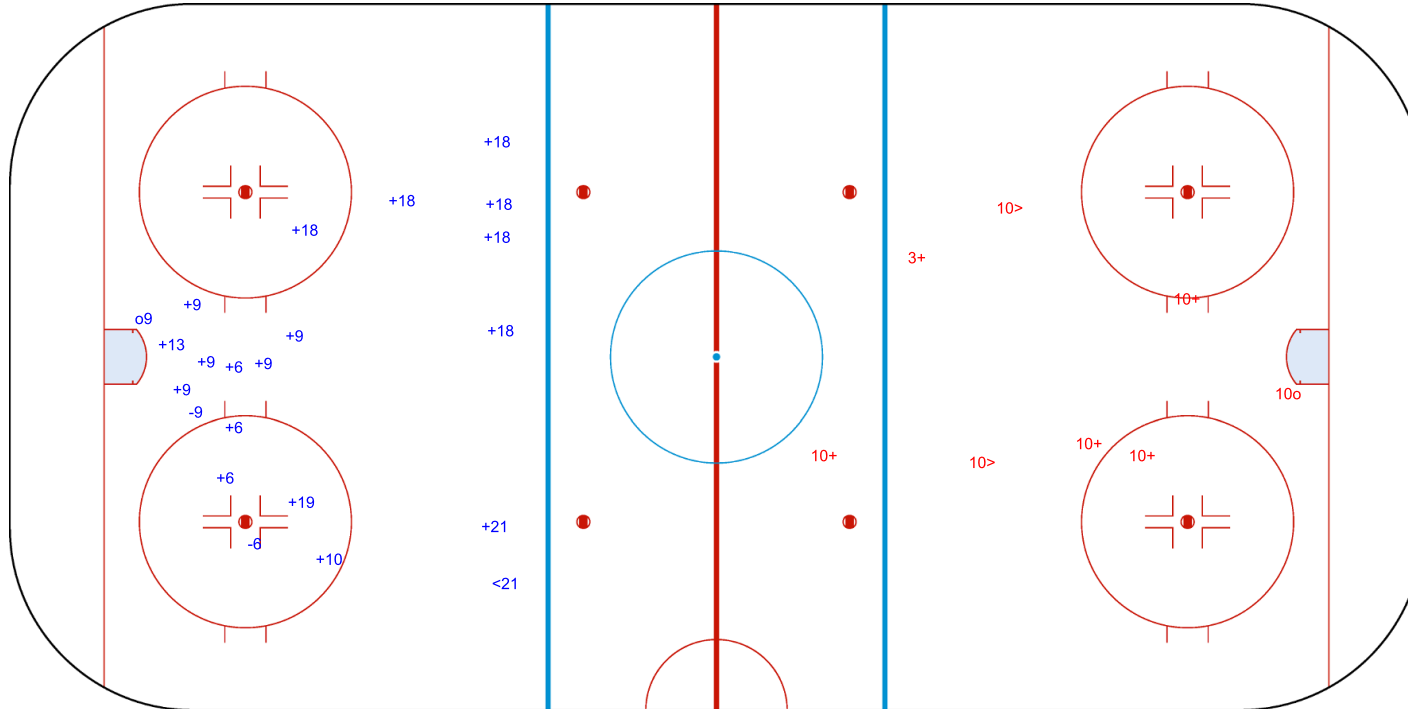

WINTER SPORTS PALACE

MON 4 APR 2022

START TIME 18:30

ICE HOCKEY

IIHF ICE HOCKEY WOMEN'S WORLD CHAMPIONSHIP

ROUND ROBIN, GAME 1

INTERNATIONAL
ICE HOCKEY
FEDERATION

Shots by BEL

Goals (o): 1 SSG (+): 18
SSP (<): 1 SPG (-): 2

GK 1 of LTU

LTU → 3rd Period ← BEL

Shots by LTU

Goals (o): 1 SSG (+): 5
SSP (>): 2 SPG (-): 0

GK 20 of BEL

Legend:	GK Goalkeeper	SPG Shots past goal	SSG Shots saved by goalkeeper	SSP Shots saved by player
----------------	----------------------	----------------------------	--------------------------------------	----------------------------------