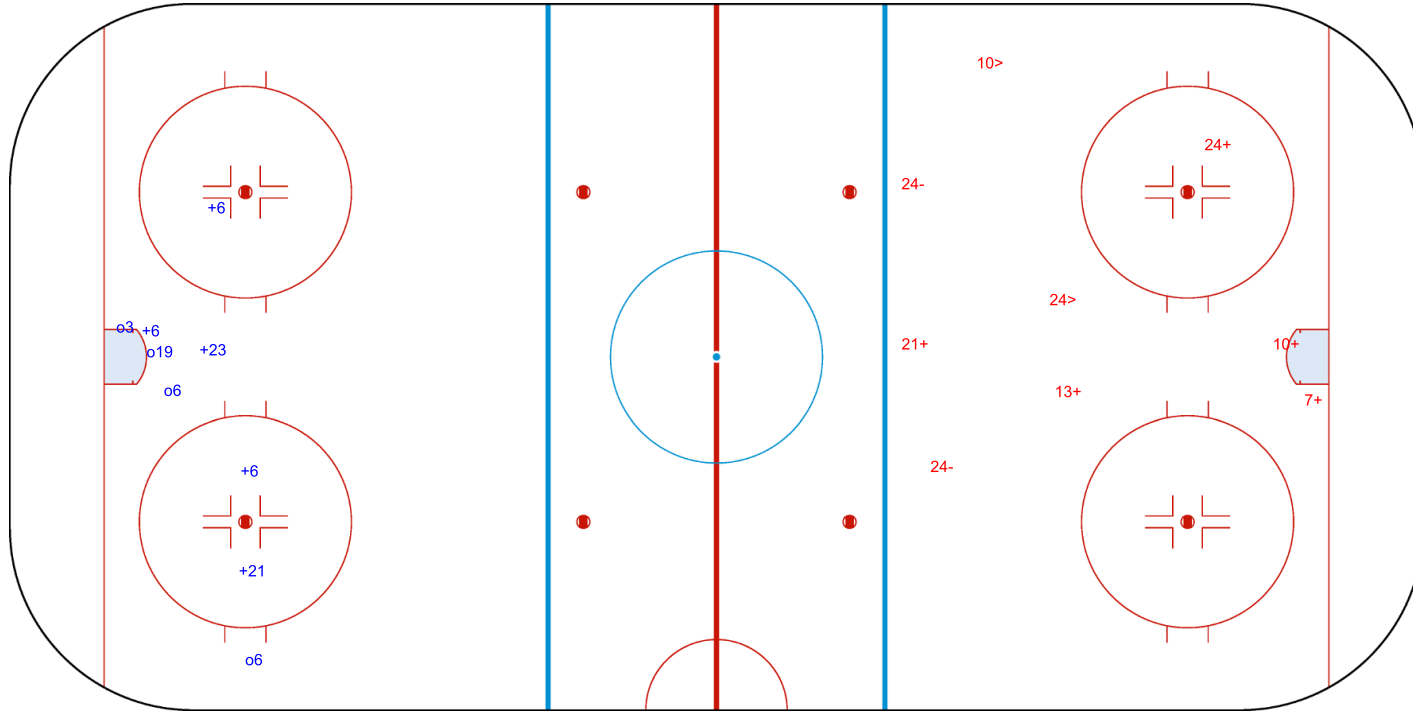

WINTER SPORTS PALACE

WED 6 APR 2022

START TIME 18:30

ICE HOCKEY IIHF ICE HOCKEY WOMEN'S WORLD CHAMPIONSHIP ROUND ROBIN, GAME 3

INTERNATIONAL
ICE HOCKEY
FEDERATION

Shots by BEL
Goals (o): 4 SSG (+): 5
SSP (<): 0 SPG (-): 0

GK 1 of BUL

BUL → 3rd Period ← **BEL**

Shots by BUL
Goals (o): 0 SSG (+): 5
SSP (>): 2 SPG (-): 2

GK 1 of BEL

GK 20 of BEL

Legend:	GK Goalkeeper	SPG Shots past goal	SSG Shots saved by goalkeeper	SSP Shots saved by player
----------------	----------------------	----------------------------	--------------------------------------	----------------------------------