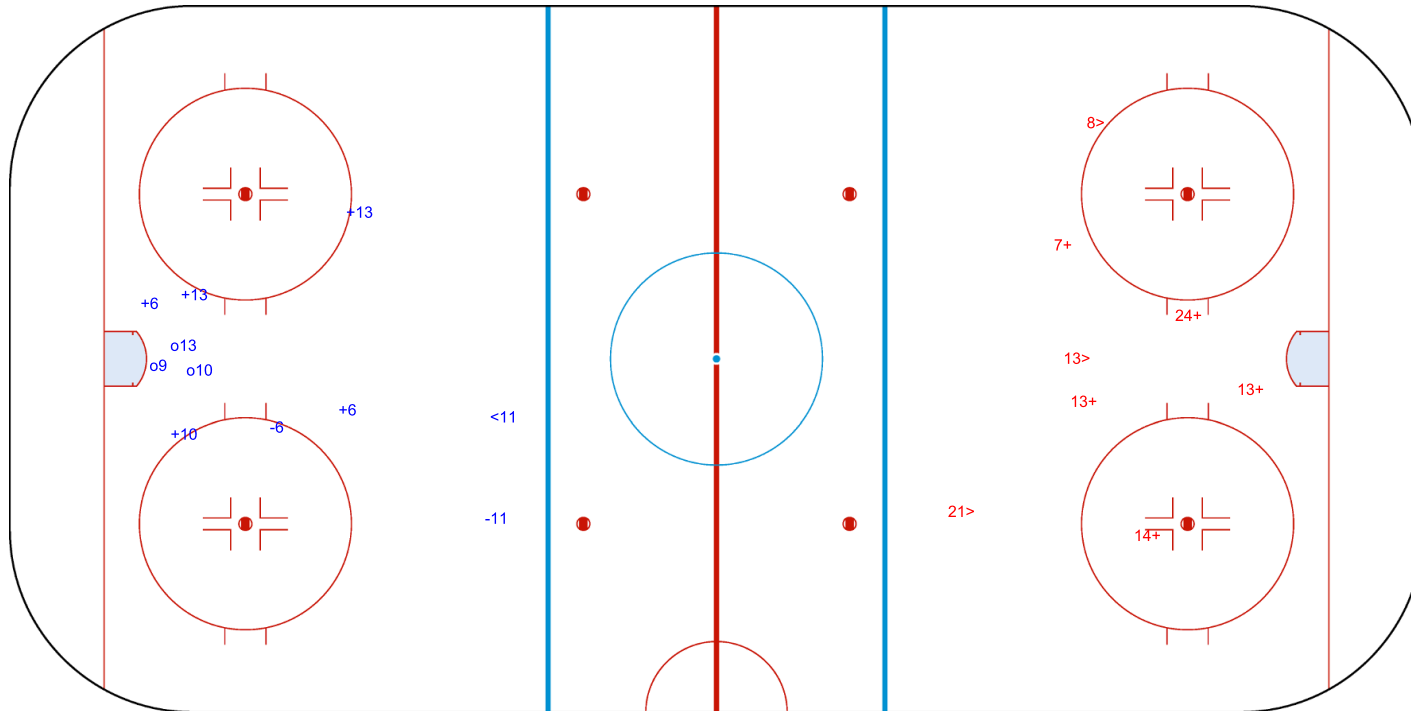

INTERNATIONAL
ICE HOCKEY
FEDERATION

SHOT CHART

BEL - BUL

1st Period

Shots by BEL

Goals (o): 3

SSG (+): 5

SSP (<): 1

SPG (-): 2

GK 1 of BUL

Shots by BUL

Goals (o): 0

SSG (+): 5

SSP (>): 3

SPG (-): 0

GK 20 of BEL

2022

ICE HOCKEY
WOMEN'S WORLD
CHAMPIONSHIP
BULGARIA
Sofia
Division III - Group A

WINTER SPORTS PALACE

WED 6 APR 2022

START TIME 18:30

ICE HOCKEY

IIHF ICE HOCKEY WOMEN'S WORLD CHAMPIONSHIP

ROUND ROBIN, GAME 3