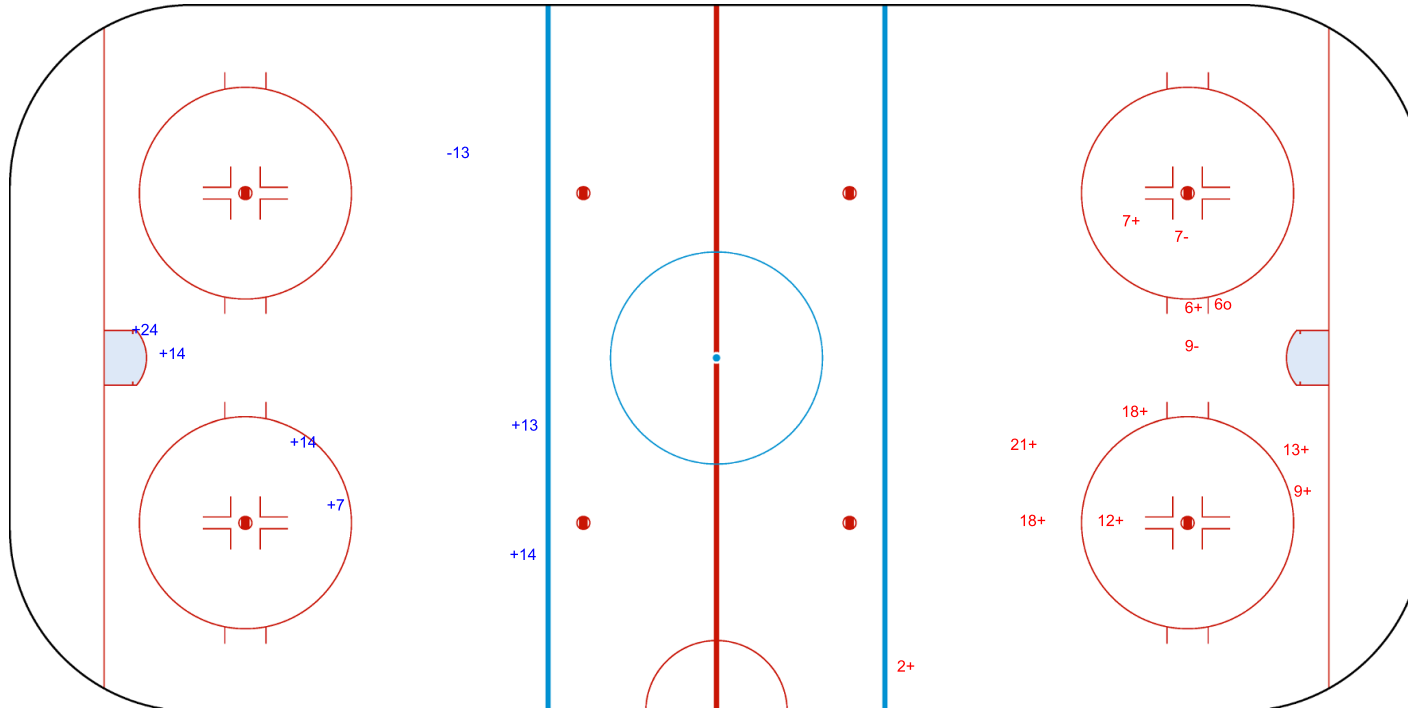

Shots by BEL

Goals (o): 1

SSG (+): 9

SSP (>): 0

SPG (-): 2

GK 1 of BUL

2022

ICE HOCKEY
WOMEN'S WORLD
CHAMPIONSHIP
BULGARIA
Sofia
Division III - Group A

WINTER SPORTS PALACE

WED 6 APR 2022

START TIME 18:30

ICE HOCKEY IIHF ICE HOCKEY WOMEN'S WORLD CHAMPIONSHIP ROUND ROBIN, GAME 3

INTERNATIONAL
ICE HOCKEY
FEDERATION

Shots by BEL
Goals (o): 4 SSG (+): 5
SSP (<): 0 SPG (-): 0