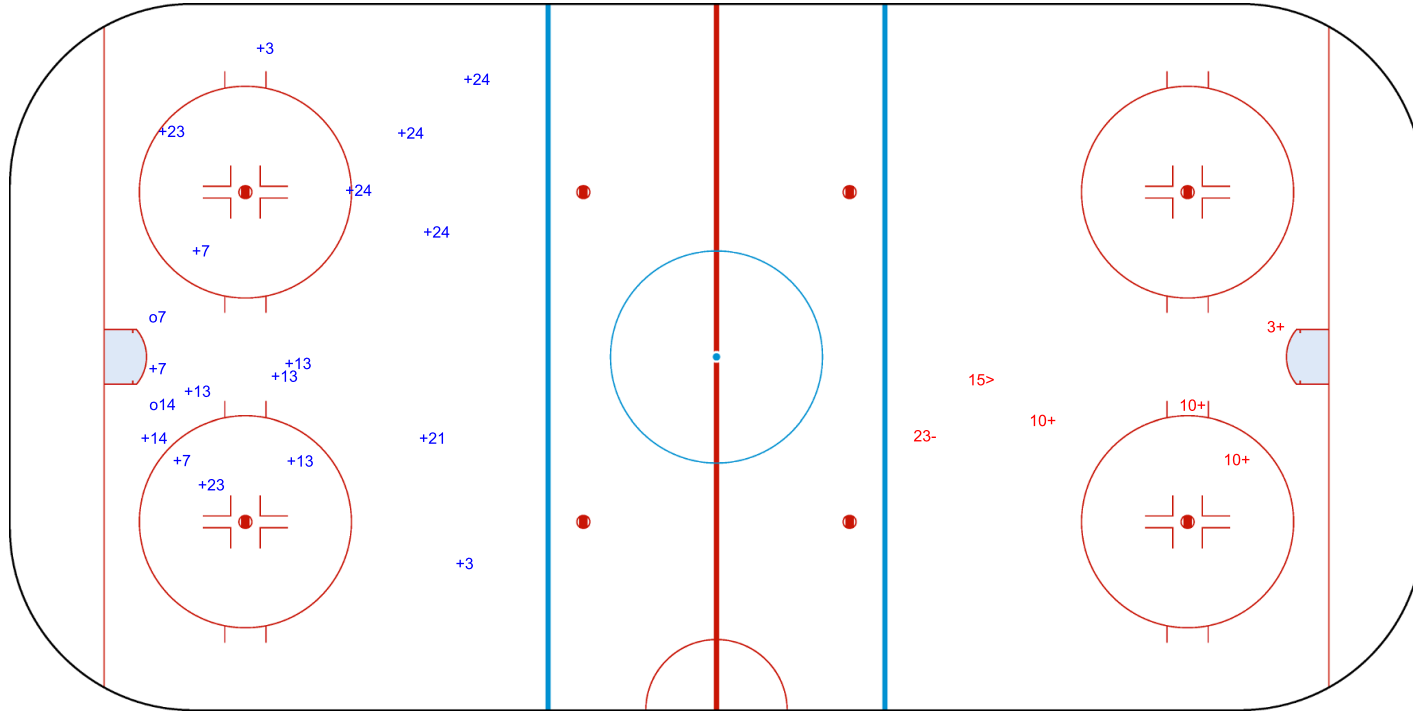

## IIHF ICE HOCKEY WOMEN'S WORLD CHAMPIONSHIP

### ROUND ROBIN, GAME 5

INTERNATIONAL  
ICE HOCKEY  
FEDERATION

Shots by BUL  
Goals (o): 2  
SSP (<): 0  
SSG (+): 17  
SPG (-): 0

GK 1 of LTU

## 2nd Period

Shots by LTU  
Goals (o): 0  
SSP (>): 1  
SSG (+): 4  
SPG (-): 1

2022

ICE HOCKEY  
WOMEN'S WORLD  
CHAMPIONSHIP  
BULGARIA  
Sofia  
Division III - Group A