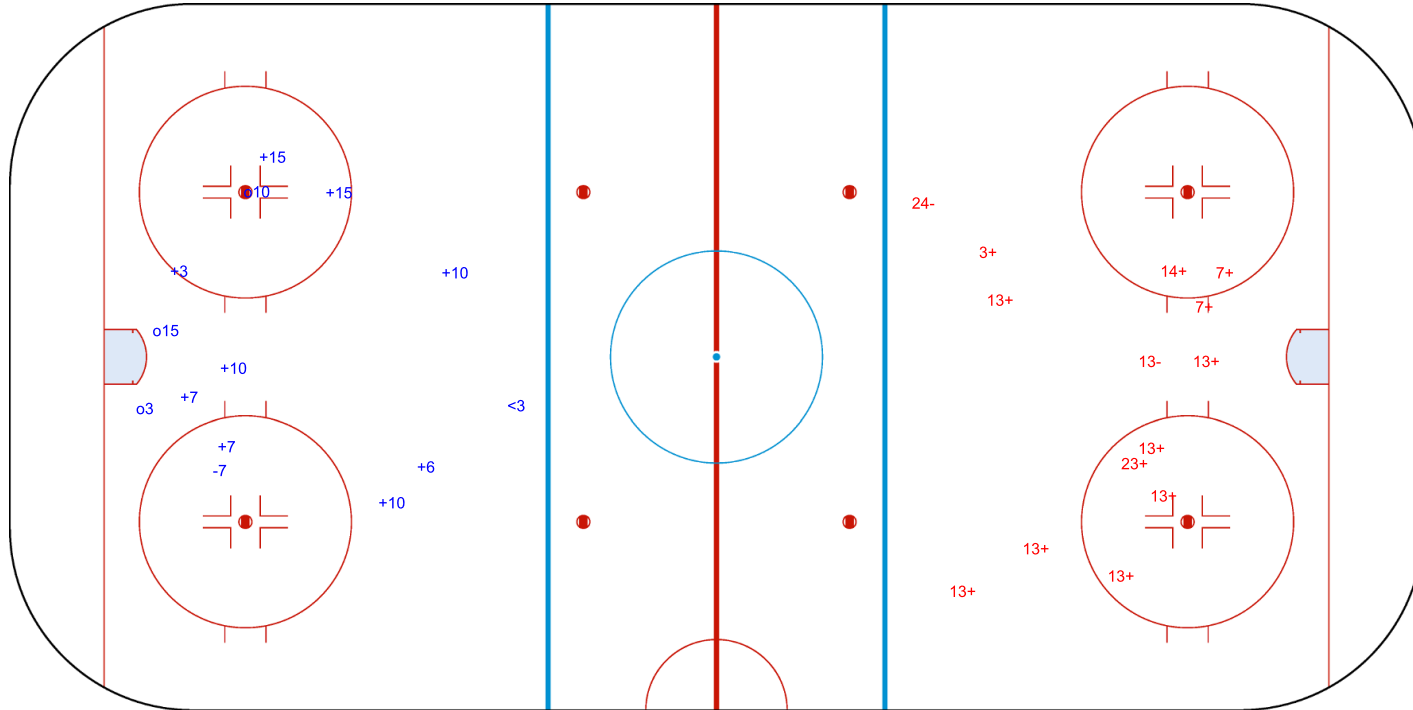

SHOT CHART  
BUL - LTU

Shots by LTU  
Goals (o): 3      SSG (+): 9  
SSP (-): 1      SPG (-): 1

GK 1 of BUL

BUL → 1st Period ← LTU

Shots by BUL  
Goals (o): 0      SSG (+): 12  
SSP (-): 0      SPG (-): 2