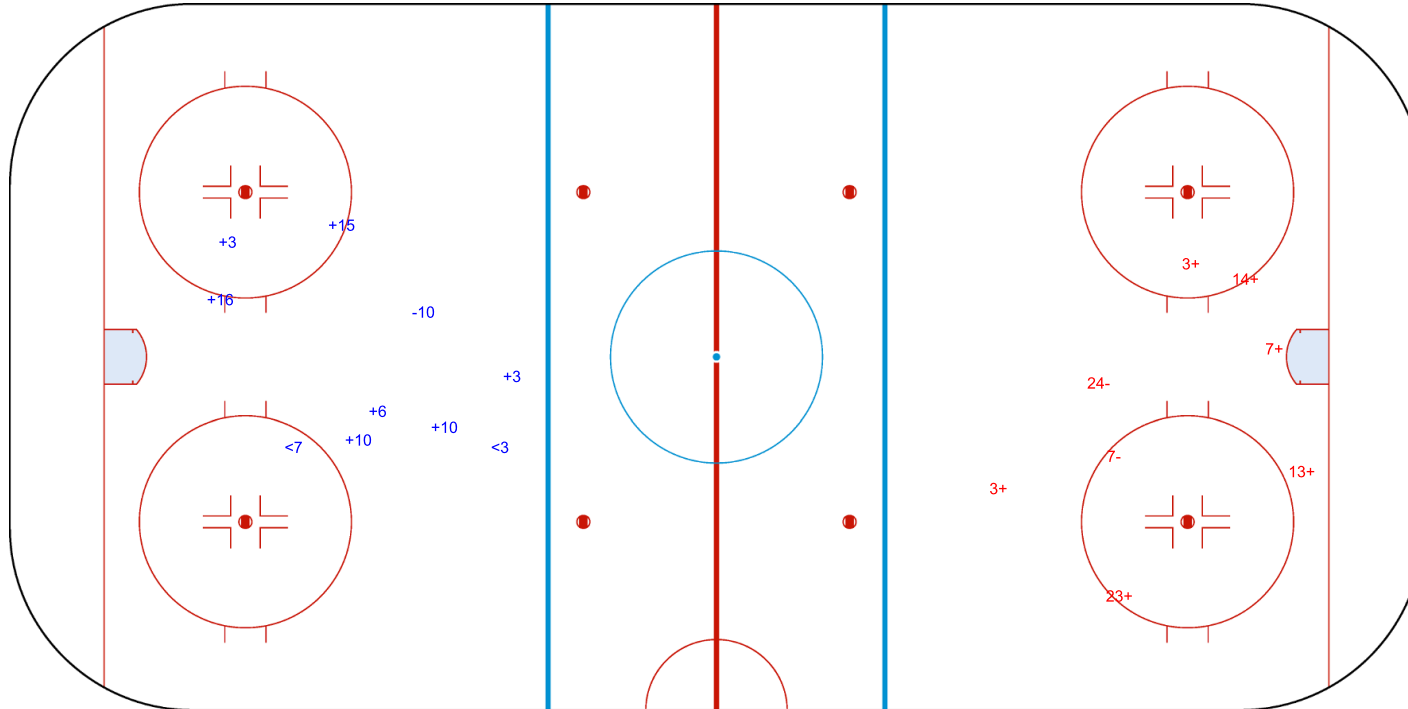

2022

ICE HOCKEY
WOMEN'S WORLD
CHAMPIONSHIP
BULGARIA
Sofia
Division III - Group A

WINTER SPORTS PALACE

FRI 8 APR 2022
START TIME 18:30

ICE HOCKEY

IIHF ICE HOCKEY WOMEN'S WORLD CHAMPIONSHIP

ROUND ROBIN, GAME 5

INTERNATIONAL
ICE HOCKEY
FEDERATION

Shots by LTU
Goals (o): 0   SSG (+): 7
SSP (-): 2   SPG (-): 1

GK 1 of BUL

3rd Period

Shots by BUL
Goals (o): 0   SSG (+): 6
SSP (>): 0   SPG (-): 2

GK 1 of LTU

Legend:	GK Goalkeeper	SPG Shots past goal	SSG Shots saved by goalkeeper	SSP Shots saved by player