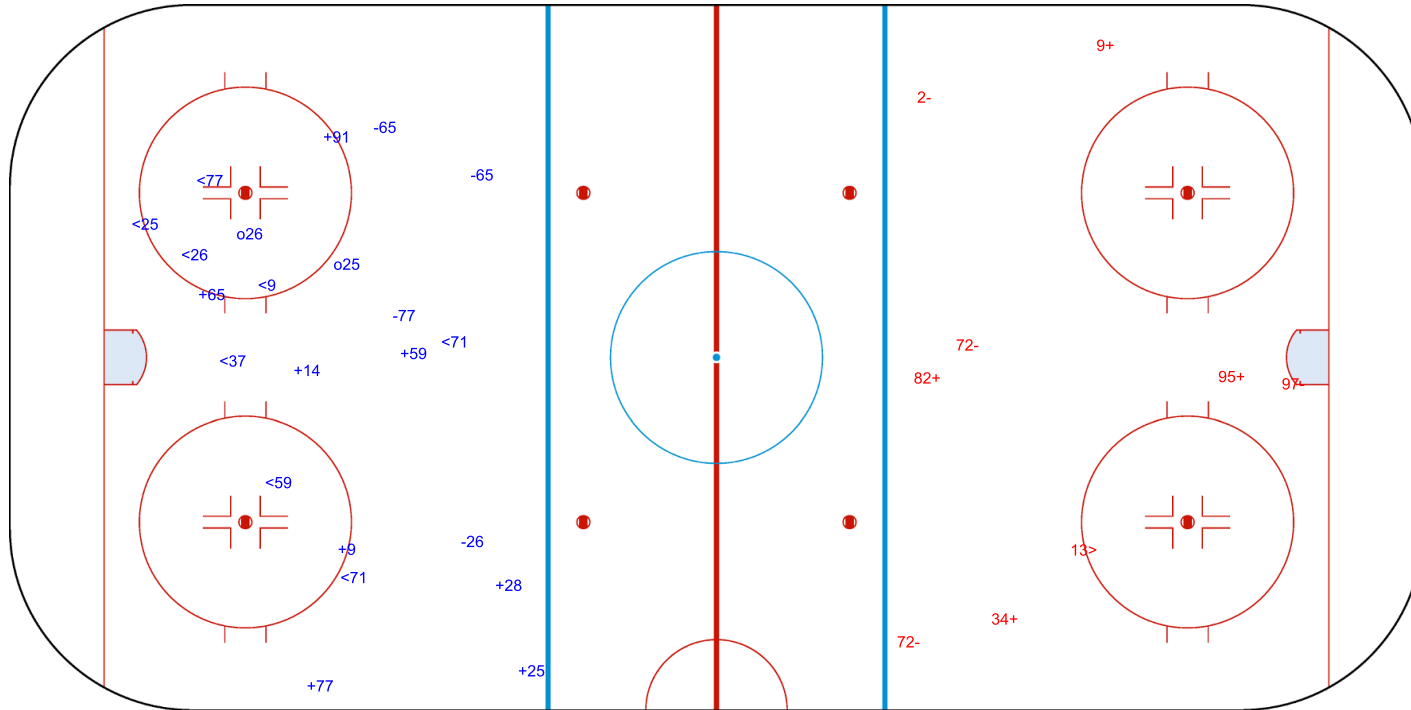

SHOT CHART  
LAT - SWE

Shots by SWE  
Goals (o): 2  
SSP (<): 8

SSG (+): 8  
SPG (-): 4

GK 30 of LAT

1st Period

Shots by LAT  
Goals (o): 0  
SSP (>): 1

SSG (+): 4  
SPG (-): 4

GK 35 of SWE

Shots by LAT  
Goals (o): 2  
SSP (<): 3

SSG (+): 11  
SPG (-): 4

GK 35 of SWE

SWE → 2nd Period ← LAT

Shots by SWE  
Goals (o): 4  
SSP (>): 6

SSG (+): 8  
SPG (-): 5

GK 30 of LAT

GK 35 of LAT