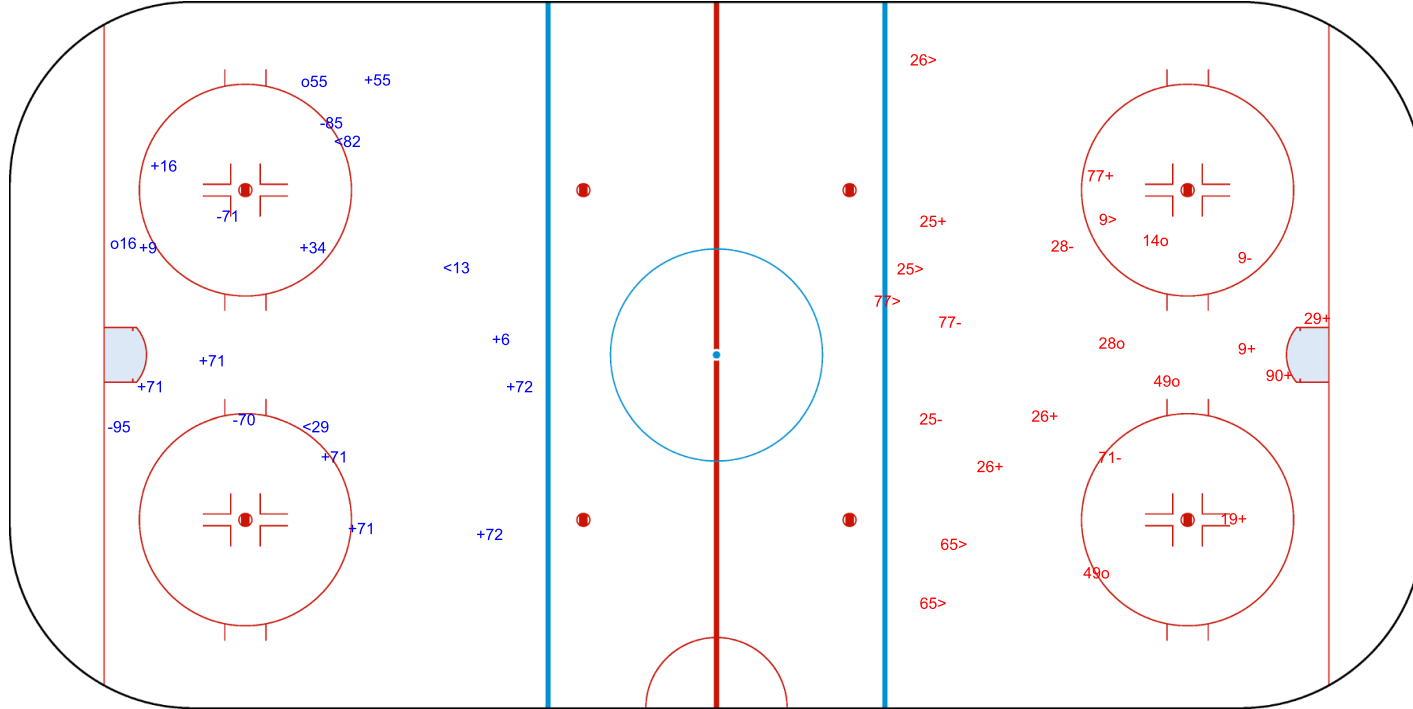

SHOT CHART  
LAT - SWE

Shots by SWE  
Goals (o): 2  
SSP (<): 8

SSG (+): 8  
SPG (-): 4

GK 30 of LAT

1st Period

Shots by LAT  
Goals (o): 0  
SSP (>): 1

SSG (+): 4  
SPG (-): 4

GK 35 of SWE

Shots by LAT  
Goals (o): 2  
SSP (<): 3

SSG (+): 11  
SPG (-): 4

GK 35 of SWE

SWE → 2nd Period ← LAT

Shots by SWE  
Goals (o): 4  
SSP (>): 6

SSG (+): 8  
SPG (-): 5

GK 30 of LAT

GK 35 of LAT