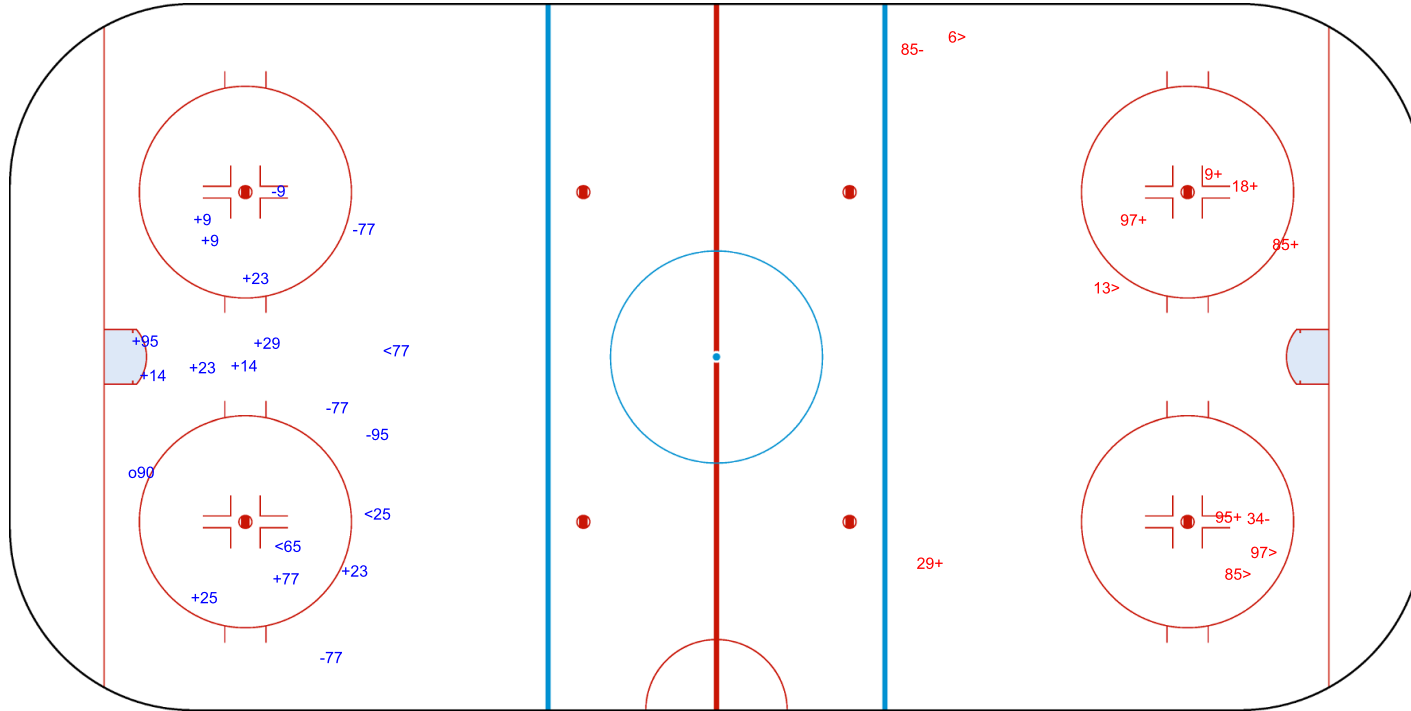

Shots by LAT  
Goals (o): 2  
SSP (<): 3

SSG (+): 11  
SPG (-): 4

GK 35 of SWE

SWE → 2nd Period ← LAT

Shots by SWE  
Goals (o): 4  
SSP (>): 6

SSG (+): 8  
SPG (-): 5

GK 30 of LAT

GK 35 of LAT

Shots by SWE

Goals (o): 1    SSG (+): 11  
SSP (<): 3    SPG (-): 5

GK 35 of LAT

3rd Period

Shots by LAT

Goals (o): 0    SSG (+): 6  
SSP (>): 4    SPG (-): 2

GK 35 of SWE

Legend:		
<b>GK</b>	Goalkeeper	
<b>SPG</b>	Shots past goal	
<b>SSG</b>	Shots saved by goalkeeper	
<b>SSP</b>	Shots saved by player	