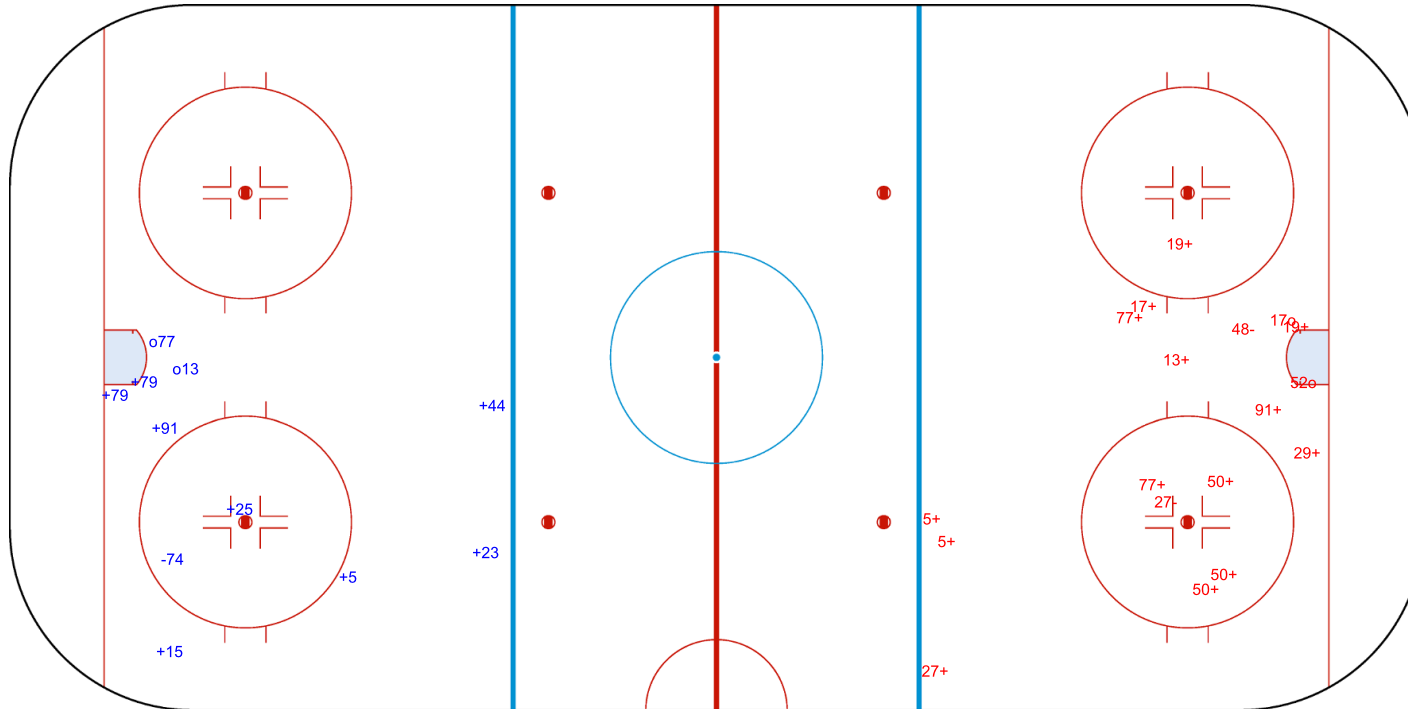

SHOT CHART
CAR - HER

Shots by CAR
Goals (o): 2
SSP (<): 0

SSG (+): 8
SPG (-): 1

GK 31 of HER

1st Period

Shots by HER
Goals (o): 2
SSP (>): 0

SSG (+): 14
SPG (-): 2

GK 33 of CAR