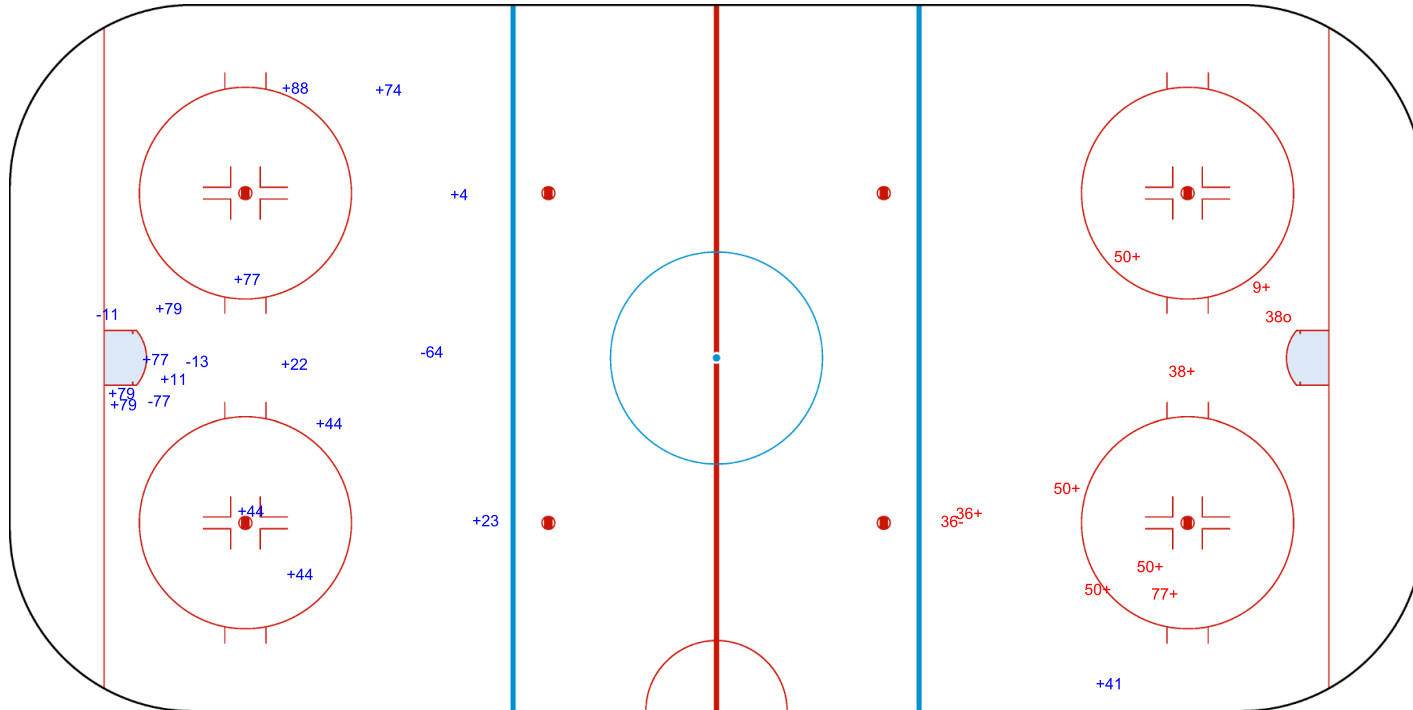

Goals (o): 1

SSG (+): 8

SSP (>): 0

SPG (-): 1

GK 33 of CAR

Legend:	
GK	Goalkeeper
SPG	Shots past goal
SSG	Shots saved by goalkeeper
SSP	Shots saved by player