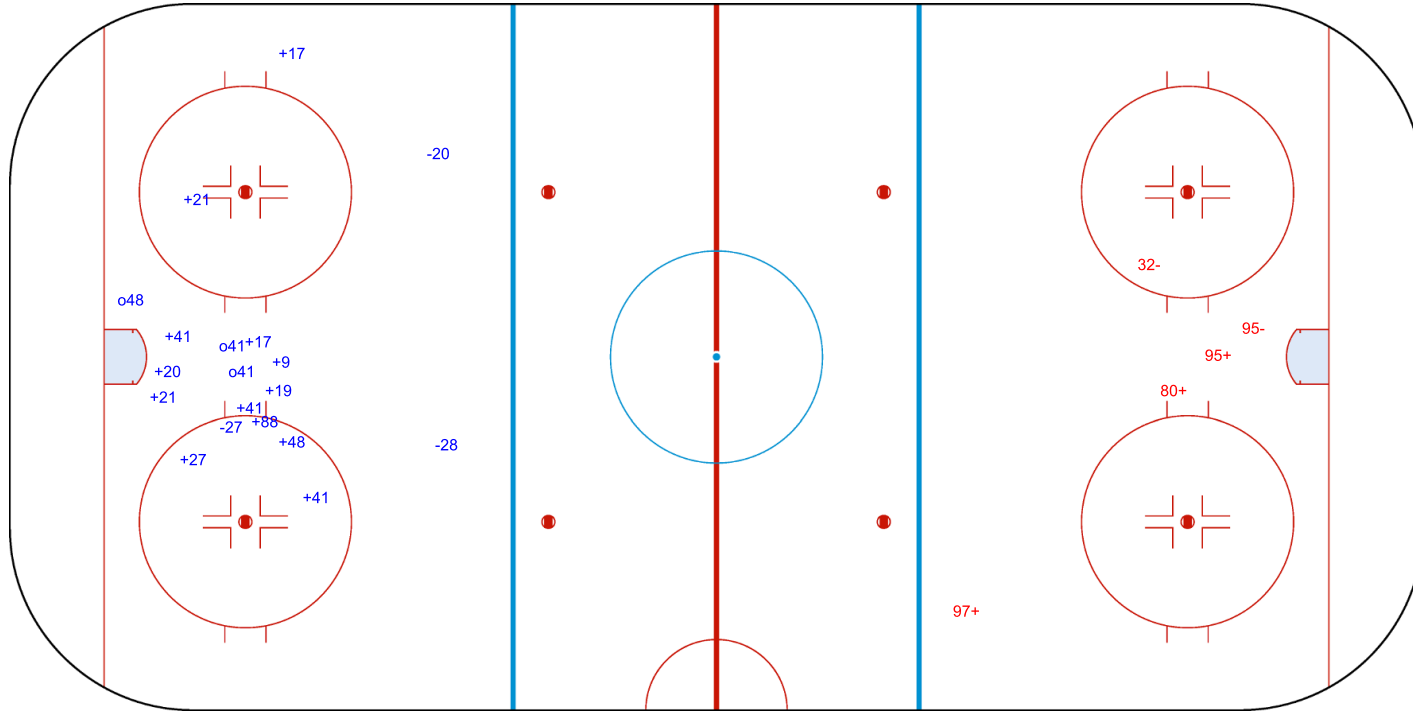

Shots by NOT
Goals (o): 3   SSG (+): 13
SSP (<): 0   SPG (-): 3

KRA   **Period: 3**   **NOT**

Shots by KRA
Goals (o): 0   SSG (+): 3
SSP (>): 0   SPG (-): 2

GK 1 of KRA

ENG

GK 37 of NOT

Legend:							
ENG	Empty net goal	GK	Goalkeeper	SPG	Shots past goal	SSG	Shots saved by goalkeeper
						SSP	Shots saved by player