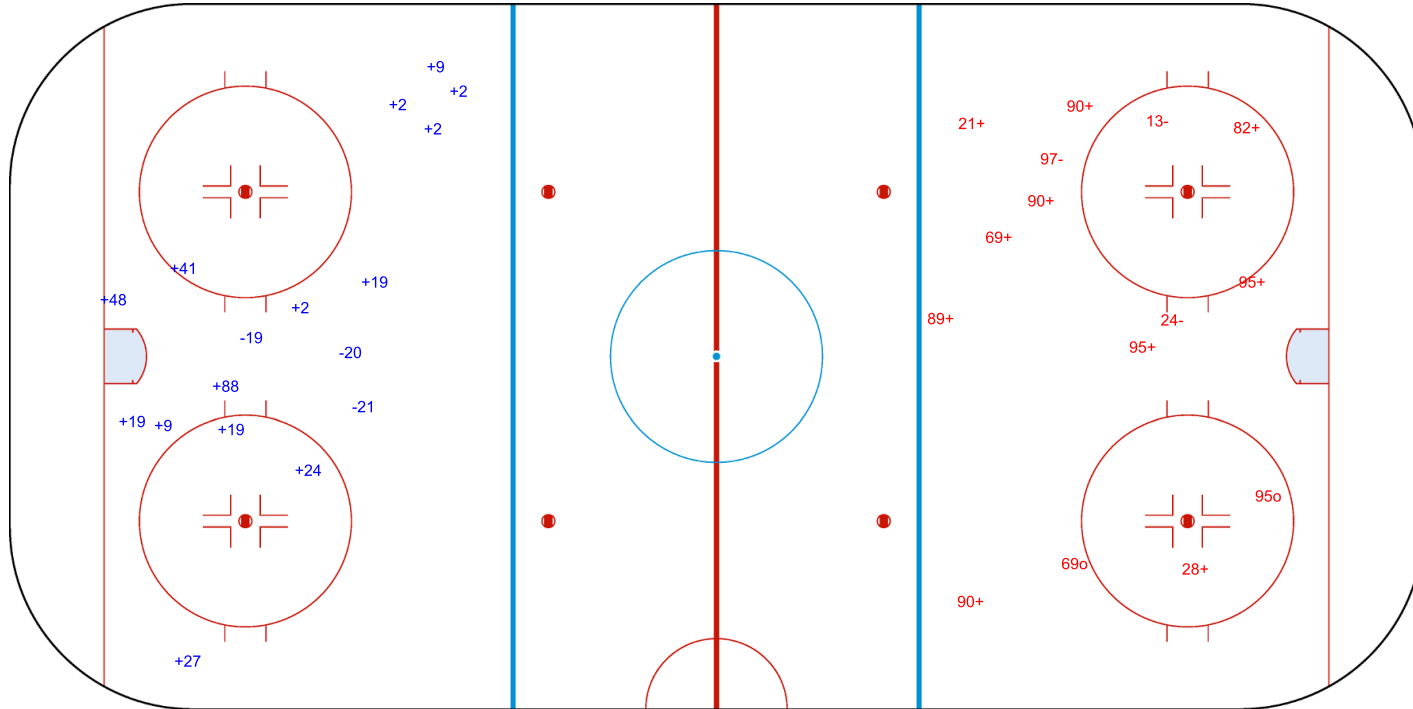

SHOT CHART
NOT - KRA

Shots by NOT
Goals (o): 0
SSP (<): 0
SSG (+): 14
SPG (-): 3

GK 1 of KRA

Period: 1

Shots by KRA
Goals (o): 2
SSP (>): 0
SSG (+): 10
SPG (-): 3

GK 37 of NOT

Shots by KRA

Goals (o): 1 SSG (+): 6
SSP (<): 0 SPG (-): 2

GK 37 of NOT

Period: 2

Shots by NOT

Goals (o): 1 SSG (+): 16
SSP (>): 0 SPG (-): 5

GK 1 of KRA

Shots by NOT
Goals (o): 3 SSG (+): 13
SSP (<): 0 SPG (-): 3

KRA **Period: 3** **NOT**

Shots by KRA
Goals (o): 0 SSG (+): 3
SSP (>): 0 SPG (-): 2