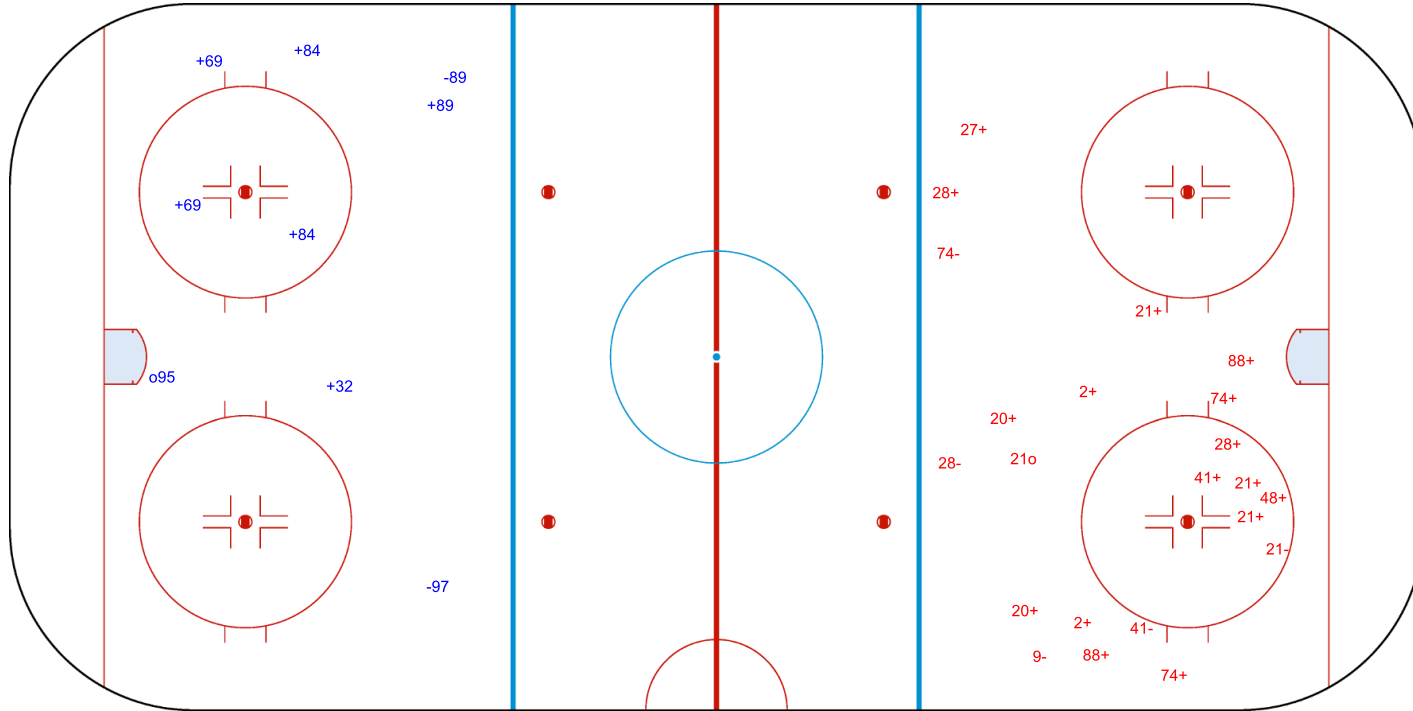

SHOT CHART
NOT - KRA

Shots by NOT
Goals (o): 0
SSP (<): 0
SSG (+): 14
SPG (-): 3

GK 1 of KRA

Period: 1

Shots by KRA
Goals (o): 2
SSP (>): 0
SSG (+): 10
SPG (-): 3

GK 37 of NOT

Shots by KRA

Goals (o): 1 SSG (+): 6
SSP (<): 0 SPG (-): 2

GK 37 of NOT

Period: 2

Shots by NOT

Goals (o): 1 SSG (+): 16
SSP (>): 0 SPG (-): 5

GK 1 of KRA

Shots by NOT
Goals (o): 3 SSG (+): 13
SSP (<): 0 SPG (-): 3

KRA **Period: 3** **NOT**

Shots by KRA
Goals (o): 0 SSG (+): 3
SSP (>): 0 SPG (-): 2