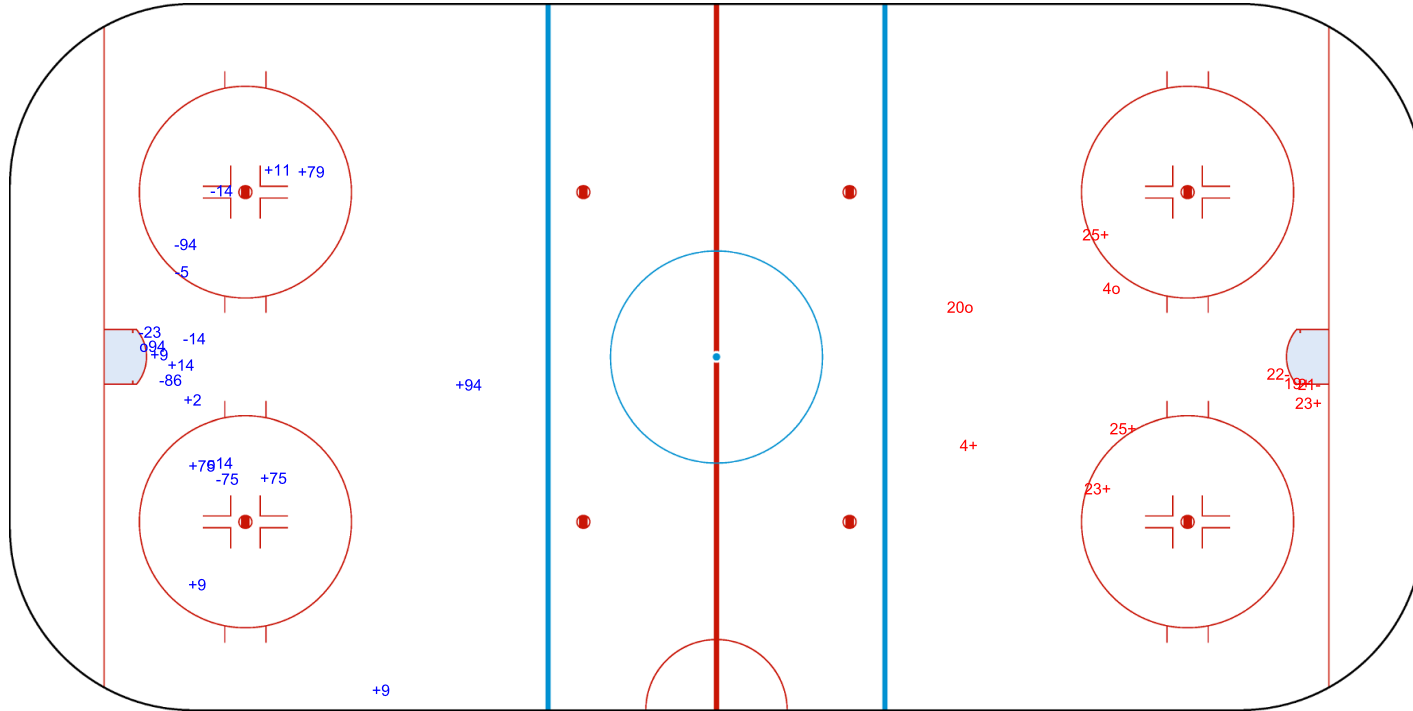

Shots by GBR

Goals (o): 2   SSG (+): 10
SSP (<): 0   SPG (-): 7

GK 30 of ROU

ROU → 3rd Period ← GBR

Shots by ROU

Goals (o): 2   SSG (+): 6
SSP (>): 0   SPG (-): 2

GK 33 of GBR

Legend:	
GK	Goalkeeper
SPG	Shots past goal
SSG	Shots saved by goalkeeper
SSP	Shots saved by player