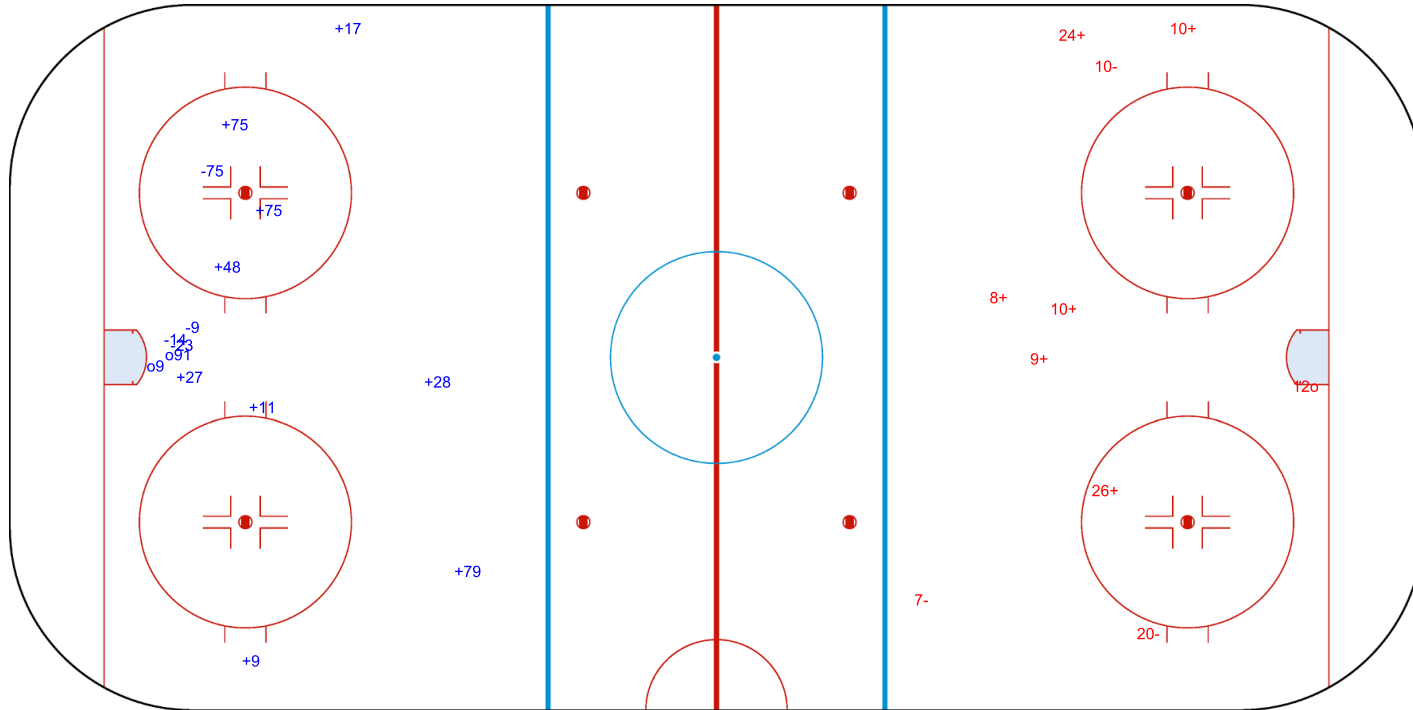

SHOT CHART
GBR - ROU

Shots by GBR
Goals (o): 2 SSG (+): 9
SSP (<): 0 SPG (-): 4

ROU → 1st Period ← GBR

Shots by ROU
Goals (o): 1 SSG (+): 6
SSP (>): 0 SPG (-): 3

Shots by ROU

Goals (o): 1 SSG (+): 6
SSP (<): 0 SPG (-): 3

o25

GK 33 of GBR

GBR → 2nd Period ← ROU

Shots by GBR

Goals (o): 3 SSG (+): 14
SSP (>): 0 SPG (-): 7

Shots by GBR

Goals (o): 2 SSG (+): 10
SSP (<): 0 SPG (-): 7

GK 30 of ROU