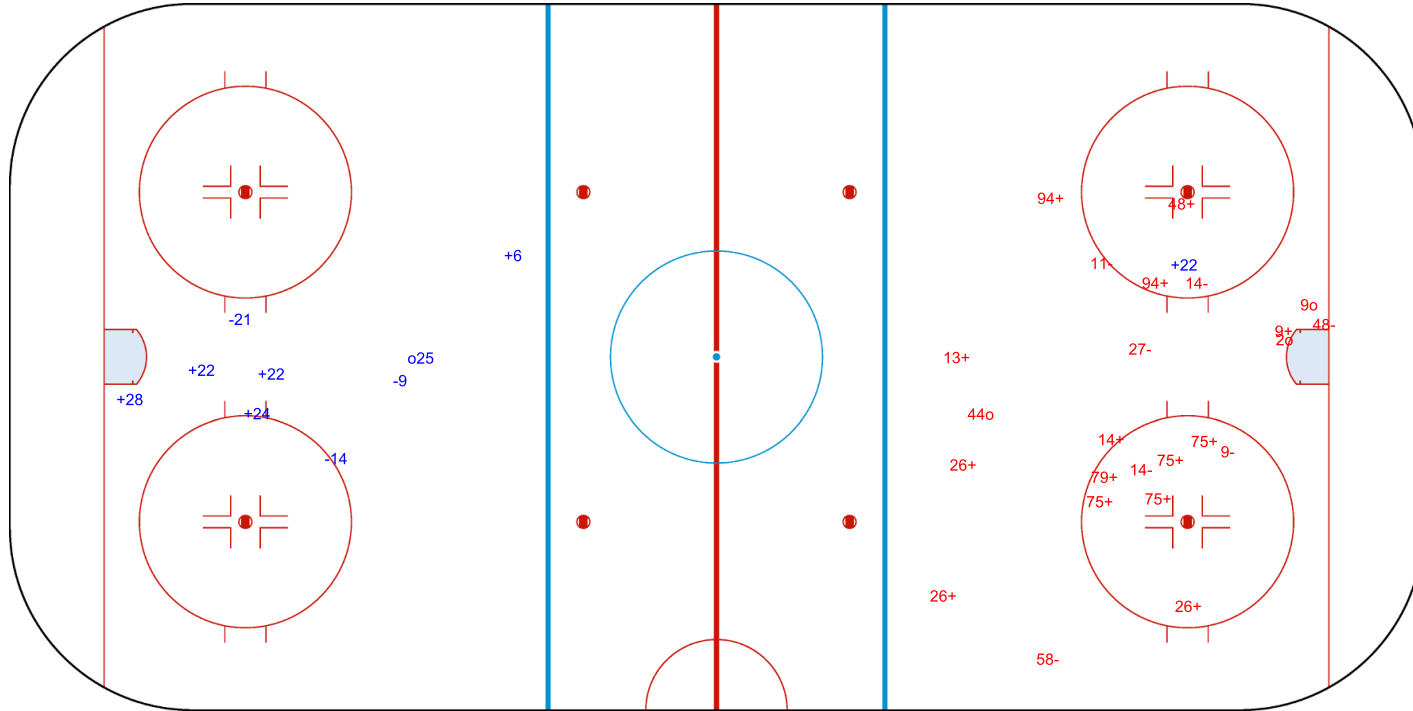

SHOT CHART
GBR - ROU

Shots by GBR
Goals (o): 2 SSG (+): 9
SSP (<): 0 SPG (-): 4

ROU → 1st Period ← GBR

Shots by ROU
Goals (o): 1 SSG (+): 6
SSP (>): 0 SPG (-): 3

Shots by ROU

Goals (o): 1 SSG (+): 6
SSP (<): 0 SPG (-): 3

o25

GK 33 of GBR

GBR → 2nd Period ← ROU

Shots by GBR

Goals (o): 3 SSG (+): 14
SSP (>): 0 SPG (-): 7

Shots by GBR

Goals (o): 2 SSG (+): 10
SSP (<): 0 SPG (-): 7

GK 30 of ROU