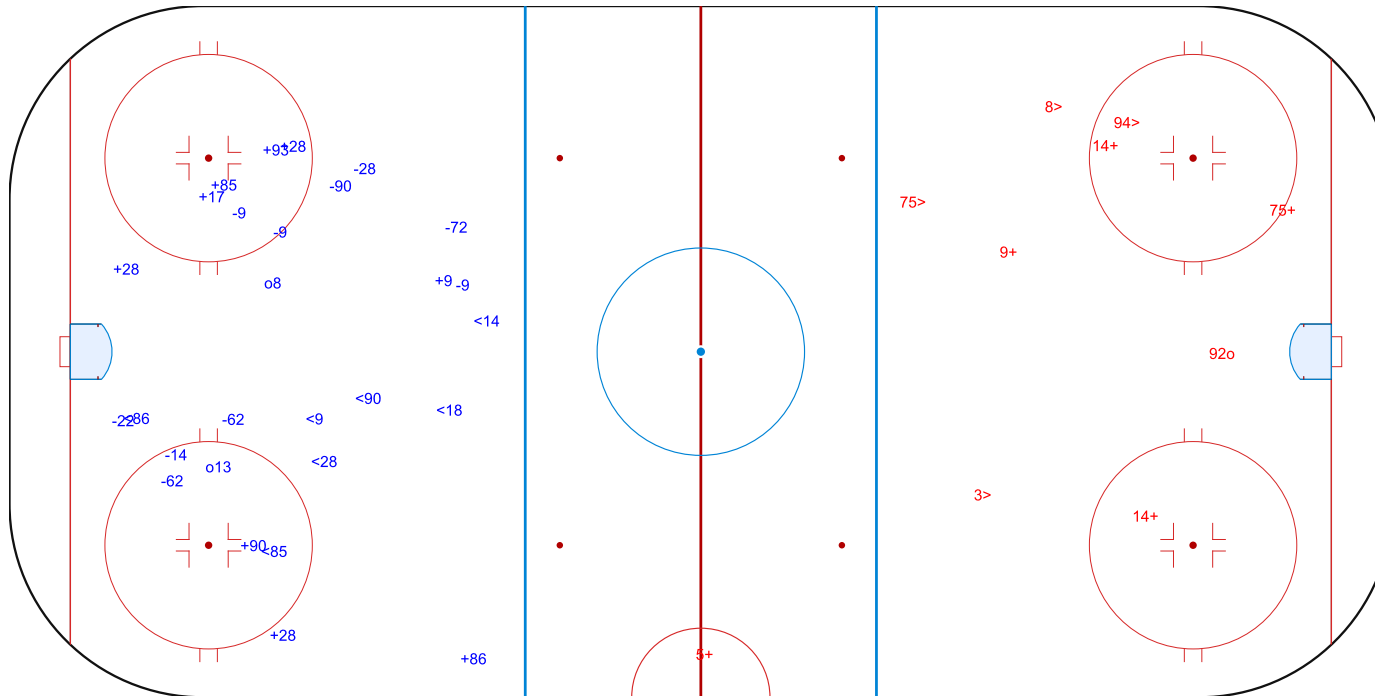

SHOT CHART
SUI - GBR

Shots by GBR
Goals (o): 0
SSP (<): 3

SSG (+): 3
SPG (-): 2

GK 20 of SUI

1st Period

Shots by SUI
Goals (o): 1
SSP (>): 3

SSG (+): 17
SPG (-): 8

GK 20 of GBR

Shots by SUI
Goals (o): 2
SSP (<): 7
SSG (+): 9
SPG (-): 10

GBR → 2nd Period ← SUI

Shots by GBR
Goals (o): 1
SSP (>): 4
SSG (+): 5
SPG (-): 0

o13 o8
GK 20 of GBR

o92
GK 20 of SUI

Shots by GBR

Goals (o): 0 SSG (+): 5
SSP (-): 5 SPG (-): 1