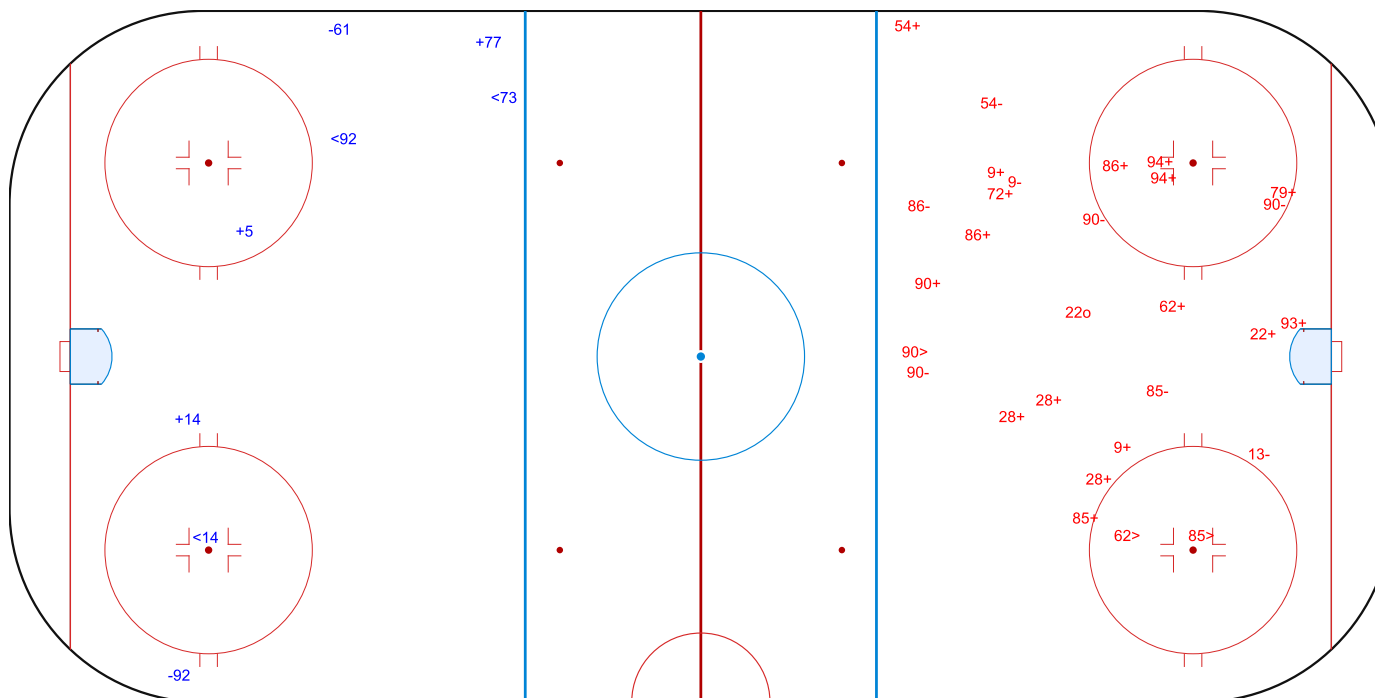

SHOT CHART
SUI - GBR

Shots by GBR
Goals (o): 0
SSP (<): 3

SSG (+): 3
SPG (-): 2

GK 20 of SUI

1st Period

Shots by SUI
Goals (o): 1
SSP (>): 3

SSG (+): 17
SPG (-): 8

GK 20 of GBR

Shots by SUI
Goals (o): 2
SSP (<): 7
SSG (+): 9
SPG (-): 10

GBR → 2nd Period ← SUI

Shots by GBR
Goals (o): 1
SSP (>): 4
SSG (+): 5
SPG (-): 0

o13 o8
GK 20 of GBR

o92
GK 20 of SUI

Shots by GBR

Goals (o): 0 SSG (+): 5
SSP (-): 5 SPG (-): 1