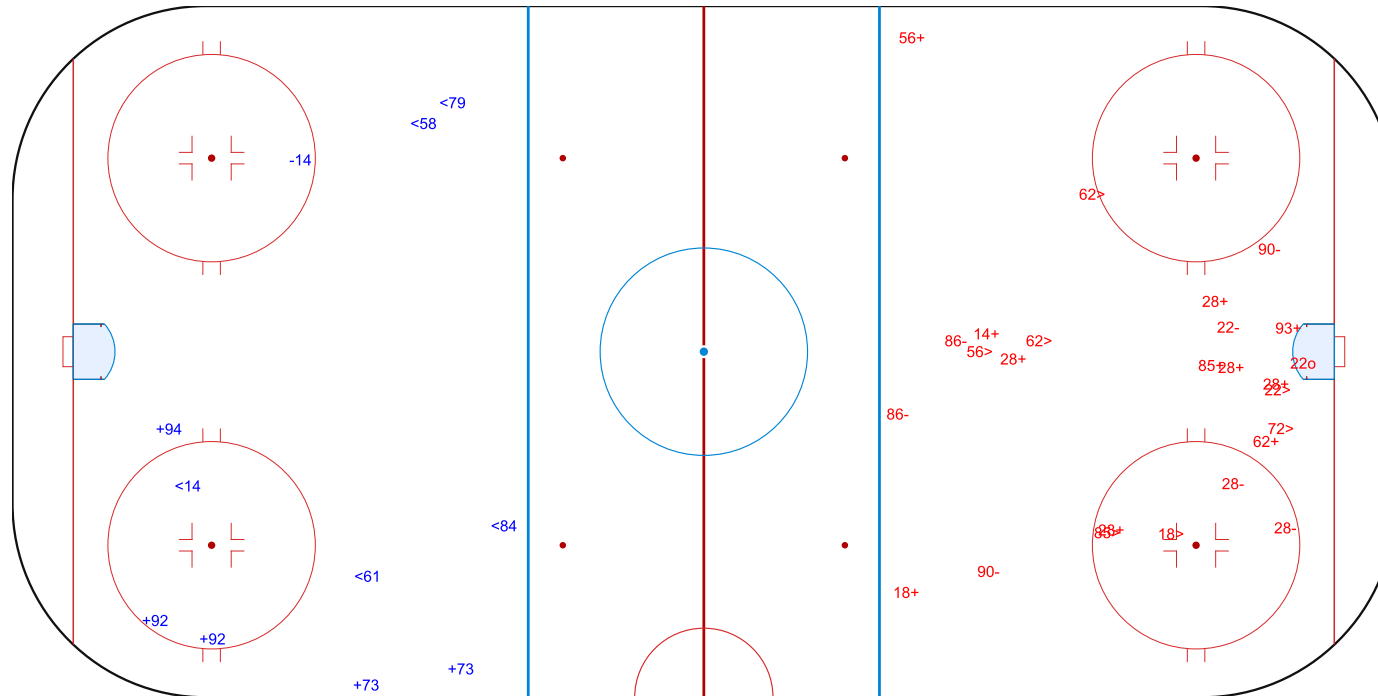

GK 20 of SUI

SUI → 3rd Period ← GBR

Shots by SUI

Goals (o): 1 SSG (+): 11
SSP (>): 7 SPG (-): 7

GK 20 of GBR

Legend:		
GK	Goalkeeper	
SPG	Shots past goal	
SSG	Shots saved by goalkeeper	
SSP	Shots saved by player	