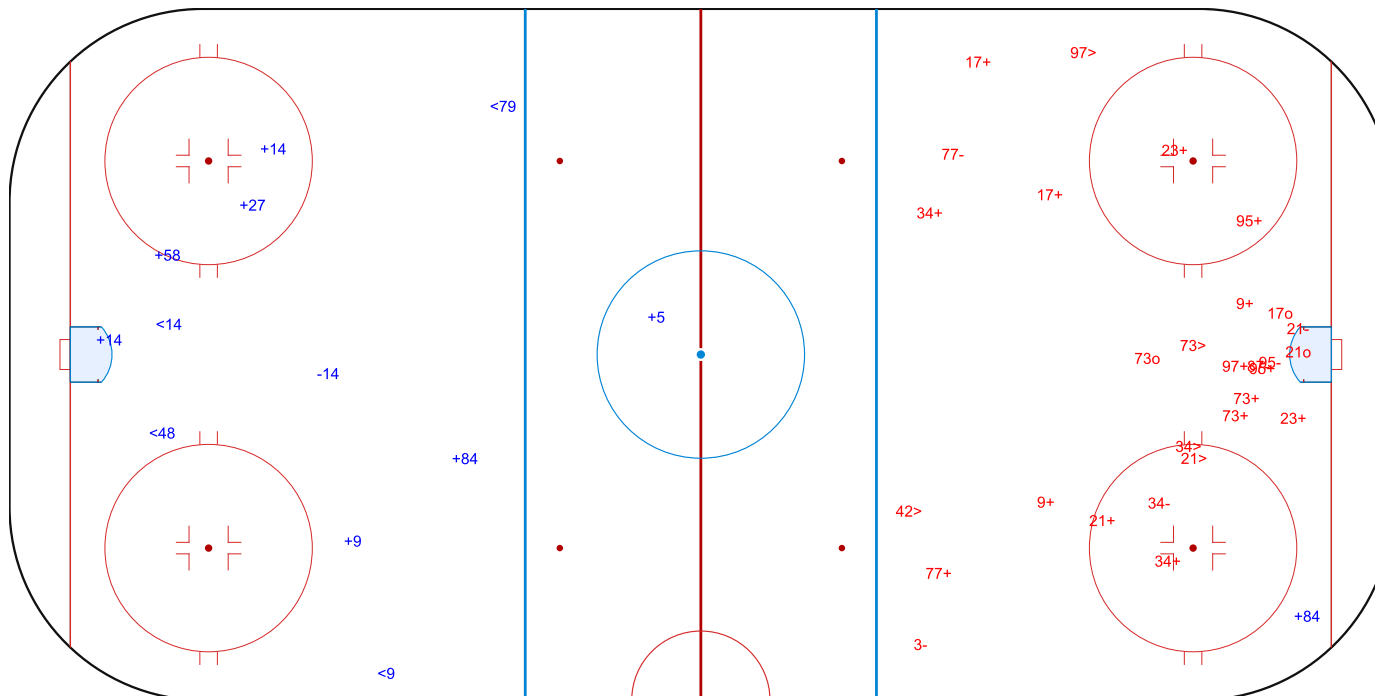

SHOT CHART  
GBR - LAT

Shots by GBR  
Goals (o): 0  
SSP (<): 4

SSG (+): 8  
SPG (-): 1

GK 50 of LAT

1st Period

Shots by LAT  
Goals (o): 3  
SSP (>): 5

SSG (+): 15  
SPG (-): 6

GK 20 of GBR

Shots by LAT  
Goals (o): 3  
SSP (<): 6  
SSG (+): 10  
SPG (-): 4

GK 20 of GBR

GBR → 2nd Period ← LAT

Shots by GBR  
Goals (o): 0  
SSP (>): 0  
SSG (+): 7  
SPG (-): 2

GK 50 of LAT