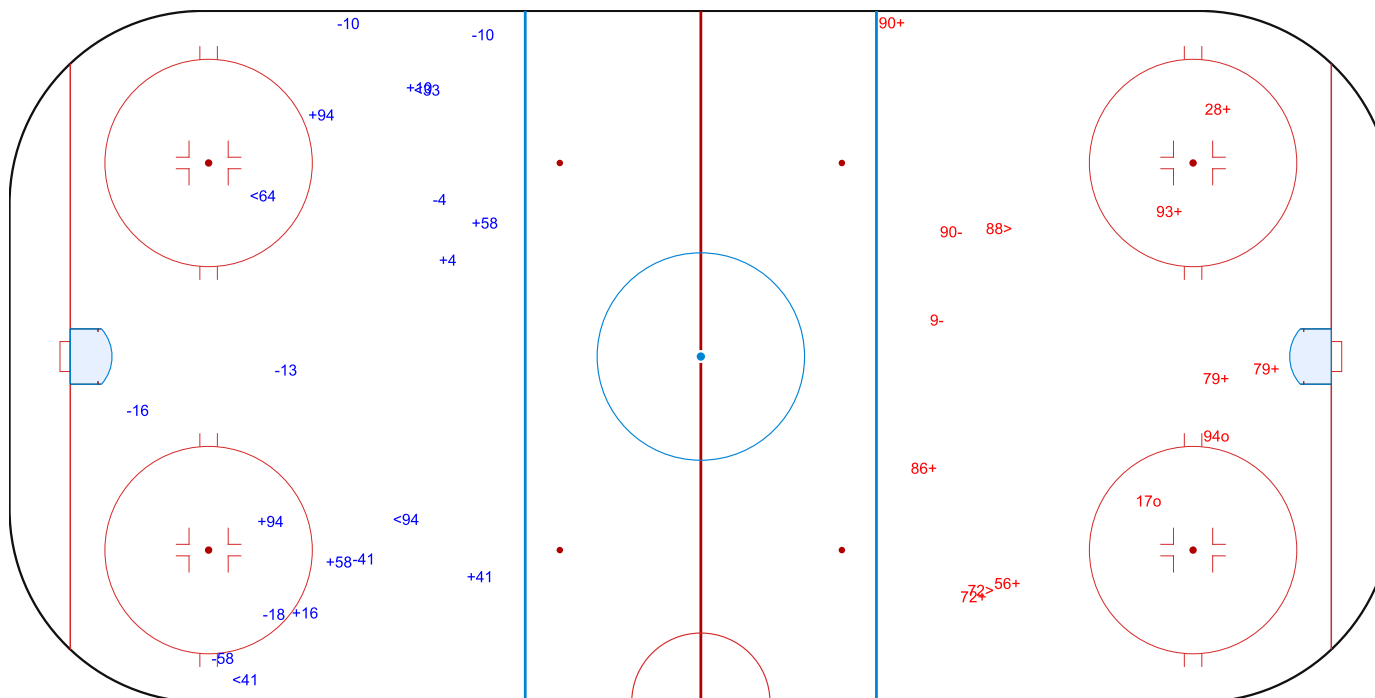

GK 20 of SUI

Shots by SUI

Goals (o): 2

SSP (>): 2

SSG (+): 8

SPG (-): 2

GK 31 of FIN

Shots by FIN  
Goals (o): 0  
SSP (<): 6  
SSG (+): 10  
SPG (-): 5