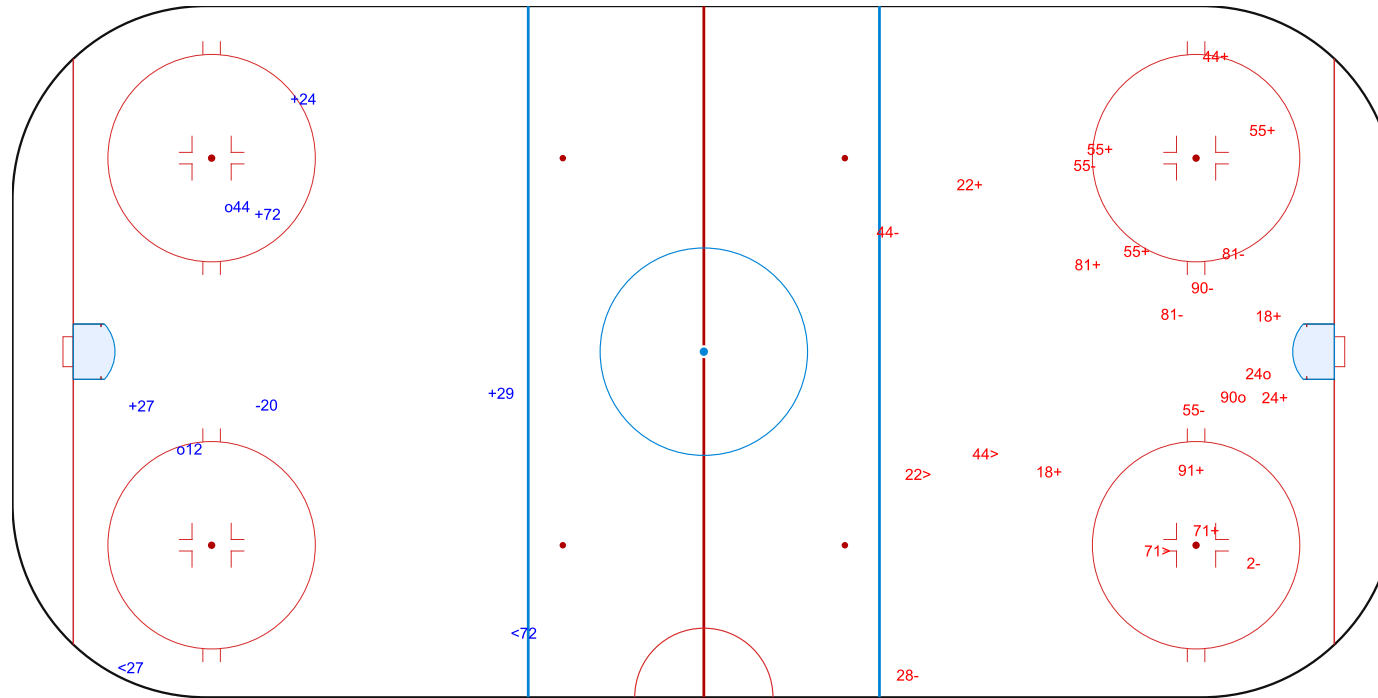

SHOT CHART  
CAN - NOR

Shots by NOR  
Goals (o): 2      SSG (+): 5  
SSP (<): 3      SPG (-): 2

CAN → 1st Period ← NOR

Shots by CAN  
Goals (o): 2      SSG (+): 11  
SSP (>): 7      SPG (-): 9

Shots by NOR

Goals (o): 2    SSG (+): 4  
SSP (<): 2    SPG (-): 1

GK 33 of CAN

CAN → 3rd Period ← NOR

Shots by CAN

Goals (o): 2    SSG (+): 11  
SSP (>): 3    SPG (-): 8

GK 30 of NOR

Shots by NOR

Goals (o): 0    SSG (+): 0  
SSP (<): 0    SPG (-): 0