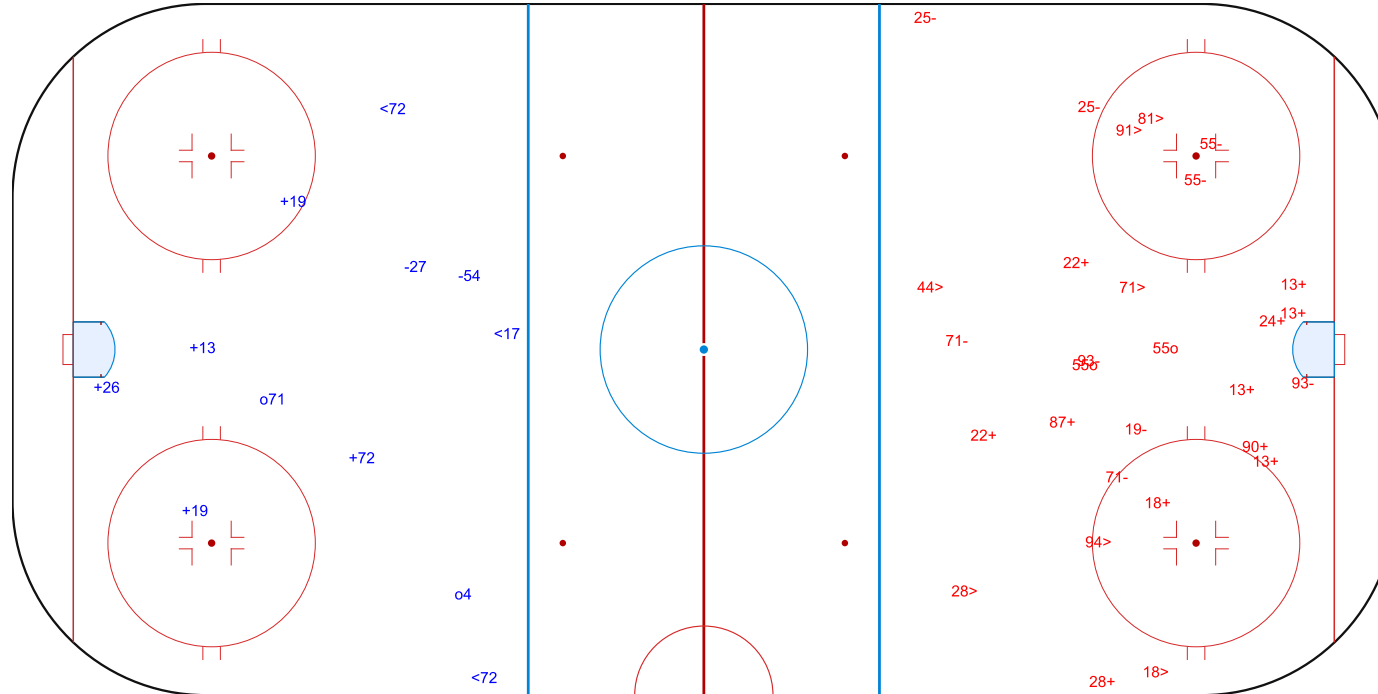

SHOT CHART  
CAN - NOR

Shots by NOR  
Goals (o): 2      SSG (+): 5  
SSP (<): 3      SPG (-): 2

CAN → 1st Period ← NOR

Shots by CAN  
Goals (o): 2      SSG (+): 11  
SSP (>): 7      SPG (-): 9

Shots by NOR