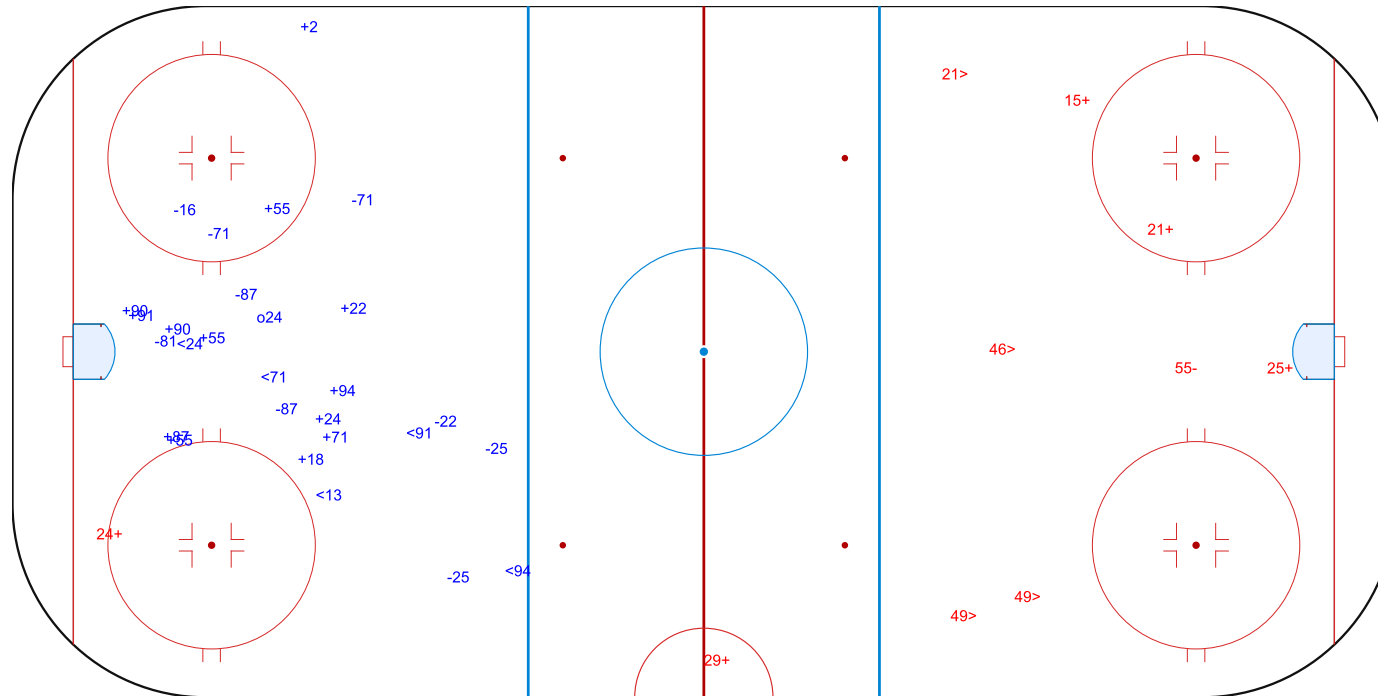

SHOT CHART  
CAN - SLO

Shots by SLO  
Goals (o): 0  
SSP (<): 2  
SSG (+): 2  
SPG (-): 1

GK 73 of CAN

CAN → 1st Period ← SLO

Shots by CAN  
Goals (o): 1  
SSP (>): 13  
SSG (+): 10  
SPG (-): 11

GK 33 of SLO

Shots by CAN

Goals (o): 1    SSG (+): 13  
SSP (<): 5    SPG (-): 9

GK 33 of SLO

SLO → 2nd Period ← CAN

Shots by SLO

Goals (o): 0    SSG (+): 5  
SSP (>): 4    SPG (-): 1

GK 73 of CAN

Shots by SLO