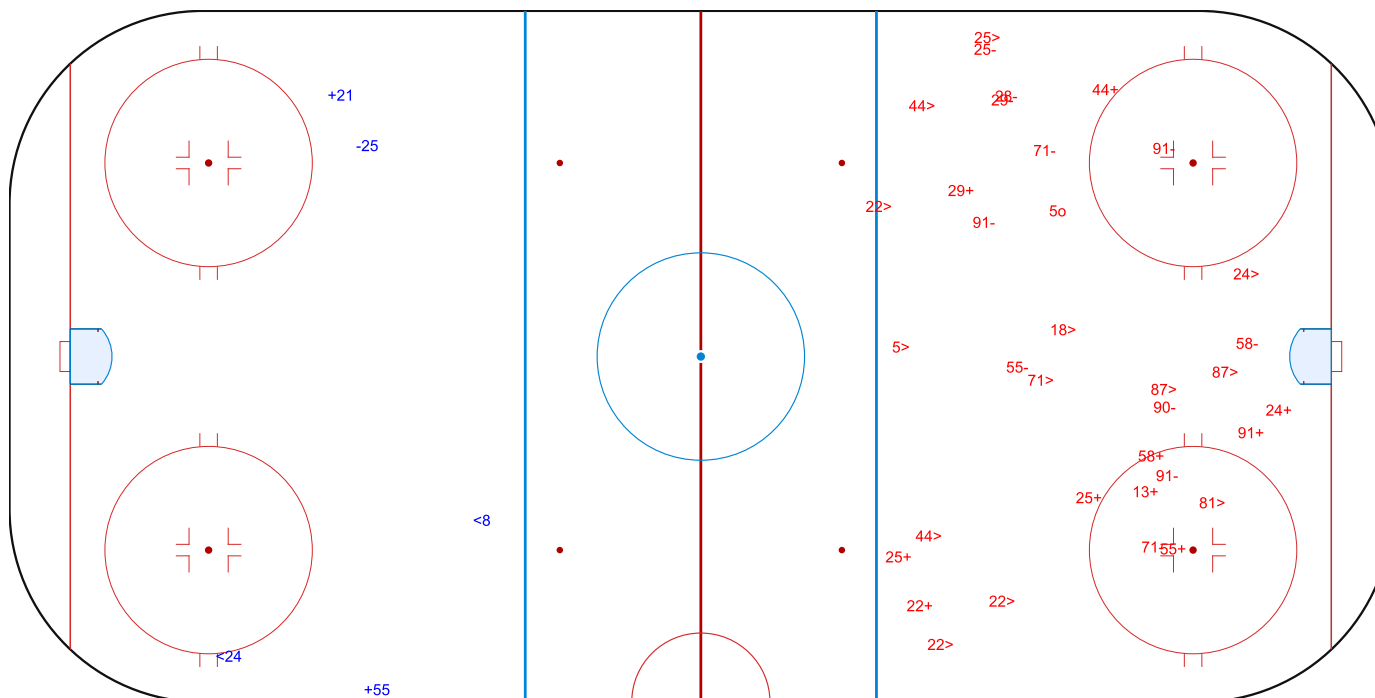

SHOT CHART  
CAN - SLO

Shots by SLO  
Goals (o): 0  
SSP (<): 2  
SSG (+): 2  
SPG (-): 1

GK 73 of CAN

CAN → 1st Period ← SLO

Shots by CAN  
Goals (o): 1  
SSP (>): 13  
SSG (+): 10  
SPG (-): 11

GK 33 of SLO

Shots by CAN

Goals (o): 1    SSG (+): 13  
SSP (<): 5    SPG (-): 9

GK 33 of SLO

SLO → 2nd Period ← CAN

Shots by SLO

Goals (o): 0    SSG (+): 5  
SSP (>): 4    SPG (-): 1

GK 73 of CAN

Shots by SLO