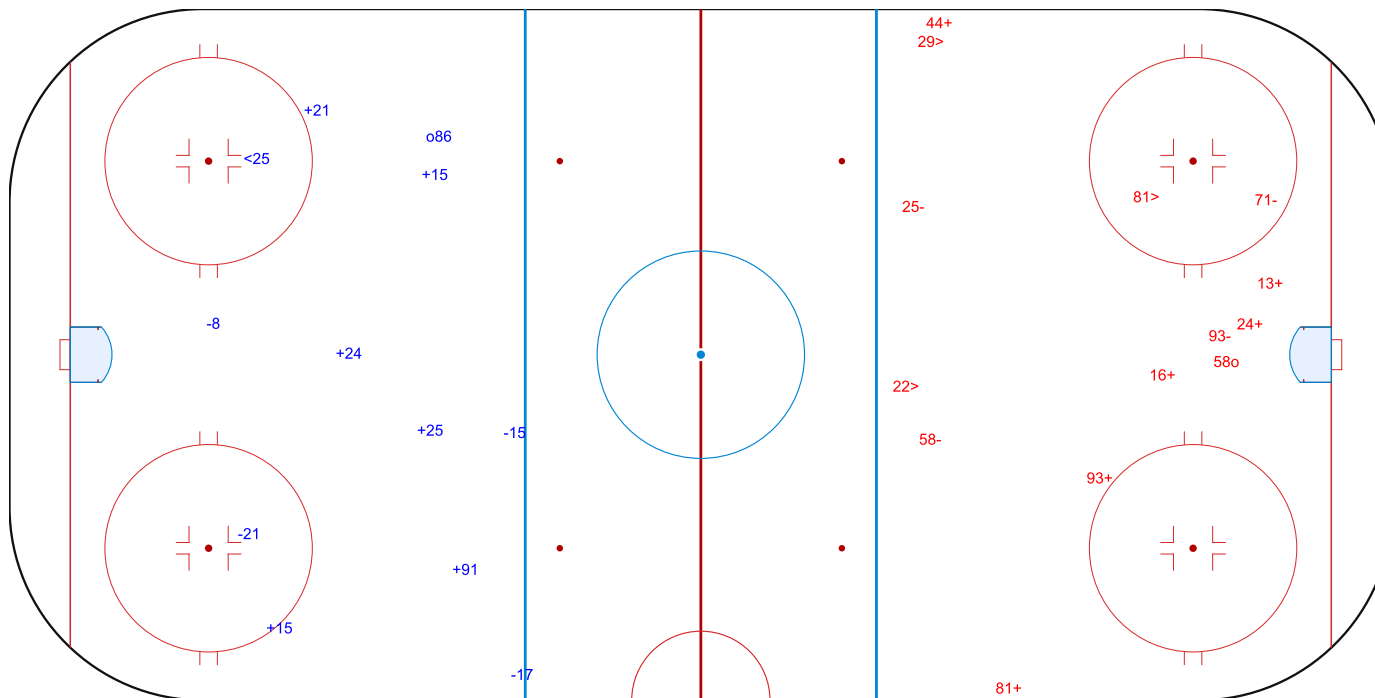

Goals (o): 1    SSG (+): 6  
SSP (<): 1    SPG (-): 4

GK 73 of CAN

3rd Period

Shots by CAN

Goals (o): 1    SSG (+): 6  
SSP (>): 3    SPG (-): 4

GK 33 of SLO

Legend:	
<b>GK</b>	Goalkeeper
<b>SPG</b>	Shots past goal
<b>SSG</b>	Shots saved by goalkeeper
<b>SSP</b>	Shots saved by player