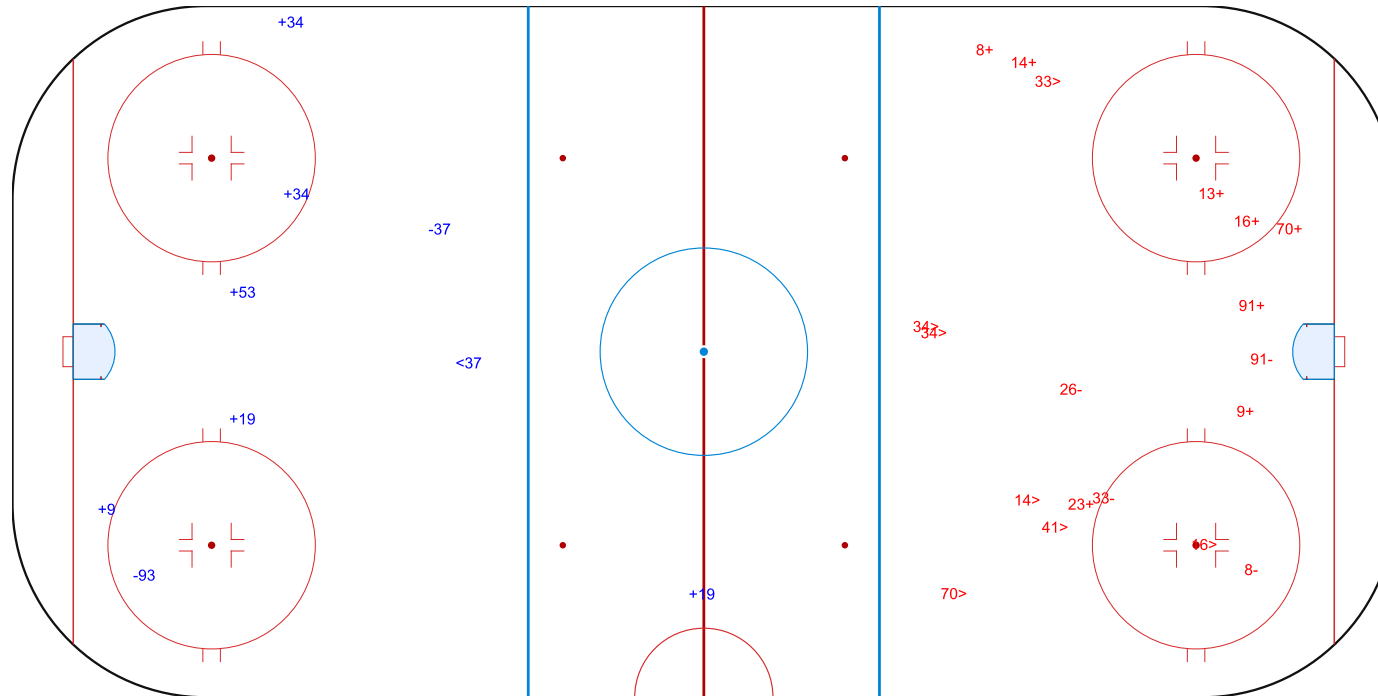

Shots by ITA

Goals (o): 0

SSG (+): 6

SSP (<): 1

SPG (-): 2

GK 45 of SWE

3rd Period

Shots by SWE

Goals (o): 0

SSG (+): 8

SSP (>): 7

SPG (-): 4

GK 20 of ITA

Legend:		
GK	Goalkeeper	
SPG	Shots past goal	
SSG	Shots saved by goalkeeper	
SSP	Shots saved by player