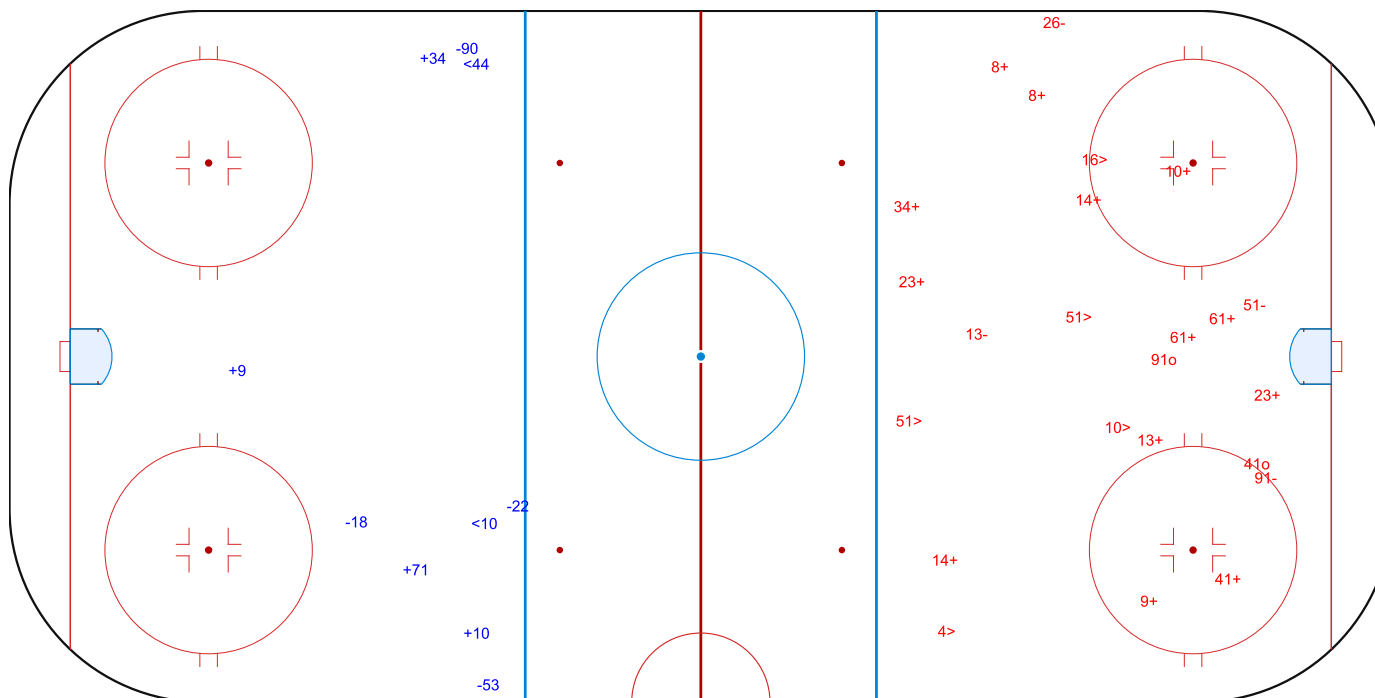

SHOT CHART
SWE - ITA

Shots by ITA
Goals (o): 0
SSP (<): 2

GK 45 of SWE

1st Period

Shots by SWE
Goals (o): 2
SSP (>): 5

GK 20 of ITA

Shots by SWE

Goals (o): 1 SSG (+): 10
SSP (-): 5 SPG (-): 5

GK 20 of ITA

ITA → 2nd Period ← SWE

Shots by ITA

Goals (o): 0 SSG (+): 2
SSP (>): 3 SPG (-): 0

GK 45 of SWE

Shots by ITA

Goals (o): 0

SSG (+): 6