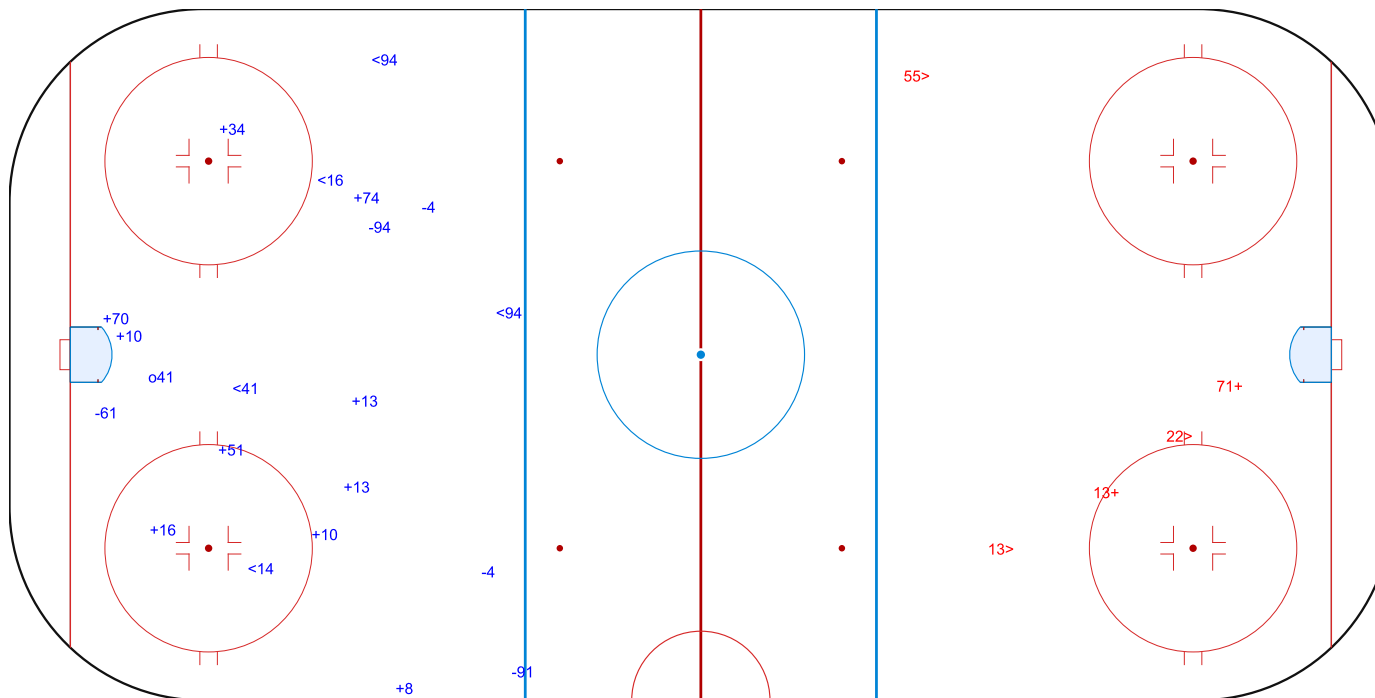

GK 20 of ITA

ITA → 2nd Period ← SWE

Shots by ITA

Goals (o): 0 SSG (+): 2
SSP (>): 3 SPG (-): 0

GK 45 of SWE

Shots by ITA

Goals (o): 0

SSG (+): 6