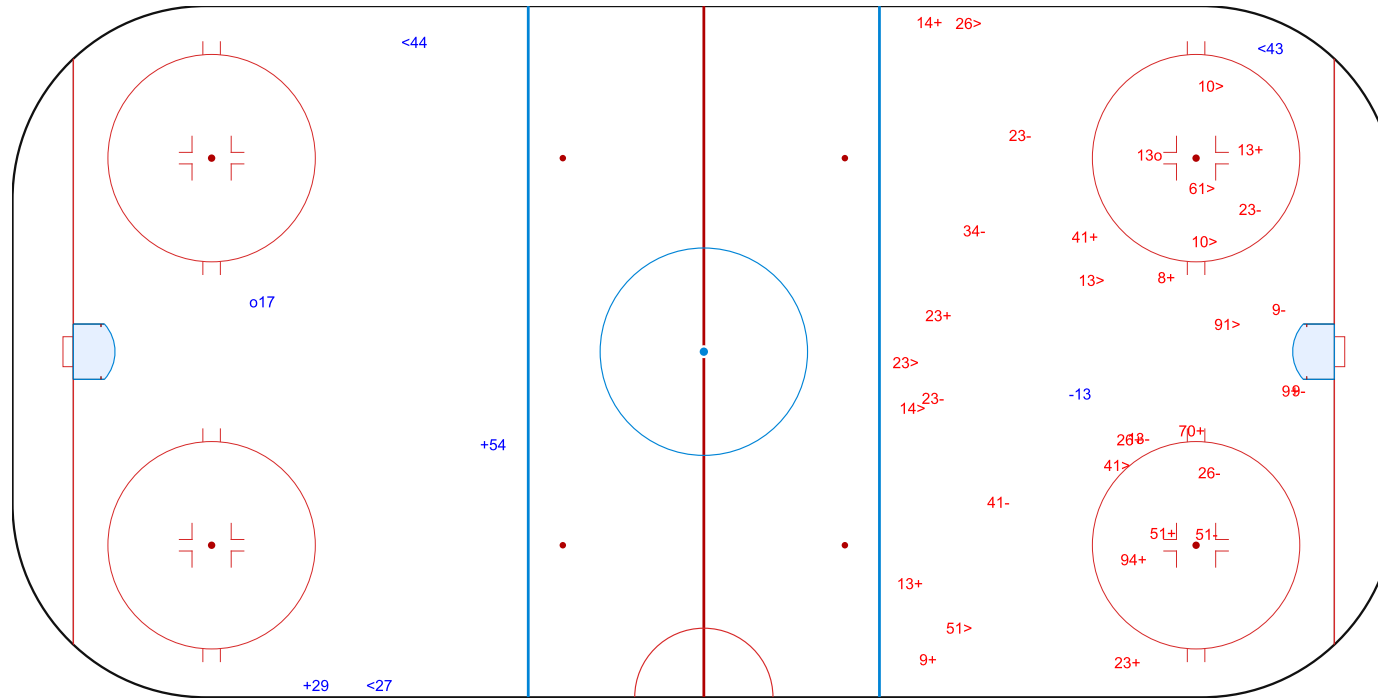

Goals (o): 1    SSG (+): 2  
SSP (<): 3    SPG (-): 1

SWE → 3rd Period ← NOR

Shots by SWE

Goals (o): 1    SSG (+): 13  
SSP (>): 10    SPG (-): 10

GK 40 of SWE

GK 40 of NOR

Legend:	
<b>GK</b>	Goalkeeper
<b>SPG</b>	Shots past goal
<b>SSG</b>	Shots saved by goalkeeper
<b>SSP</b>	Shots saved by player