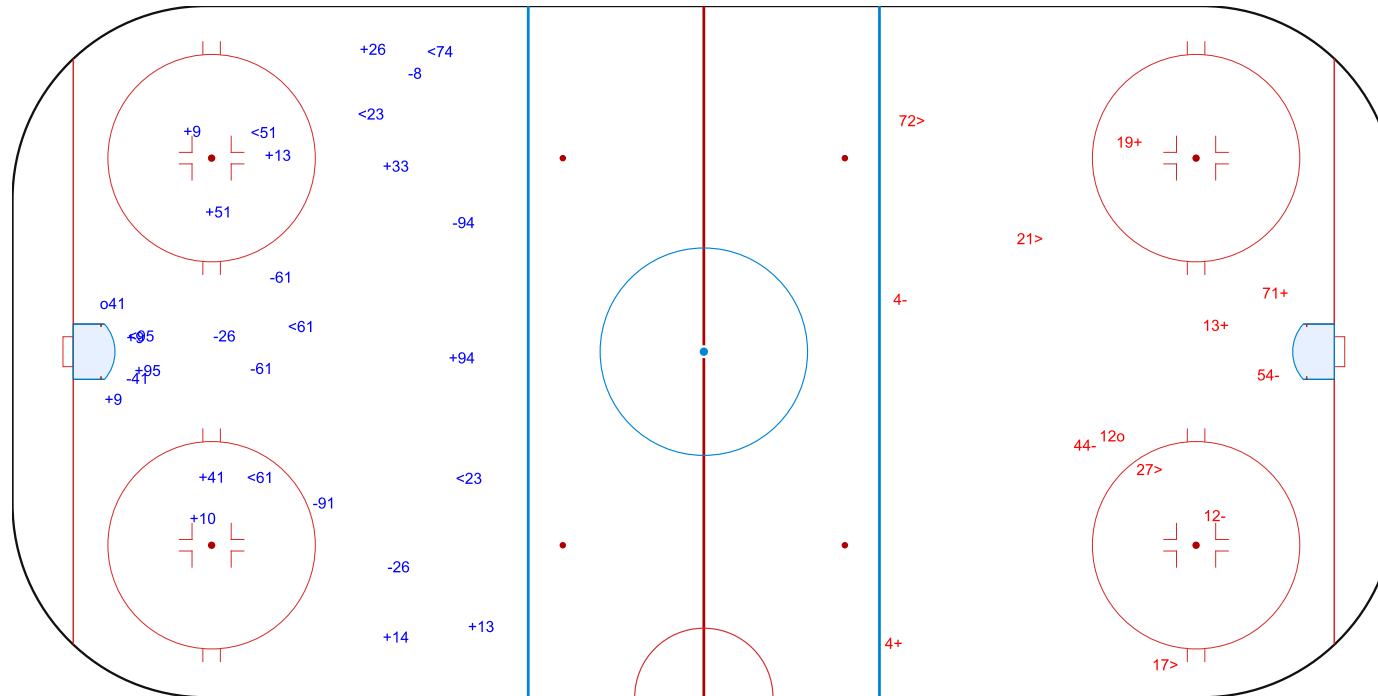

SHOT CHART  
NOR - SWE

Shots by NOR  
Goals (o): 1  
SSP (<): 2

SSG (+): 5  
SPG (-): 6

GK 40 of SWE

1st Period

Shots by SWE  
Goals (o): 0  
SSP (>): 4

SSG (+): 6  
SPG (-): 3

GK 40 of NOR

Shots by SWE

Goals (o): 1    SSG (+): 13  
SSP (<): 7    SPG (-): 8

GK 40 of NOR

NOR → 2nd Period ← SWE

Shots by NOR

Goals (o): 1    SSG (+): 4  
SSP (>): 4    SPG (-): 4

GK 40 of SWE

Shots by NOR