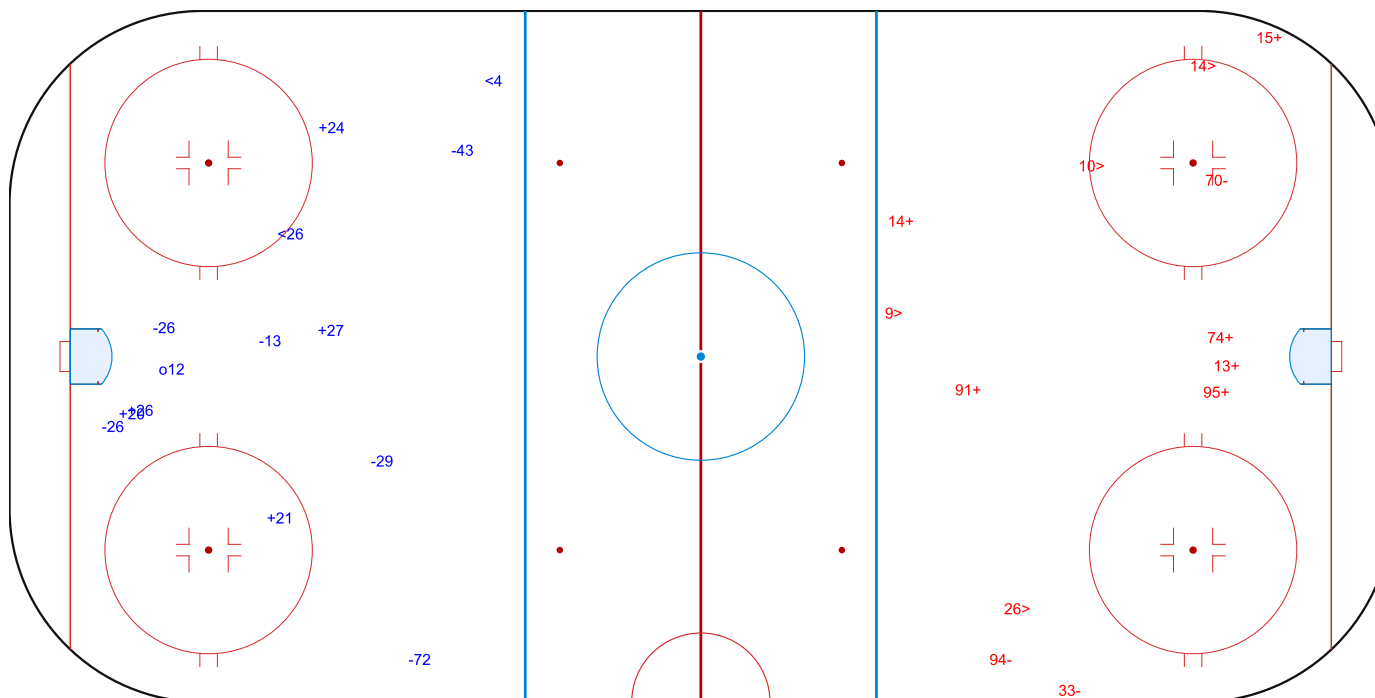

SHOT CHART  
NOR - SWE

Shots by NOR  
Goals (o): 1  
SSP (<): 2

SSG (+): 5  
SPG (-): 6

GK 40 of SWE

1st Period

Shots by SWE  
Goals (o): 0  
SSP (>): 4

SSG (+): 6  
SPG (-): 3

GK 40 of NOR

Shots by SWE

Goals (o): 1    SSG (+): 13  
SSP (<): 7    SPG (-): 8

GK 40 of NOR

NOR → 2nd Period ← SWE

Shots by NOR

Goals (o): 1    SSG (+): 4  
SSP (>): 4    SPG (-): 4

GK 40 of SWE

Shots by NOR