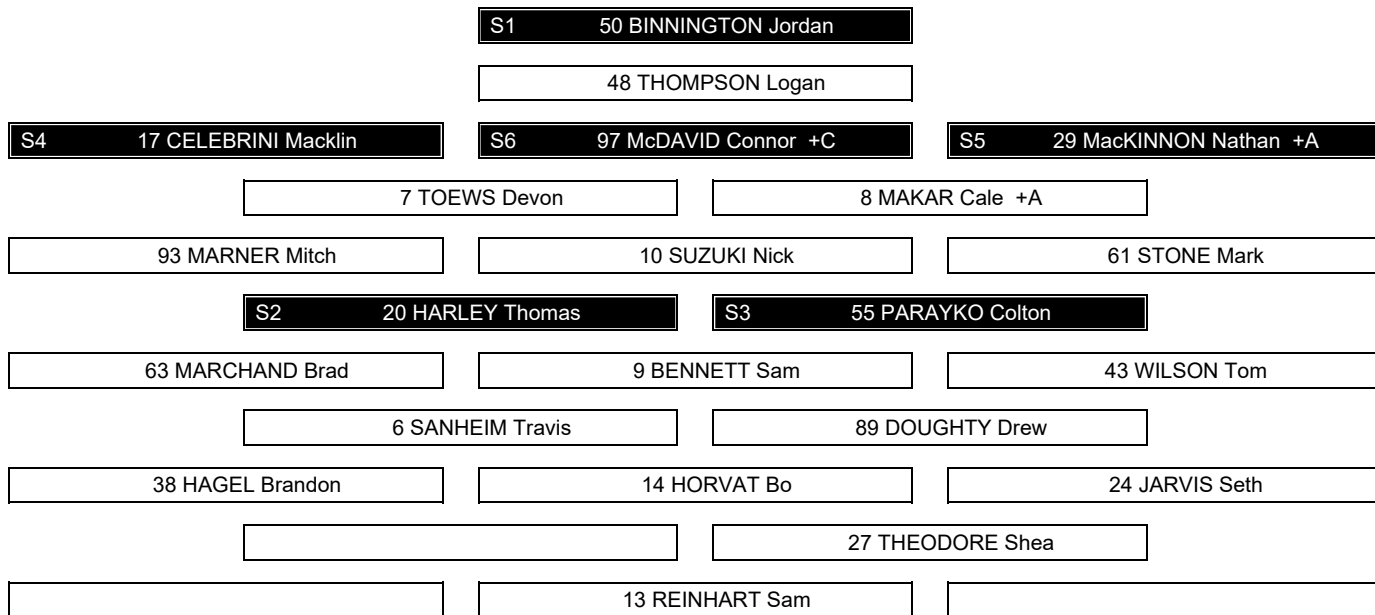

Head Coach: COOPER Jon

Team: USA - United States of America (White)

Head Coach: SULLIVAN Mike

Legend:

+A Alternate Captain +C Captain Sn Starting position