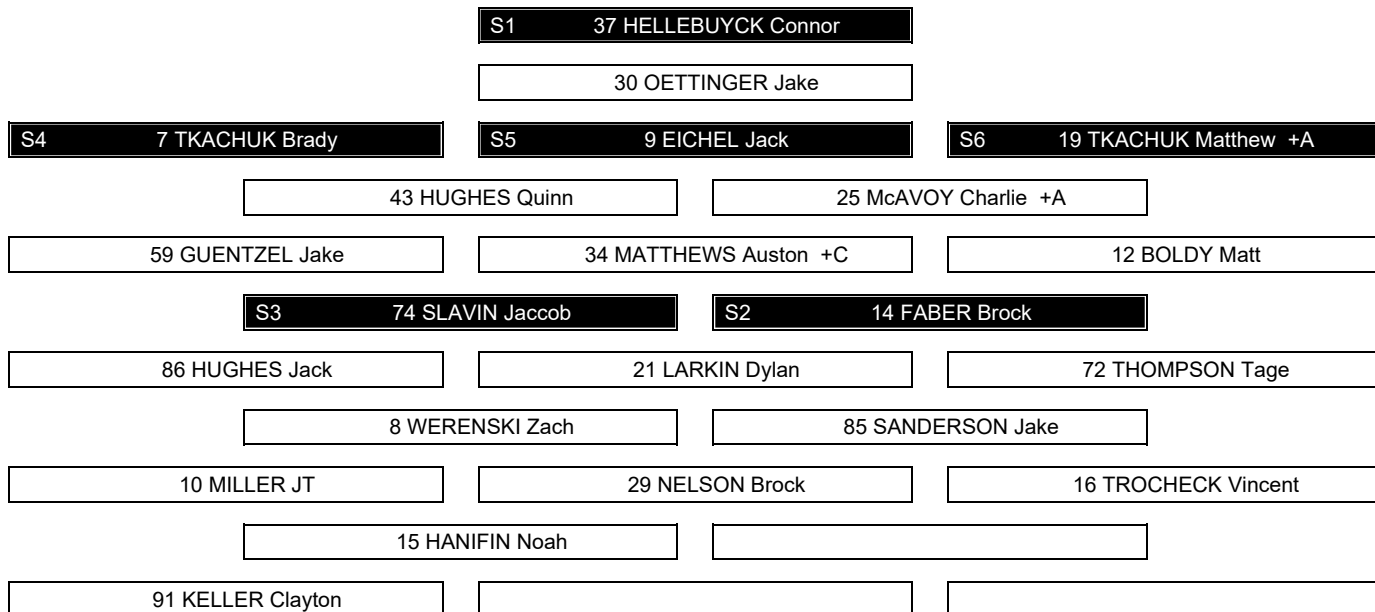

Graphical Line-ups

Schema grafico formazioni / Alignments

CAN - USA

Referees

19 DWYER Gord (CAN), 5 ROONEY Chris (USA)

Linespersons

50 CHERREY Scott (CAN), 66 HAUTAMAKI Onni (FIN)

Team: CAN - Canada (Red)

Head Coach: COOPER Jon

Team: USA - United States of America (White)

Head Coach: SULLIVAN Mike

Legend:

+A Alternate Captain +C Captain Sn Starting position